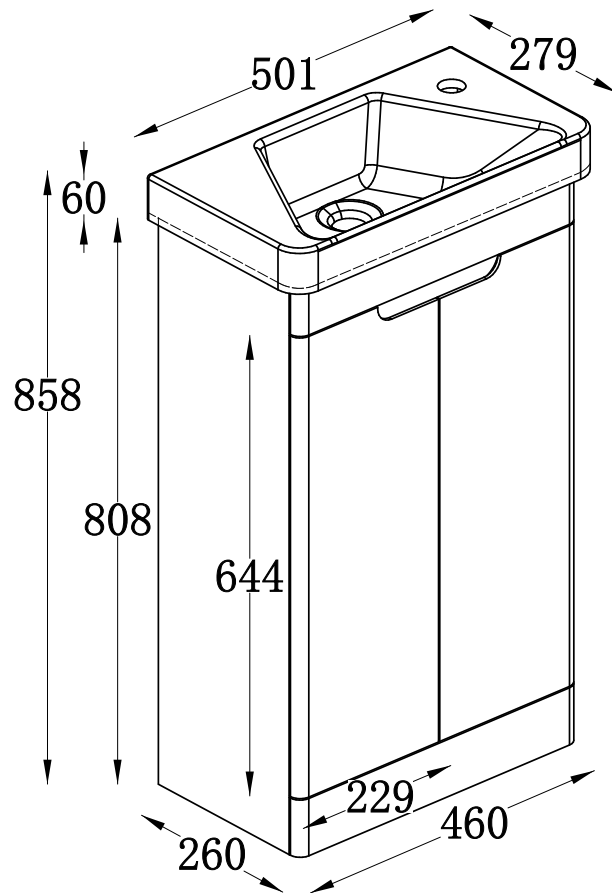

Atlanta 500mm 2 Door Floor Unit & Basin

SIZE: H 858 x W 500 x D 280mm

TAP HOLE(S): One

BASIN MATERIAL: Ceramic

UNIT FINISH: Gloss/Matt

(No Overflow, Needs Unslotted Waste)

Unit available in the following

White
Gloss

Anthracite
Gloss

Grey
Matt

The information contained on this page was correct at date of issue. Fitting dimensions are provided as a guide only. Some variation may occur due to manufacturing tolerances. We pursue a policy of continuing improvement in design and performance of our products and so reserve the right to change specifications without prior notice.