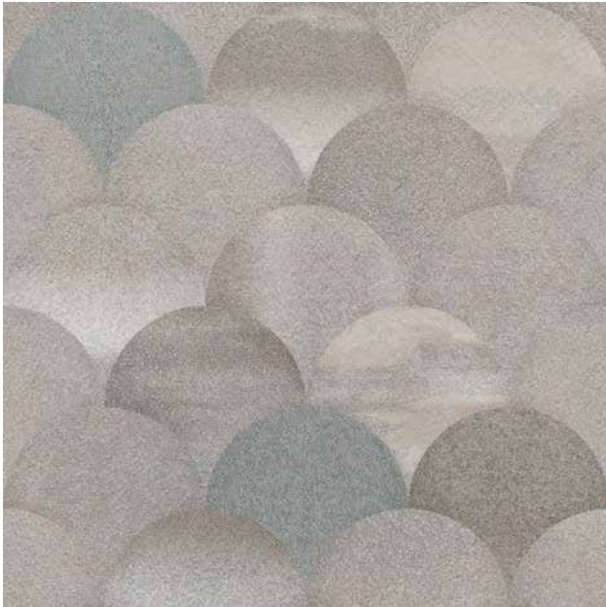

Moher-R Light Polished
R.053