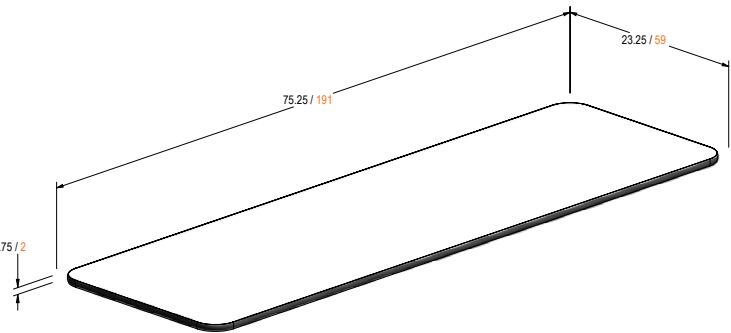

CADAVER TRAYS

MODEL T3624

Designed as an economical body storage tray for use with our cadaver storage system.

STANDARD DESIGN FEATURES

Length: 75.25 in./191 cm.
 Height: 0.75 in./2 cm.
 Width: 23.25 in./59 cm.

- Rubber molding around full perimeter
- For use with storage racks that have support arms spread a maximum of 42 in./106 cm.
- 75 in./1 cm. plywood with laminate on top and protective coating on bottom
- Weight capacity will vary depending on storage application (PLEASE INQUIRE)

MODEL T3624

All measurements in inches/centimeters +/-

MODEL T3624 STORAGE BOARD

MODEL T3628

304 Stainless steel storage tray for use with our cadaver storage system. Available in two sizes.

STANDARD DESIGN FEATURES

Length: 78 in./198 cm.
 Height: 1 in./2.5 cm.

TRAY WIDTH

Width: 24 in./61 cm.
 Design load: 300 lbs./136 kg.
 Width: 30 in./76 cm.
 Design load: 300 lbs./136 kg.

- 16 gauge tray with 14 gauge understructure providing extra strength
- All edges welded for extra strength
- Tray completely flat for easy body transfer
- For use with storage racks that have support arms spread a maximum of 42 in./106 cm.