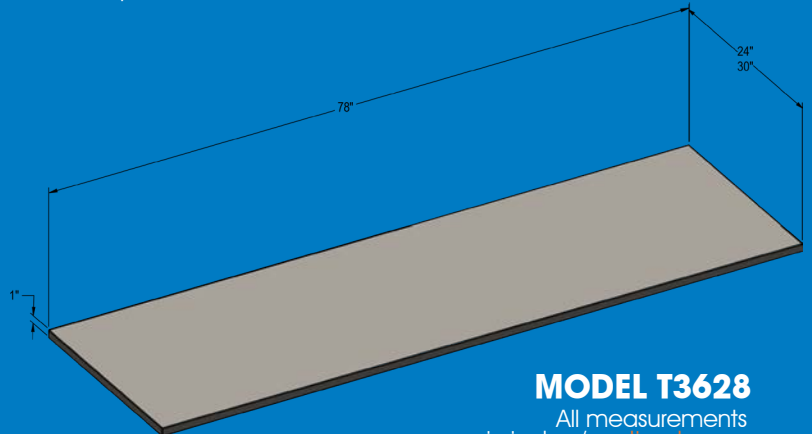

CADAVER TRAYS

MODEL T3624

Designed as an economical body storage tray for use with our cadaver storage system.

STANDARD DESIGN FEATURES

Length: 75.25 in./191 cm.
 Height: 0.75 in./2 cm.
 Width: 23.25 in./59 cm.

MODEL T3624

All measurements in inches/centimeters +/-

MODEL T3624 STORAGE BOARD

MODEL T3628

304 Stainless steel storage tray for use with our cadaver storage system. Available in two sizes.

STANDARD DESIGN FEATURES

Length: 78 in./198 cm.
 Height: 1 in./2.5 cm.

TRAY WIDTH

Width: 24 in./61 cm.
 Design load: 300 lbs./136 kg.
 Width: 30 in./76 cm.
 Design load: 300 lbs./136 kg.

- 16 gauge tray with 14 gauge understructure providing extra strength
- All edges welded for extra strength
- Tray completely flat for easy body transfer
- For use with storage racks that have support arms spread a maximum of 42 in./106 cm.