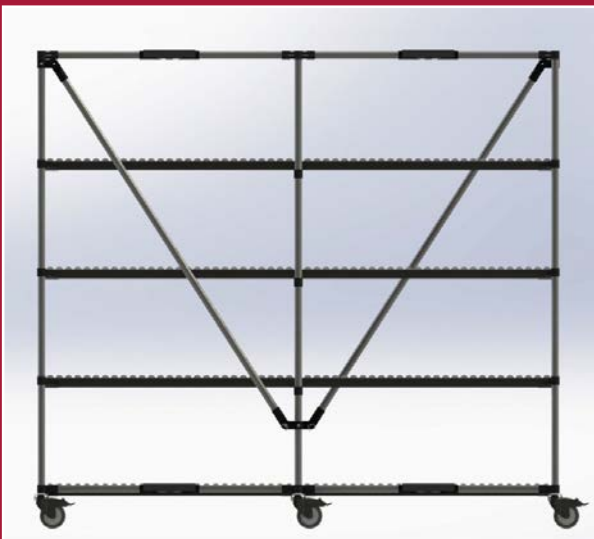

MODEL 7009-4 DEPLOYABLE STORAGE RACK

DEPLOYABLE STORAGE RACK maximizes cadaver storage capacity at any site or in the field. Our most mobile and portable unit yet. This retractable storage system combines the strength and functionality you require. These units work well with walk-ins and disaster trailers and trucks. Can be used with cremation boxes and cadaver storage trays as well.

CADAVER HANDLING & STORAGE SYSTEMS

Set Up in Minutes ...

Set up and breakdown is quick and easy. Holding pins lock support beams into place to reinforce the structure of the unit.

Unit breaks down to a 10" depth, requiring minimal storage space.

Minimal Storage Requirement

Model 7009-4 Product Features:

- Stow away folding rack assembly
- Light weight, durable material
- Removable roller rails
- Available in 4 tiers
- Max Capacity: 1,200 lbs.

80.6"L x 34"W x 73"H