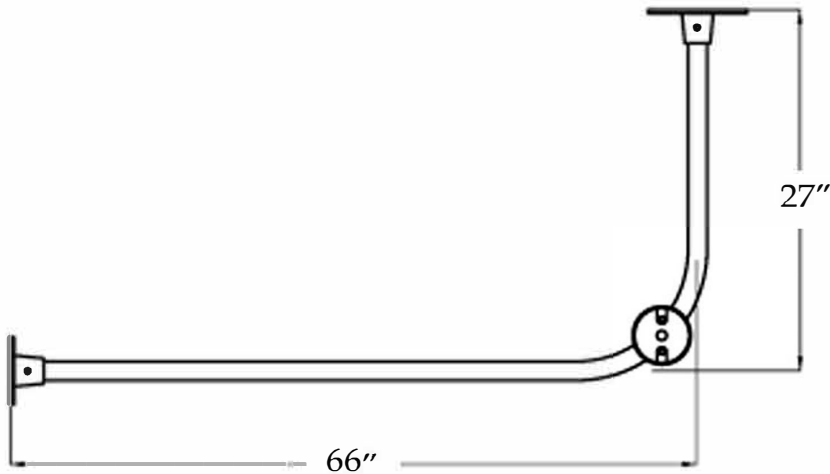

MAIDSTONE

www.MaidstoneSupply.com

L-Ring Shower Curtain Rod

Part No: 143-LR1

Contact Maidstone for additional information and specifications. For complete warranty information and a list of dealers visit www.MaidstoneSupply.com. All products and specifications are subject to change without notice. Maidstone is not responsible for typographical and/or dimensional errors. Typographical errors are subject to correction.

Note: Rough-in dimensions may vary +/- 1/2" and are subject to change. No responsibility is assumed by Maidstone.