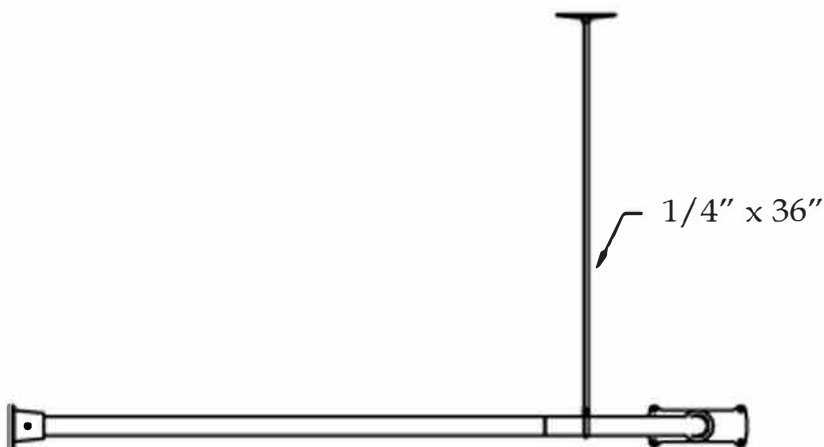

MAIDSTONE

www.MaidstoneSupply.com

L-Ring Shower Curtain Rod

Part No: 143-LR1

Contact Maidstone for additional information and specifications. For complete warranty information and a list of dealers visit www.MaidstoneSupply.com. All products and specifications are subject to change without notice. Maidstone is not responsible for typographical and/or dimensional errors. Typographical errors are subject to correction.

Note: Rough-in dimensions may vary +/- 1/2" and are subject to change. No responsibility is assumed by Maidstone.