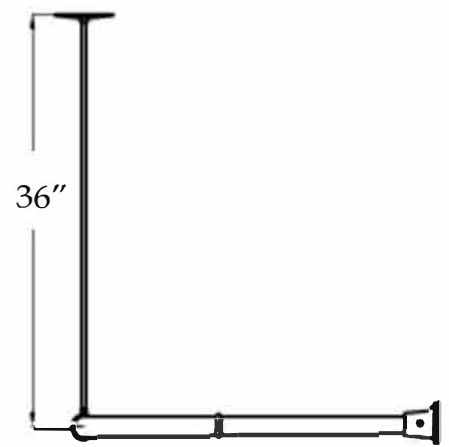

MAIDSTONE

www.MaidstoneSupply.com

L-Ring Shower Curtain Rod

Part No: 143-LR1

Contact Maidstone for additional information and specifications. For complete warranty information and a list of dealers visit www.MaidstoneSupply.com. All products and specifications are subject to change without notice. Maidstone is not responsible for typographical and/or dimensional errors. Typographical errors are subject to correction.

Note: Rough-in dimensions may vary +/- 1/2" and are subject to change. No responsibility is assumed by Maidstone.