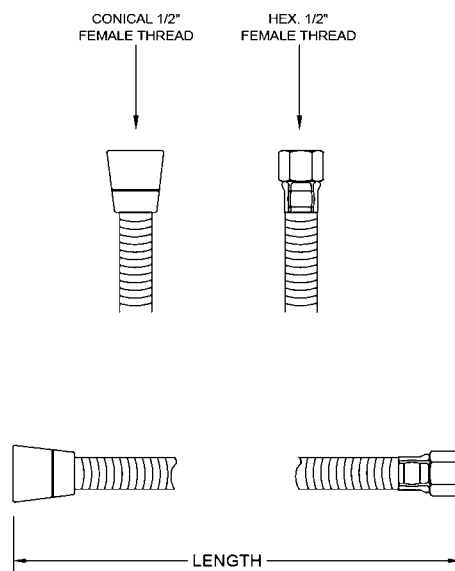

## 60" Stretchable Stainless Steel Hose

**Model #: 3460-SS**

### FEATURES:

- Stainless steel stretchable handshower hose
- 1/2" Female threads
- Hoses stretch from 60" -79"
- Brass hex nut is on one end of the hose, and a brass conical nut to hold the handshower is on the other end
- Attach handshower to conical end of hose
- Available in STAINLESS STEEL ONLY

### SPECIFICATION DRAWING:

STAINLESS STEEL STRETCHABLE HANDSHOWER HOSE		
PART #	DESCRIPTION	LENGTH
3460-SS	STRETCHABLE STAINLESS STEEL HOSE 60"	60"
3479-SS	STRETCHABLE STAINLESS STEEL HOSE 79"	79"