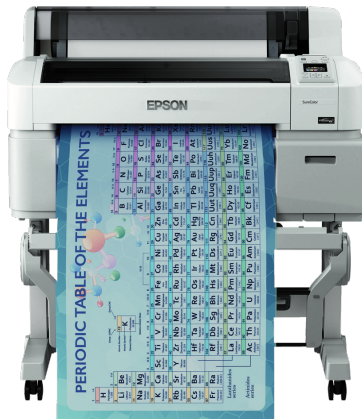

SureColor SC-T3200 (with stand)

DATASHEET / BROCHURE

A highly productive 24-inch printer that combines performance, quality and value to save you time and money

The SureColor SC-T3200 maximises performance in busy graphics, CAD and GIS production environments. Powerful image processing and a fast print speed meet the market's need for maximum productivity and flexibility. Epson's PrecisionCore TFP printheads do not need replacing and, together with UltraChrome XD ink, deliver the highest level of performance, value and versatile media support.

Ideal for graphics, CAD and GIS

The SureColor SC-T3200 is one of the SureColor SC-T series of high-speed, four-colour large-format printers, designed to produce a wide range of high-quality graphics, CAD and GIS applications in design, commercial print, copy shop, architecture, building, engineering, retail and education environments.

Highly productive

To maximise productivity, the SureColor SC-T3200 features 1GB of RAM for ultra-fast image processing, and an optional 320GB HDD for job caching and recall. Optional PostScript support with dual 1.6GHz CPUs enables printing of large data-rich files quickly and directly from leading design and CAD programs. And the SureColor SC-T3200 is fast — outputting an A1 print takes just 28 seconds.

Compact, quiet and easy to use

With its sleek styling, compact footprint, low noise levels and front operation, the SureColor SC-T3200 is designed to fit easily into an office environment.

KEY FEATURES

- **Fast processing**
High-speed printing of Graphics, CAD and GIS applications
- **Large-capacity ink cartridges**
A choice of 110, 350 and 700 ml sizes mean a low TCO
- **PrecisionCore TFP printhead**
Permanent printhead for duration of printer lifetime
- **UltraChrome XD inks**
Produce quality, vibrant, smudge- and water-resistant images
- **PostScript support with 2x1.6GHz CPUs**
Print multiple formats, including data-rich files, quickly and directly