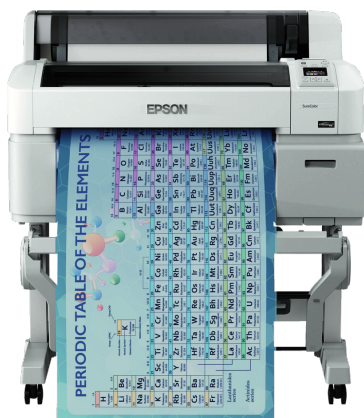

SureColor SC-T3200-PS (with Adobe Postscript Unit)

DATASHEET / BROCHURE

A highly productive 24-inch printer that combines performance, quality and value to save you time and money

The SureColor SC-T3200 maximises performance in busy graphics, CAD and GIS production environments. Powerful image processing and a fast print speed meet the market's need for maximum productivity and flexibility. Epson's PrecisionCore TFP printheads do not need replacing and, together with UltraChrome XD ink, deliver the highest level of performance, value and versatile media support.

Ideal for graphics, CAD and GIS

The SureColor SC-T3200 is one of the SureColor SC-T series of high-speed, four-colour large-format printers, designed to produce a wide range of high-quality graphics, CAD and GIS applications in design, commercial print, copy shop, architecture, building, engineering, retail and education environments.

Highly productive

To maximise productivity, the SureColor SC-T3200 features 1GB of RAM for ultra-fast image processing, and an optional 320GB HDD for job caching and recall. Optional PostScript support with dual 1.6GHz CPUs enables printing of large data-rich files quickly and directly from leading design and CAD programs. And the SureColor SC-T3200 is fast — outputting an A1 print takes just 28 seconds.

Compact, quiet and easy to use

With its sleek styling, compact footprint, low noise levels and front operation, the SureColor SC-T3200 is designed to fit easily into an office environment.

KEY FEATURES

- **Fast processing**
High-speed printing of Graphics, CAD and GIS applications
- **Large-capacity ink cartridges**
A choice of 110, 350 and 700 ml sizes mean a low TCO
- **PrecisionCore TFP printhead**
Permanent printhead for duration of printer lifetime
- **UltraChrome XD inks**
Produce quality, vibrant, smudge- and water-resistant images
- **PostScript support with 2x1.6GHz CPUs**
Print multiple formats, including data-rich files, quickly and directly