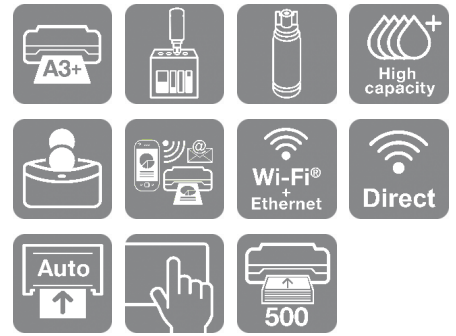

DATASHEET / BROCHURE

Fast and feature-rich, this A3 mono multifunction printer delivers hassle-free printing at an ultra-low cost total cost of ownership.

Print, scan and copy with this easy-to-use EcoTank Pro Wi-Fi printer, that delivers an exceptionally low cost-per-page and reduces your energy consumption thanks to Heat-Free technology. With fast print and scan speeds, A3 and A4 jobs can be accomplished quickly. Using Open Platform, seamlessly integrate a variety of software solutions into existing IT infrastructure to improve efficiency.

Keep on saving

Save every time you print. Thanks to low-cost ink bottles, benefit from incredibly low costs-per-page. Epson's Heat-Free technology keeps energy consumption down to a minimum, saving on energy bills.

Time-saving features

The M15180 offers a first page out time of just 5.5 seconds¹ and print speeds up to 25 pages per minute. The automatic document feeder can scan up to 26 images per minute.

Advanced software solution compatibility

A variety of software solutions can be integrated into existing IT infrastructure to improve efficiency. This includes Epson Remote Services (ERS) which offers cloud-based device monitoring and management system that delivers advanced remote diagnostics for Epson business products.

Low user intervention

Minimising refills, this EcoTank Pro can print thousands of pages before needing more ink. Two trays offer a capacity of 500-sheets. Free yourself from manual page loading with a generous 50-sheet rear feed and ADF.

Easy to use and reliable

Selecting features is easy with the LCD colour touchscreen. And refilling the large front ink tanks is simple with the resealable, intuitive and drip-free ink bottles.

Print from almost anywhere

It's easy to print from mobiles, tablets and laptops using the M15180. With Wi-Fi and Wi-Fi Direct, you can send documents to print from smart devices using the Epson iPrint² app.

KEY FEATURES

- **Low cost, 3-in-1 mono A3 printer**
  Economical ink tank system
- **Fast print and scan speeds**
  Print up to 25 ppm and scan up to 26 ipm
- **Easy to use front ink tank**
  Enjoy hassle and mess-free refills with enhanced ink bottles
- **Mobile printing and connectivity**
  Wi-Fi, Wi-Fi Direct, Ethernet & free mobile printing apps²
- **Advanced software solutions**
  Seamlessly integrate software into existing IT infrastructure