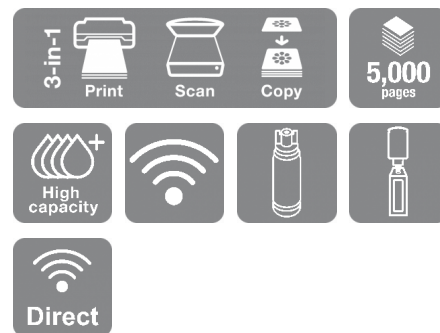

DATASHEET / BROCHURE

KEY FEATURES

- **Reduce your printing costs**
  Economical ink tank printer with lots of ink included
- **Reliable and durable**
  One-year or 100,000-page warranty
- **Reduce energy usage**
  Save up to 95% in power consumption⁴
- **Fill up and forget**
  Print thousands of pages with the included ink
- **Fast printing and Wi-Fi**
  Mobile printing, 15ppm print speeds² and no warm up time