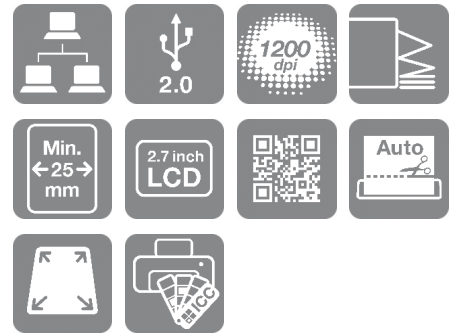

Easy to use

The series has been designed to be extremely user friendly. All operations can be carried out from the front, saving operation space. The roll replacement is possible from the front, right and left. We've also designed a number of technical tools to help with printer management, configuration and maintenance, including: web interface and printer fleet management, remote configuration, maintenance and monitoring.

Print quality

These label printers offer high-quality, high-resolution, four-colour print output as standard; along with colour matching functionality (ICC profile and spot colour matching tool) for impressive, impactful, on-demand colour labels.

Easy integration

All models in the range are integration-friendly. SAP direct support, ESC Label, Linux and Mac drivers. ZPLII compatible

DATASHEET

KEY FEATURES

- **Media Flexibility**
Expanded media support. Label widths from 50mm to 112mm
- **Compact**
Simple, unobtrusive design with front panel operation
- **Built-in peeler model (CW-C6000Pe)**
For print-and-apply production line goods
- **Auto-cutter model (CW-C6000Ae)**
For chemical, food & beverage, horticulture, and logistics
- **Matte black ink version**
Available for both CW-C6000Ae and CW-C6000Pe models