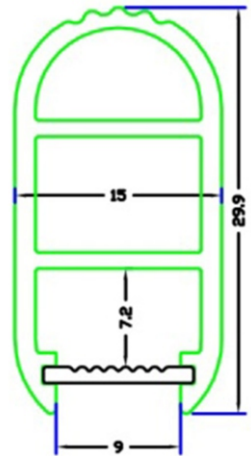

## ED-ROBE-12V

### Manufactured to your sizes

Choose PIR Left or Right  
 12V Power Supply included  
 Cable length 3m  
 Chrome brackets and screws  
 50,000 hours

Model		ED-ROBE-12V (example sizes)					
Lengths		540mm	640mm	740mm	840mm	940mm	1040mm
Power		5W±10	6.1W±10%	7.1W±10%	8W±10%	9W±10%	9.9W±10%
Input voltage	Non-Dimmable	12V DC					
Light source		2835 LEDs - 120 LEDs per metre with PIR to Left or Right - 9.6W per m					
CCT		3000/4000/6000K					
Beam Angle		120°					
Luminous Flux	3000K	513lm±5%	608lm±5%	703lm±5%	798lm±5%	893lm±5%	988lm±5%
	4000K	544lm±5%	645lm±5%	746lm±5%	847lm±5%	948lm±5%	1048lm±5%
	6000K	560lm±5%	664lm±5%	767lm±5%	871lm±5%	975lm±5%	1078lm±5%
Surface Material		Aluminium					