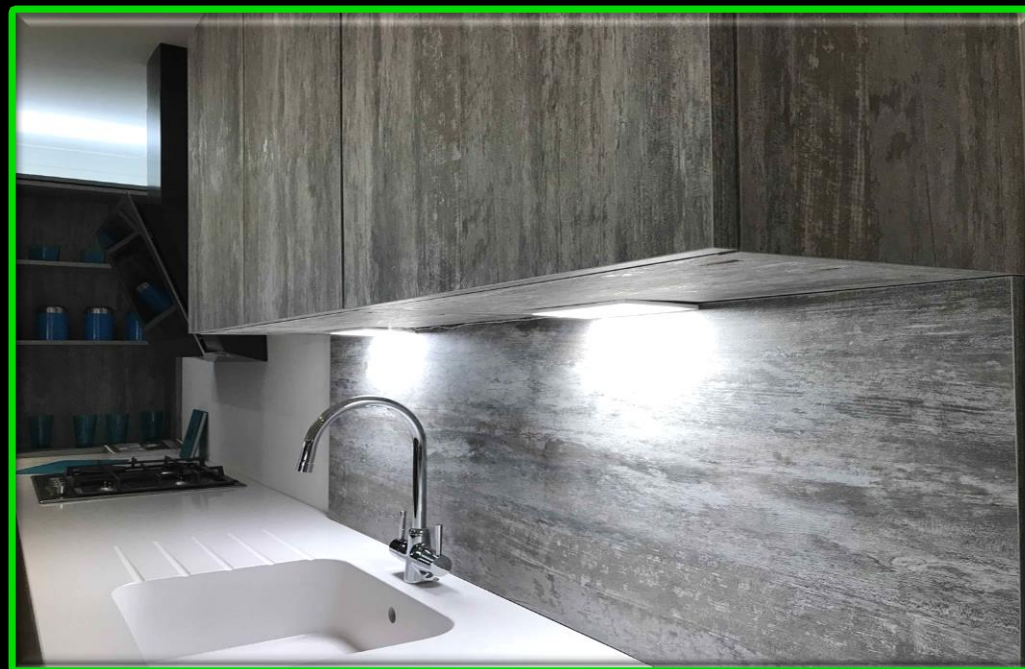

NATO

Kits 1-6 Lights

Product code
ED-NATO-CW

Colours – Cool White