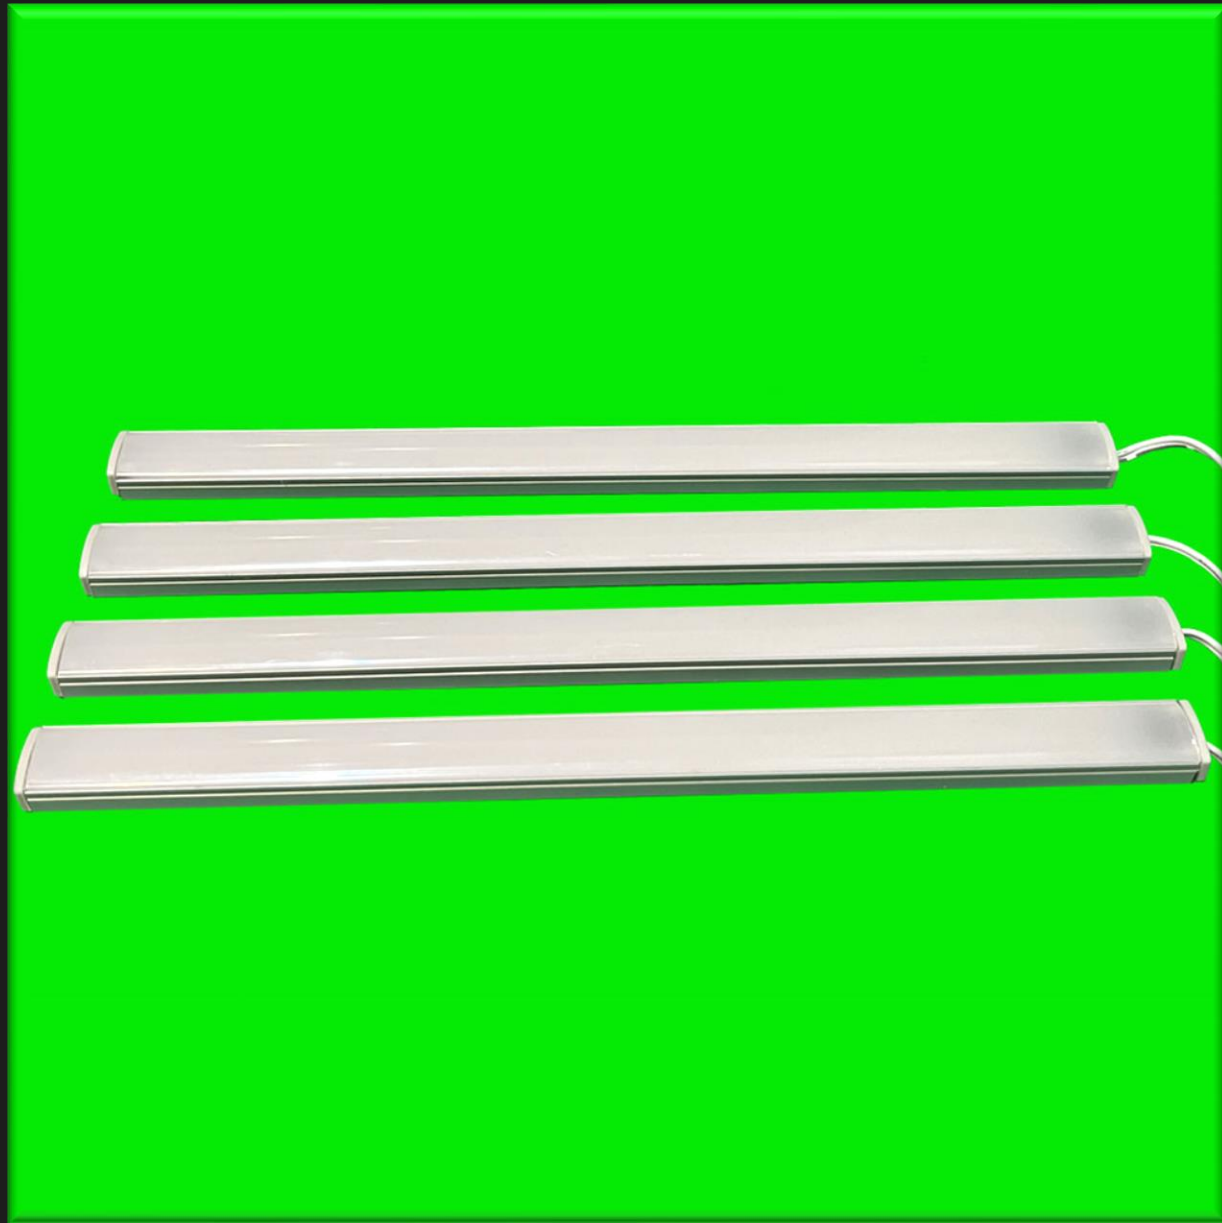

LP002 - Kits

Cabinet Kits Lights 1-6

Product code

ED-LP002 -SF-2216-60L-

Colours – Cool White
Neutral White
Warm White