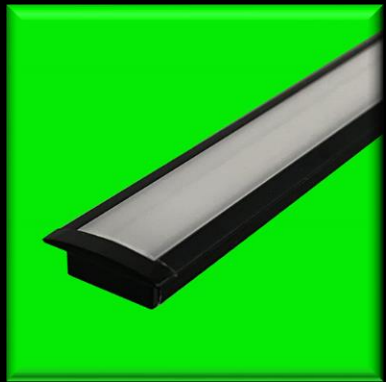

# Aluminium Profiles

Bespoke Sizes – Max 2m

- Product code
- ED-LP001 - Recessed
- ED-LP002 - Surface
- ED-LP006 - Corner

Types of LED - 2216 240 p m  
- 5050 60 p m

- Colours – Cool White
- Neutral White
- Warm White
- RGB / RGBW (5050)