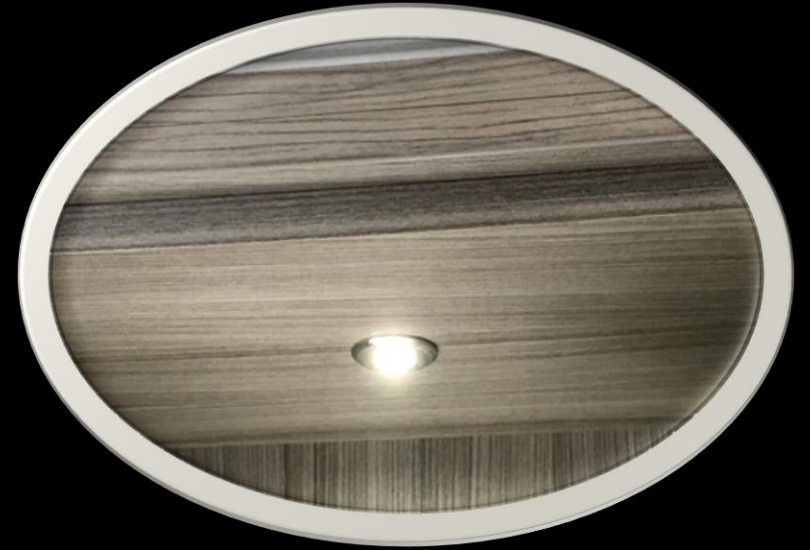

## MINOS 2

Wattage – 3W

Plinth Spacing – Min 750mm

Product code

ED-DL725-3W (MINOS 2)

Colours – Cool White  
Neutral White  
Warm White

Bezels – Chrome  
Silver  
White  
Black (Special Order)

Applications – Plinth Lights  
Alcove Lights  
Mini Spotlights

## Glass Shelf Profile

Bespoke Sizes – Max 2m

LED Strip – 2835 120 LEDs  
per m

Product code  
ED-SHELF-2835-12V

Colours – Cool White  
Neutral White  
Warm White  
RGB (5050 LEDs)