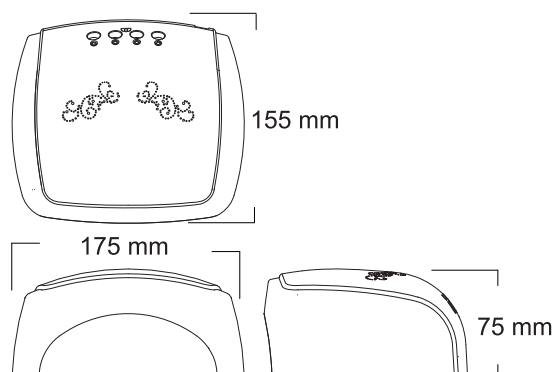

SPECIFICATION

Chroma Gel 30W LED FREEZE LAMP

Output power	30W
Number of bulbs	12 LED bulbs
Size	175 x 155 x 75 mm
Weight	459 g
Accessory: Universal AC adapter	
Input Power	100V - 240V 50/60Hz
Output power	12V  2.5A