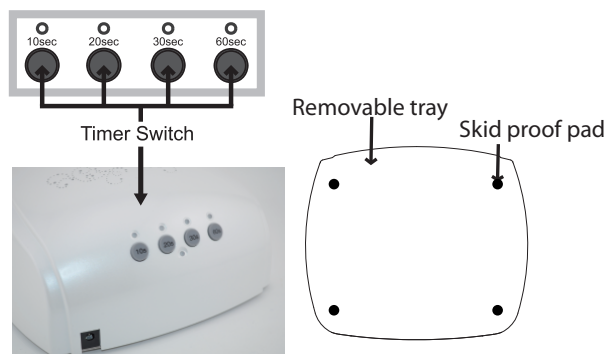

CHROMA[®]
30 Watt LED GEL
FREEZE LAMP

TERMS OF EACH COMPONENT IN NAIL LAMP

USER GUIDELINE

1. Select the desired time to start the lamp.
2. When the button on the lamp is illuminated place the hand in the tray.
3. The lamp will turn off automatically once the time is up.
4. For toenails, please remove the bottom tray from the lamp, and place the toenails under the lamp.