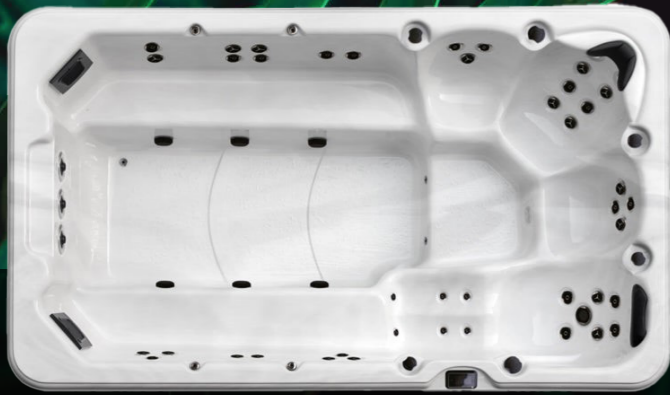

Seating Capacity	6 Seats
Dimensions (mm)	2280 x 2280 x 910
Water Capacity (L)	1650
Dry Weight (KG)	400
Control System	Balboa (GS510)
Touchpad	Balboa (VL801D)
Heater System	Titanium Heater 3kW
Massage Pump	2 x 3.0 HP Single Speed Pump
Total Hydrotherapy Jets	81
Premium Cabinet Colour	Grey Eco Timber
Features	Ozone Purification Eco Independent Circulation Pump Premium Spa Lighting (Spa & Cabinet) Bluetooth Stereo System Quad Insulation: Shell, Cabinet, Base & Cover 22 Amp Hard wired

Seating Capacity	5 Seats
Dimensions (mm)	2280 x 2280 x 910
Water Capacity (L)	1600
Dry Weight (KG)	400
Control System	Balboa (BP6013)
Touchpad	Balboa (TP600)
Heater System	Titanium Heater 3kW
Massage Pump	2 x 3.0 HP Single Speed Pump
Total Hydrotherapy Jets	46
Premium Cabinet Colour	Grey Eco Timber
Features	Ozone Purification Eco Independent Circulation Pump Premium Spa Lighting (Spa & Cabinet) Bluetooth Stereo System Quad Insulation: Shell, Cabinet, Base & Cover 22 Amp Hard wired

L606 PLUS

The L606 Plus is a 6-seater designed for ultimate hydrotherapy mixed with ambience, featuring 60 hydrotherapy jets, a bluetooth sound system, and 3 waterfalls. This model boasts luxurious seating with space to entertain guests.

Seating Capacity	6 Seats
Dimensions (mm)	2280 x 2280 x 910
Water Capacity (L)	1600
Dry Weight (KG)	400
Control System	Balboa (BP6013)
Touchpad	Balboa (TP600)
Heater System	Titanium Heater 3kW
Massage Pump	2 x 3.0 HP Single Speed Pump
Total Hydrotherapy Jets	60
Premium Cabinet Colour	Grey Eco Timber
Features	Ozone Purification Eco Independent Circulation Pump Premium Spa Lighting (Spa & Cabinet) Bluetooth Stereo System Quad Insulation: Shell, Cabinet, Base & Cover 22 Amp Hard wired