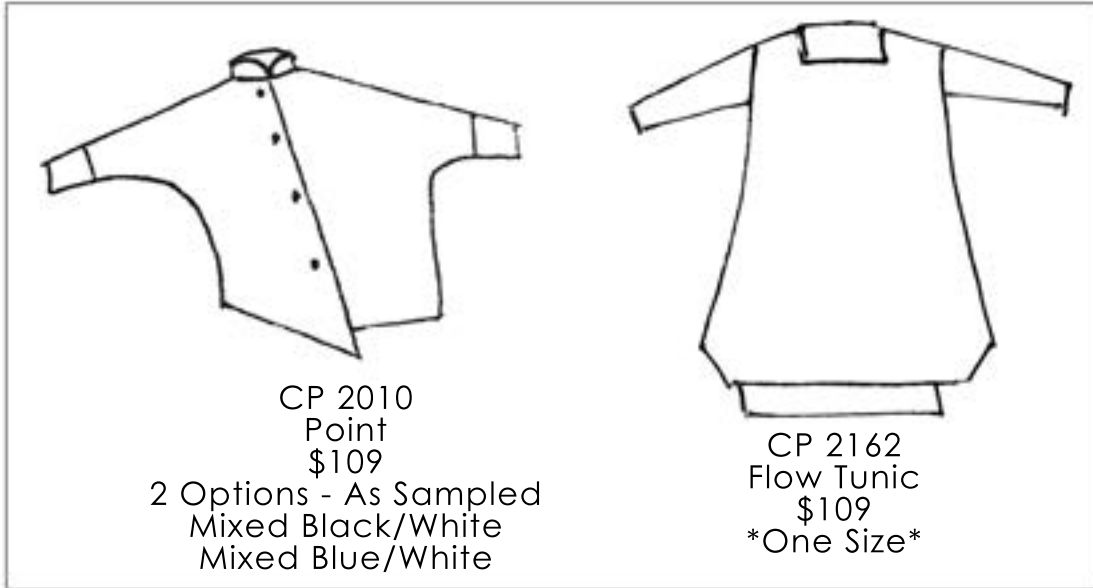

Spring 2022

Complimentary (CP)

1/15- 1/30x

Fabric: Polyester, Elastane

Sizes: 1, 2, 3 (\*Unless Indicated One Size\*)

Available in Mixed (as sampled)

CP 2010  
Point  
\$109

2 Options - As Sampled  
Mixed Black/White  
Mixed Blue/White