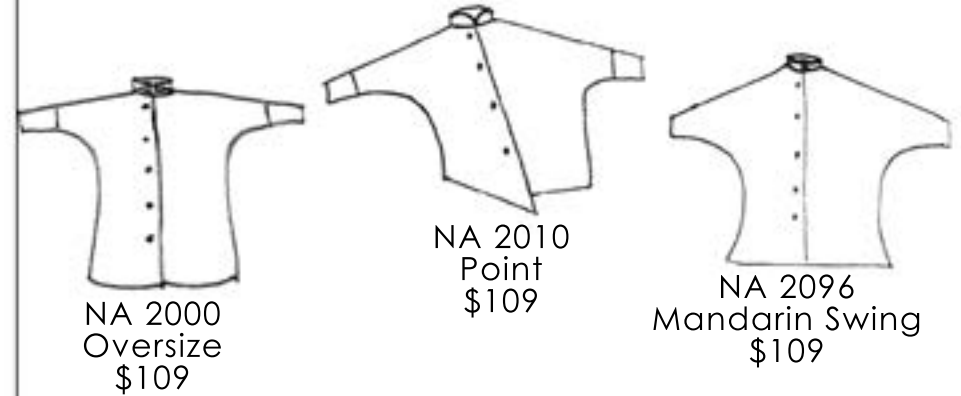

Nature (NA)

Sizes: 1, 2, 3

As Sampled - Radical

Fabric: Cotton Ikat

As Sampled - Kasha

Fabric: Cotton