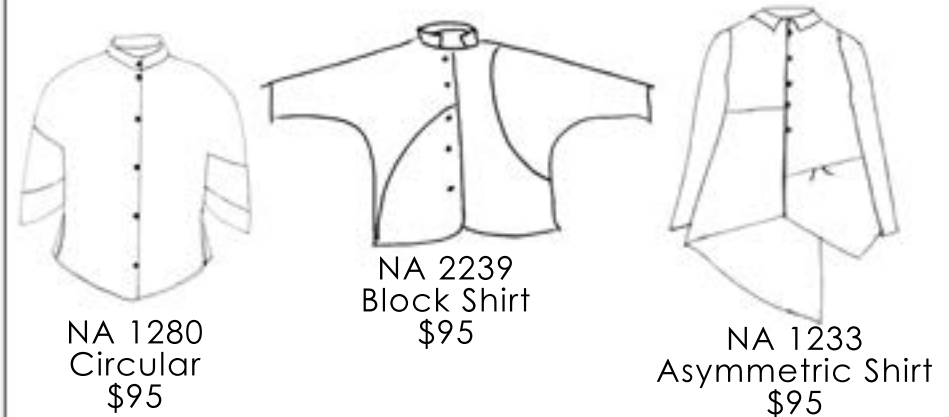

### Nature (NA)

Sizes: 1, 2, 3

As Sampled - Radical

Fabric: Cotton Ikat

As Sampled - Kasha

Fabric: Cotton

Suggested Bottoms:

Suggested Linen Colors: Apricot, Punch, Aluminum

Sizes: 1, 2, 3 (Unless Indicated as One Size)