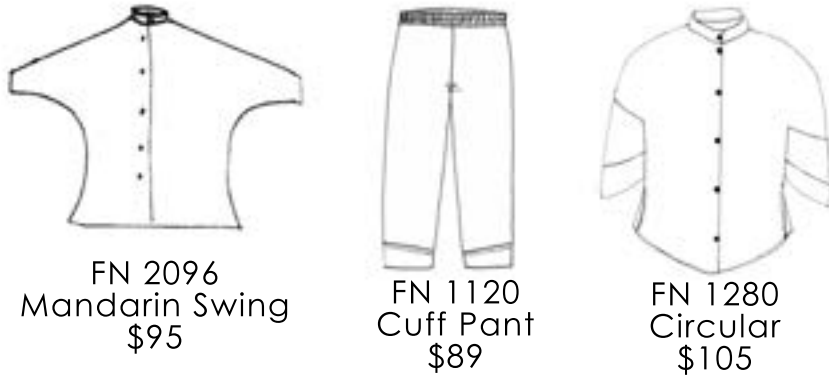

### Function (FN)

As Sampled - Absolute

Fabric: Cotton Ikat

As Sampled - White Stripe

Fabric: Linen

As Sampled - Mixed Natural & White Stripe Fabric: Linen