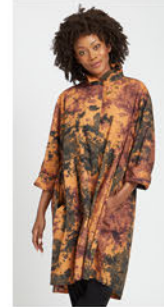

Colors: Red, Olive, White, Black

PP 1404
Free
\$105

PP 2005
Back Pocket Shirt
\$105

PP 1280
Circular
\$105

PP 2010
Point
\$105

Fall 2022

6/15 - 6/30X

Orbit (OR)
Colors: Iron, Circle

OR 2202
Long Wing
\$98

OR 1441
Trickle
\$109

OR 1363
Double Collar
\$98

OR 1170
Slit Back
\$98

Adopted (AO)
Colors: Marble, Shibori

AO 2224
Zipper Top
\$95

AO 1451
Proper Shirt
\$95

AO 1401
Dolly
\$105

AO 2038
Crop Cowl
\$95

Tucks (TU)

Colors: Plum, Smoke, Olive, Sunset, Beryl(Blue), Cherry, Black

TU 1280
Circular
\$xx

TU 2010
Point
\$115

TU 1431
Swing Shirt
\$125

TU 2096
Mandarin Swing
\$115

TU 1363
Double Collar
\$115

TU 1436
Chic Shirt
\$115

TU 1400
Slant Shirt
\$115

Fall 2022

7/15 - 7/30x

Fresh (FR)
Colors: Rust, Pacific

FR 1284
Princess Pullover
\$129

FR 1195
Button Up
\$115

FR 1342
Crop Curve
\$115