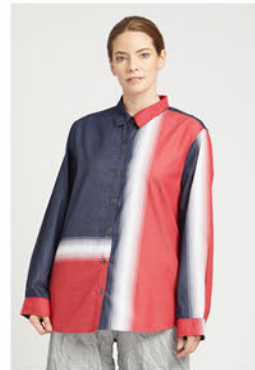

BG 1402
Gourdy
\$115

BG 1451
Proper Shirt
\$98

BG 1441
Trickle
\$109

BG 1280
Circular
\$98

BG 1363
Double Collar
\$109

Prevail (PV)

Colors: Boundary (Blue/Red/White), Stone (Yellow/Slate/White)

PV 2195
Poet
\$115

PV 2010
Point
\$115

PV 1451
Proper Shirt
\$115

PV 1431
Swing Shirt
\$115

PV 1436
Chic Shirt
\$115

PV 2096
Mandarin Swing
\$115

Fall 2022

8/15 - 8/30x

Exist (ES)
Color: Ripple

ES 1401
Dolly
\$119

ES 2181
Fold Back Collar
\$119

ES 2107V
Funnel Neck Vest
\$109

ES 2195
Poet
\$119

Novel (NV)
Colors: Smoke, Black

NV 1306
Topper
\$95

NV 2034
Point Jacket
\$105

NV 1421
Puzzle Cowl
\$109