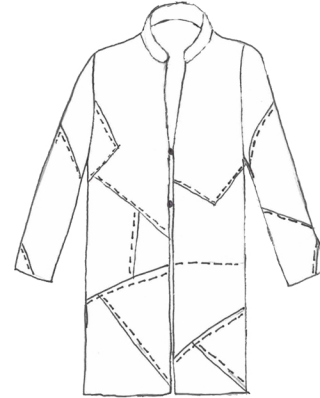

nhm

UPLIFT

Fabric: Cotton

FW 2023

2 Sizes: S/M & L/XL

Delivery Dates:
6/30 - 7/15x

1487
Magda Jacket
\$150

1488
Grace Jacket
\$125

1491
Mona Jacket
\$195

1435
Plot Jacket
\$175

2212
Crop Jacket
\$150

1431
Swing Shirt
\$165

1198
Pocket Jacket
\$150

1280
Circular
\$150