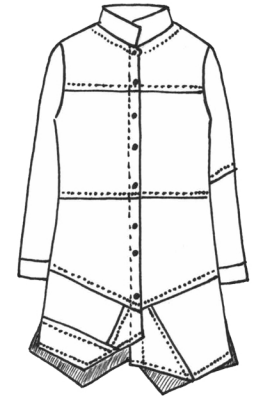

nhm

UPLIFT

Fabric: Cotton

FW 2023

2 Sizes: S/M & L/XL

Delivery Dates:
6/30 - 7/15x

1487
Magda Jacket
\$150

1488
Grace Jacket
\$125

1491
Mona Jacket
\$195

1435
Plot Jacket
\$175

2212
Crop Jacket
\$150

1431
Swing Shirt
\$165

1198
Pocket Jacket
\$150

1280
Circular
\$150