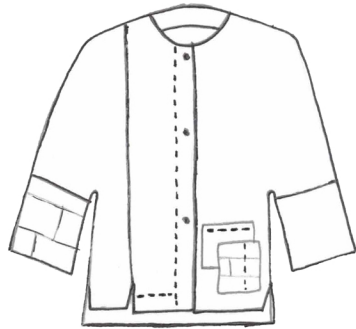

nhm

UPLIFT

Fabric: Cotton

FW 2023

2 Sizes: S/M & L/XL

Delivery Dates:
6/30 - 7/15x

1487
Magda Jacket
\$150

1488
Grace Jacket
\$125

1491
Mona Jacket
\$195

1435
Plot Jacket
\$175

2212
Crop Jacket
\$150

1431
Swing Shirt
\$165

1198
Pocket Jacket
\$150

1280
Circular
\$150