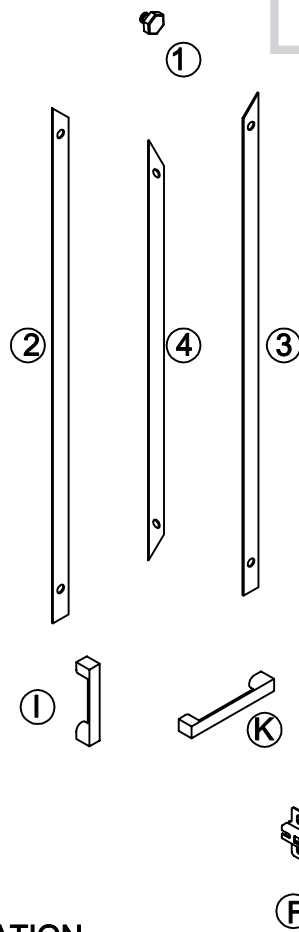

PART LIST

LEXORA[®]
HOME DECOR & HOME FURNISHINGS

#1

PART #	DESCRIPTION	QUANTITY
A	Countertop	1
B	Backsplash	1
C	Basin	1
D	Door (Left)	1
E	Door (Right)	1
F	Drawer	6
G	Fake Drawer (center)	1
H	Hinge (Door)	4
I	Handle (Door)	2
K	Handle (Drawer)	7
L	Drawer glides	6
1	Button	6
2	Hardware (Left)	1
3	Hardware (Right)	1
4	Hardware (long)	1

INSTALLATION

INSTALLSTION

#1

(C)

#2

DRAWER

REMOVE

INSTALL