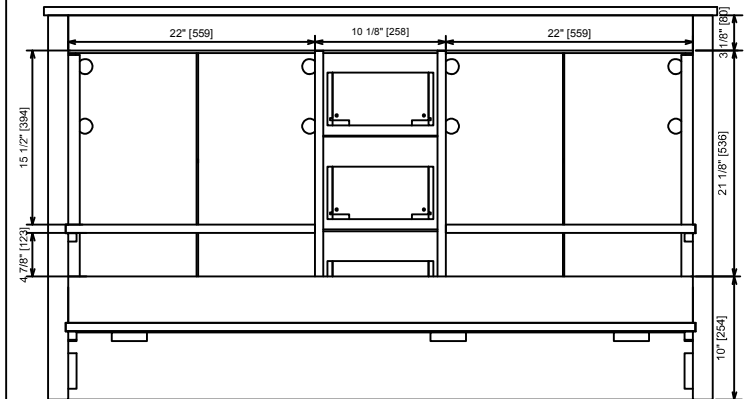

INSTALLATION

A

B

LEXORA®

HOME DECOR & HOME FURNISHINGS

LLF60DKSOD000

DIMENSIONS

PART LIST

PART	DESCRIPTIONS	QUANTITY
A	Countertop	1
B	Basin	2
C	Door Left	2
D	Door Right	2
E	Drawer	3

PART	DESCRIPTIONS	QUANTITY
F	Handle	4
G	Handle	1
H	Hingle	12
I	Drawer glides (Midd)	1
L	Drawer glides (Push)	2