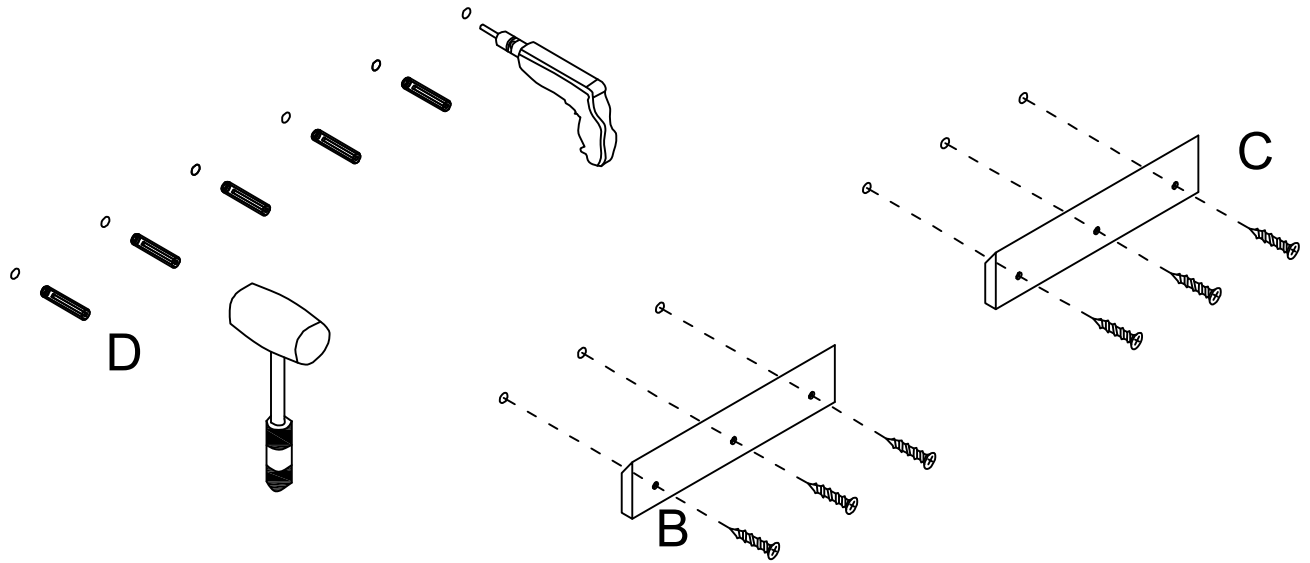

LEXORA®

HOME DECOR & HOME FURNISHINGS

LLC5524FRM

PART	DESCRIPTIONS	QUANTITY
A	Mirror	1
B	Cleat Wood	2
	HARDWARE	
C	Crew	6
D	Plastic Plug	6

PART LIST

A

B

TOOLS REQUIRED (NOT INCLUDED)

INSTALLATION

A

B

LEXORA®

HOME DECOR & HOME FURNISHINGS

LLF60DKSOD000

DIMENSIONS

PART LIST

PART	DESCRIPTIONS	QUANTITY
A	Countertop	1
B	Basin	2
C	Door Left	2
D	Door Right	2
E	Drawer	3

PART	DESCRIPTIONS	QUANTITY
F	Handle	4
G	Handle	1
H	Hingle	12
I	Drawer glides (Midd)	1
L	Drawer glides (Push)	2