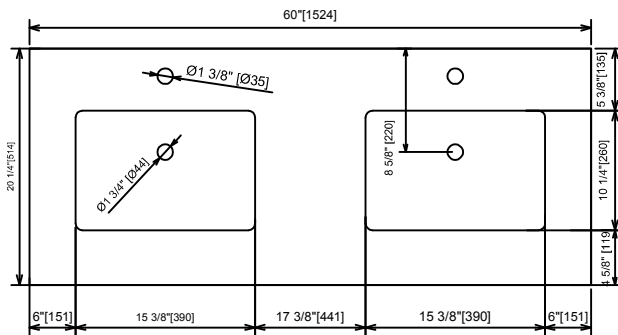

INSTALLATION

A

B

LEXORA®

HOME DECOR & HOME FURNISHINGS

LLF60DKSOD000

DIMENSIONS

PART LIST

PART	DESCRIPTIONS	QUANTITY
A	Countertop	1
B	Basin	2
C	Door Left	2
D	Door Right	2
E	Drawer	3

PART	DESCRIPTIONS	QUANTITY
F	Handle	4
G	Handle	1
H	Hingle	12
I	Drawer glides (Midd)	1
L	Drawer glides (Push)	2