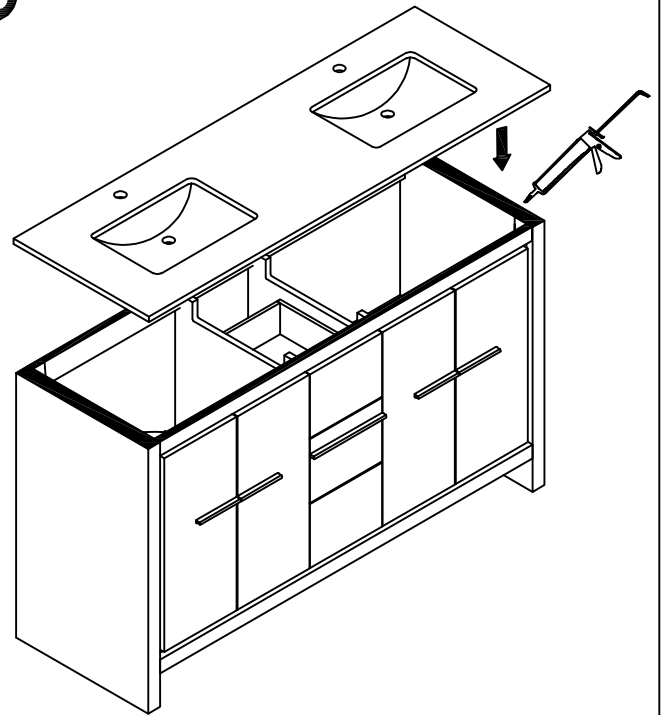

INSTALLATION

A **B**