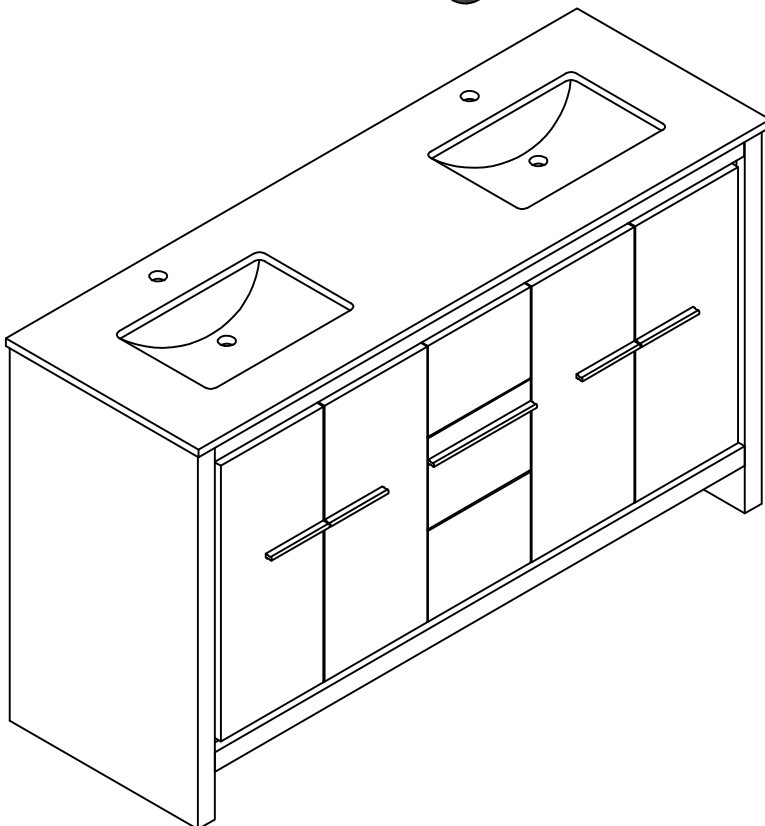

PART	DESCRIPTIONS	QUANTITY
A	Countertop	1
B	Basin	2
C	Door Left	2
D	Door Right	2
E	Drawer	3

PART	DESCRIPTIONS	QUANTITY
F	Handle	4
G	Handle	1
H	Hingle	12
I	Drawer glides (Midd)	1
L	Drawer glides (Push)	2

TOOLS REQUIRED (NOT INCLUDED)

INSTALLATION

A **B**

G

24!

DRAWER

A

1 Push Open / Close Drawer