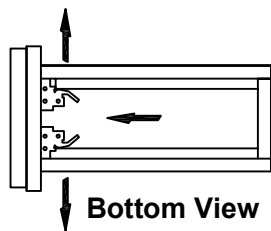

DRAWER

A

1 Push Open / Close Drawer

REMOVE

1

2

3

4

INSTALL

1

2

3

4