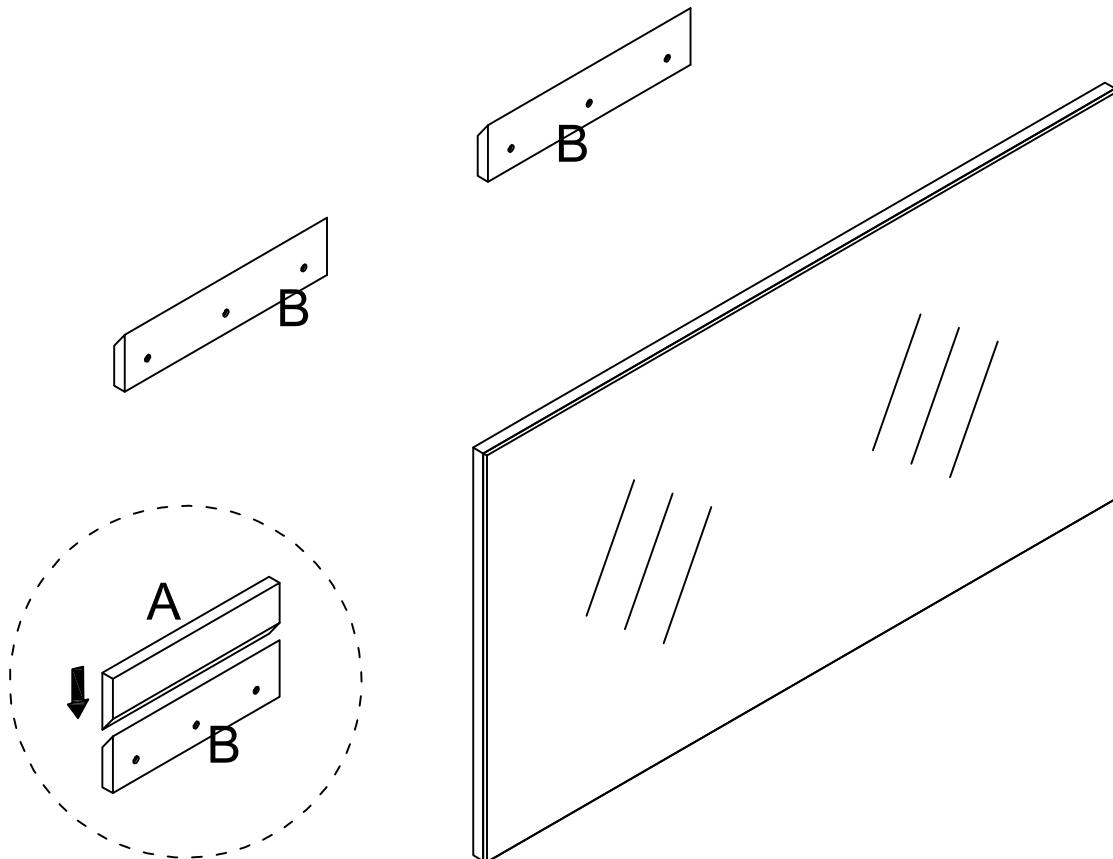

LEXORA®

HOME DECOR & HOME FURNISHINGS

LLC5524FRM

PART	DESCRIPTIONS	QUANTITY
A	Mirror	1
B	Cleat Wood	2
	HARDWARE	
C	Crew	6
D	Plastic Plug	6

PART LIST

A

B

TOOLS REQUIRED (NOT INCLUDED)

INSTALLATION

A

B

LEXORA®

HOME DECOR & HOME FURNISHINGS

LLF60DKSOD000

DIMENSIONS

PART LIST

PART	DESCRIPTIONS	QUANTITY
A	Countertop	1
B	Basin	2
C	Door Left	2
D	Door Right	2
E	Drawer	3

PART	DESCRIPTIONS	QUANTITY
F	Handle	4
G	Handle	1
H	Hingle	12
I	Drawer glides (Midd)	1
L	Drawer glides (Push)	2