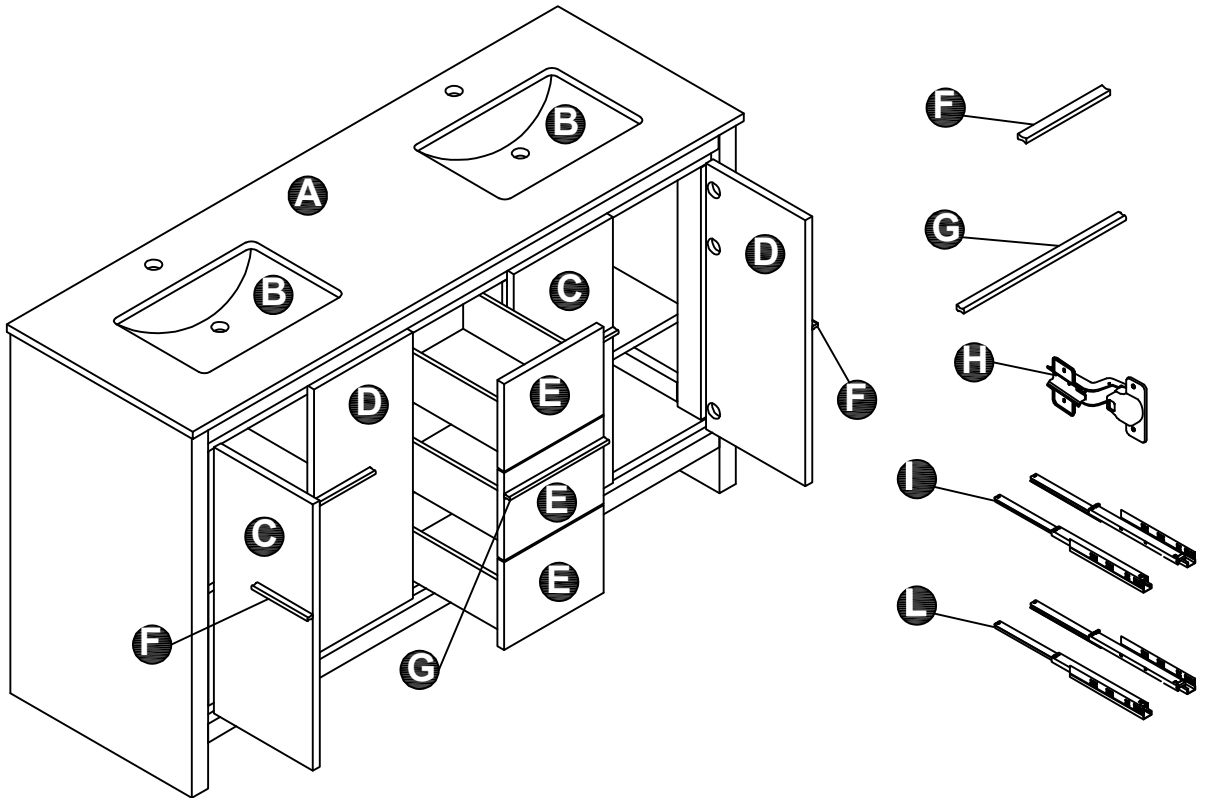

LEXORA®

HOME DECOR & HOME FURNISHINGS

LLC5524FRM

PART	DESCRIPTIONS	QUANTITY
A	Mirror	1
B	Cleat Wood	2
	HARDWARE	
C	Crew	6
D	Plastic Plug	6

PART LIST

A

B

TOOLS REQUIRED (NOT INCLUDED)

INSTALLATION

A

B

LEXORA®

HOME DECOR & HOME FURNISHINGS

LLF60DKSOD000

DIMENSIONS

PART LIST

PART	DESCRIPTIONS	QUANTITY
A	Countertop	1
B	Basin	2
C	Door Left	2
D	Door Right	2
E	Drawer	3

PART	DESCRIPTIONS	QUANTITY
F	Handle	4
G	Handle	1
H	Hingle	12
I	Drawer glides (Midd)	1
L	Drawer glides (Push)	2