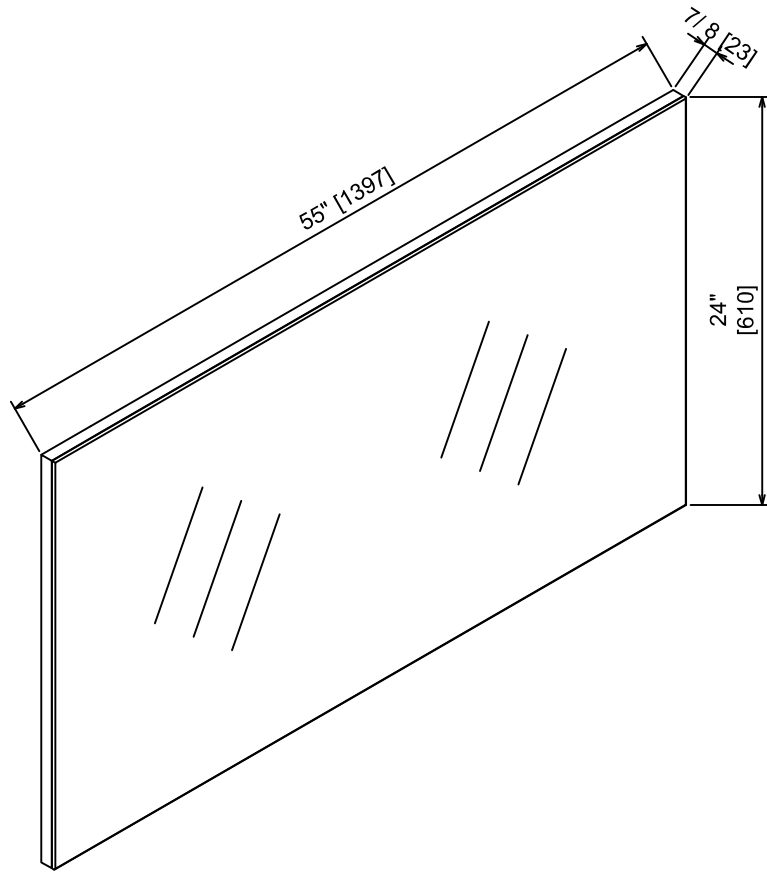

LEXORA®

HOME DECOR & HOME FURNISHINGS

LLC5524FRM

PART	DESCRIPTIONS	QUANTITY
A	Mirror	1
B	Cleat Wood	2
	HARDWARE	
C	Crew	6
D	Plastic Plug	6

PART LIST

A

B

TOOLS REQUIRED (NOT INCLUDED)

INSTALLATION

A

B

LEXORA®

HOME DECOR & HOME FURNISHINGS

LLF60DKSOD000

DIMENSIONS

PART LIST

PART	DESCRIPTIONS	QUANTITY
A	Countertop	1
B	Basin	2
C	Door Left	2
D	Door Right	2
E	Drawer	3

PART	DESCRIPTIONS	QUANTITY
F	Handle	4
G	Handle	1
H	Hingle	12
I	Drawer glides (Midd)	1
L	Drawer glides (Push)	2