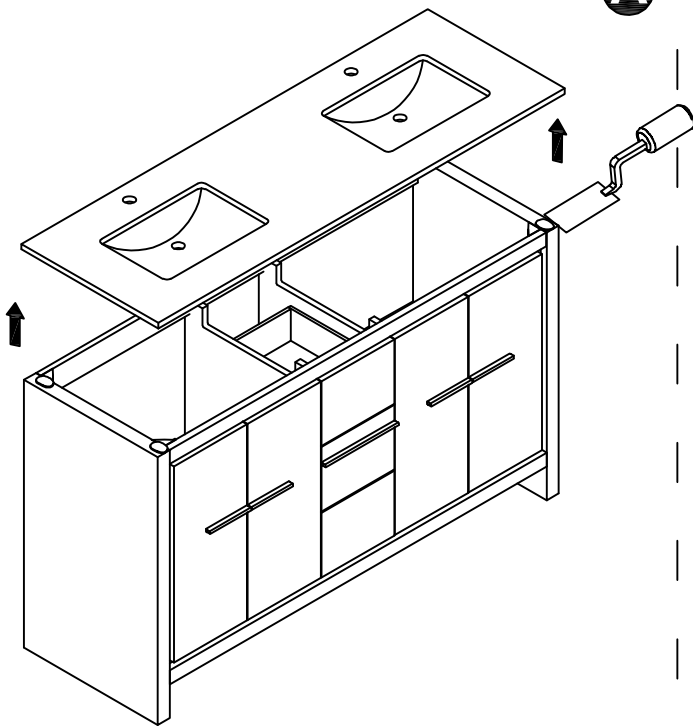

INSTALLATION

A **B**