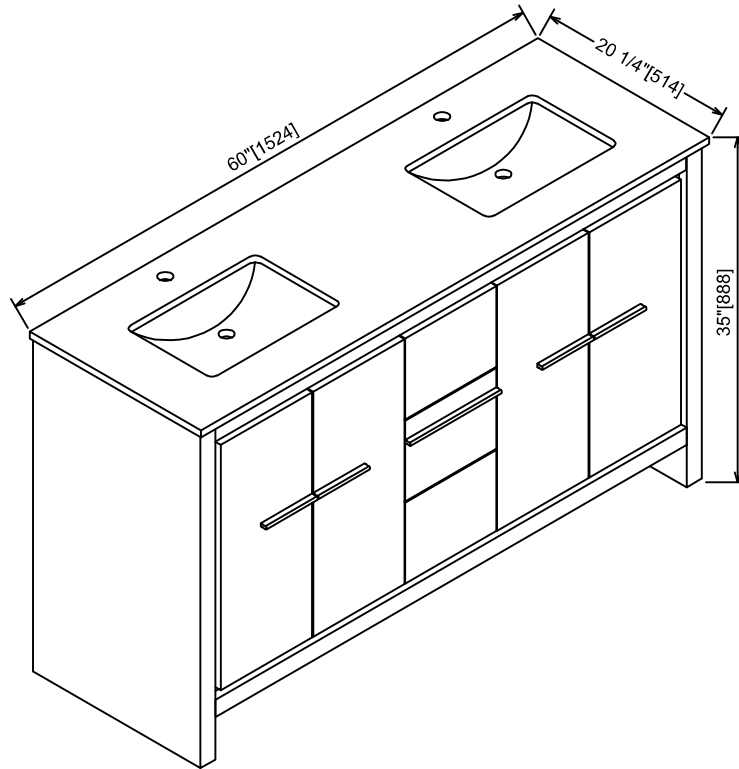

LEXORA®

HOME DECOR & HOME FURNISHINGS

LLC5524FRM

PART	DESCRIPTIONS	QUANTITY
A	Mirror	1
B	Cleat Wood	2
	HARDWARE	
C	Crew	6
D	Plastic Plug	6

PART LIST

A

B

TOOLS REQUIRED (NOT INCLUDED)

INSTALLATION

A

B

LEXORA®

HOME DECOR & HOME FURNISHINGS

LLF60DKSOD000

DIMENSIONS

PART LIST

PART	DESCRIPTIONS	QUANTITY
A	Countertop	1
B	Basin	2
C	Door Left	2
D	Door Right	2
E	Drawer	3

PART	DESCRIPTIONS	QUANTITY
F	Handle	4
G	Handle	1
H	Hingle	12
I	Drawer glides (Midd)	1
L	Drawer glides (Push)	2