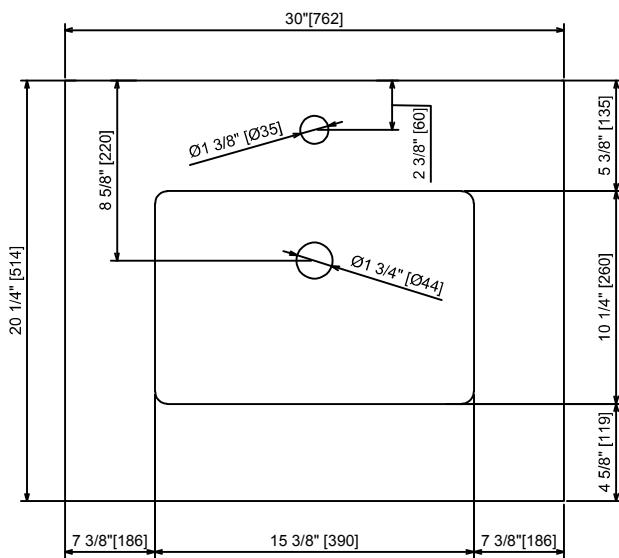

**LEXORA**®

HOME DECOR & HOME FURNISHINGS

**LLC2824FRM**

LEXORA®

HOME DECOR & HOME FURNISHINGS

LLC2824FRM

PART	DESCRIPTIONS	QUANTITY
A	Mirror	1
B	Cleat Wood	1
	<b>HARDWARE</b>	
C	Crew	3
D	Plastic Plug	3

LEXORA®

## DIMENSIONS

## PART LIST

PART	DESCRIPTIONS	QUANTITY
A	Countertop	1
B	Basin	1
C	Door Left	1
D	Door Right	1
E	Drawer	1

PART	DESCRIPTIONS	QUANTITY
F	Handle	2
G	Handle	1
H	Hingle	4
I	Drawer glides	1