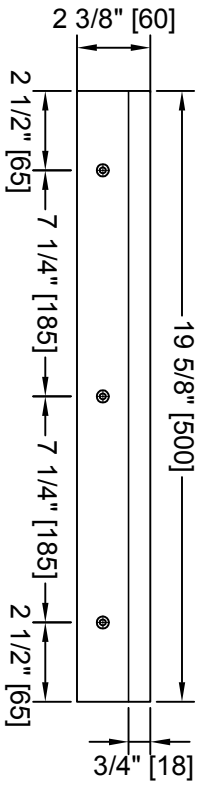

**LEXORA**®

HOME DECOR & HOME FURNISHINGS

**LLC2824FRM**

LEXORA®

HOME DECOR & HOME FURNISHINGS

LLC2824FRM

PART	DESCRIPTIONS	QUANTITY
A	Mirror	1
B	Cleat Wood	1
	<b>HARDWARE</b>	
C	Crew	3
D	Plastic Plug	3

LEXORA®

## DIMENSIONS

## PART LIST

PART	DESCRIPTIONS	QUANTITY
A	Countertop	1
B	Basin	1
C	Door Left	1
D	Door Right	1
E	Drawer	1

PART	DESCRIPTIONS	QUANTITY
F	Handle	2
G	Handle	1
H	Hingle	4
I	Drawer glides	1