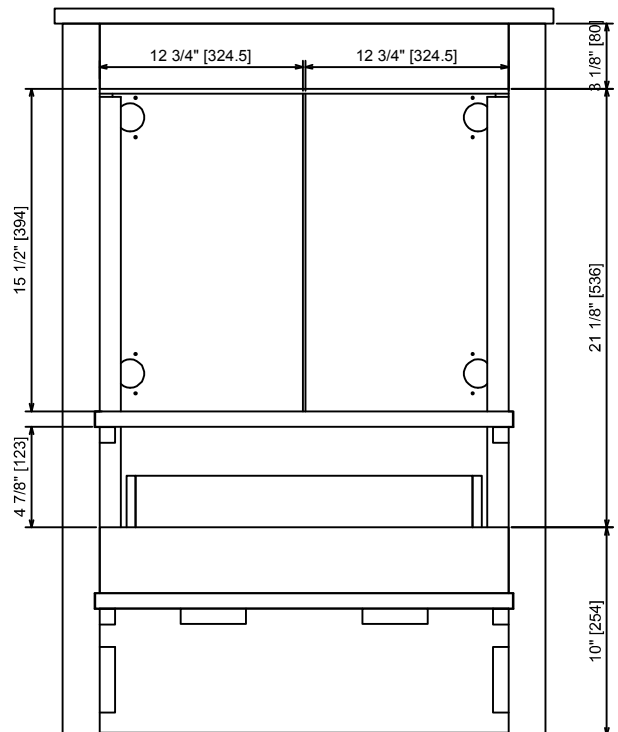

**LEXORA**®

HOME DECOR & HOME FURNISHINGS

**LLC2824FRM**

LEXORA®

HOME DECOR & HOME FURNISHINGS

LLC2824FRM

PART	DESCRIPTIONS	QUANTITY
A	Mirror	1
B	Cleat Wood	1
	<b>HARDWARE</b>	
C	Crew	3
D	Plastic Plug	3

LEXORA®

## DIMENSIONS

## PART LIST

PART	DESCRIPTIONS	QUANTITY
A	Countertop	1
B	Basin	1
C	Door Left	1
D	Door Right	1
E	Drawer	1

PART	DESCRIPTIONS	QUANTITY
F	Handle	2
G	Handle	1
H	Hingle	4
I	Drawer glides	1