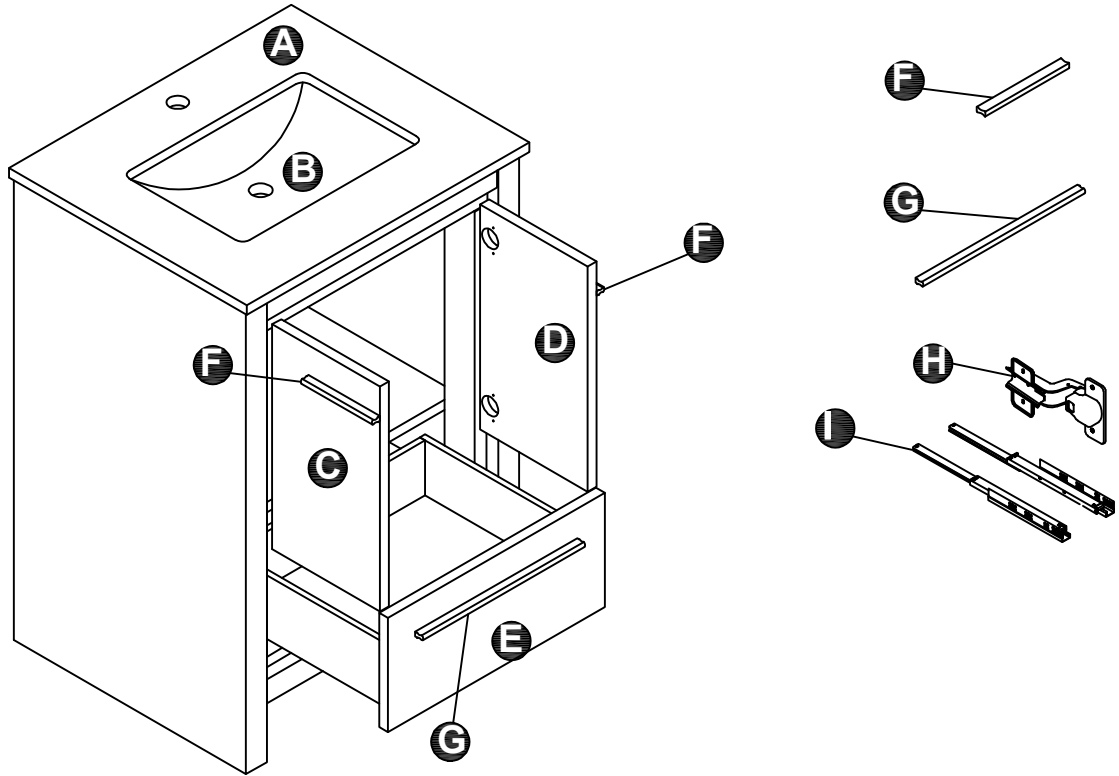

**LEXORA**®

HOME DECOR & HOME FURNISHINGS

**LLC2824FRM**

LEXORA®

HOME DECOR & HOME FURNISHINGS

LLC2824FRM

PART	DESCRIPTIONS	QUANTITY
A	Mirror	1
B	Cleat Wood	1
	<b>HARDWARE</b>	
C	Crew	3
D	Plastic Plug	3

LEXORA®

## DIMENSIONS

## PART LIST

PART	DESCRIPTIONS	QUANTITY
A	Countertop	1
B	Basin	1
C	Door Left	1
D	Door Right	1
E	Drawer	1

PART	DESCRIPTIONS	QUANTITY
F	Handle	2
G	Handle	1
H	Hingle	4
I	Drawer glides	1