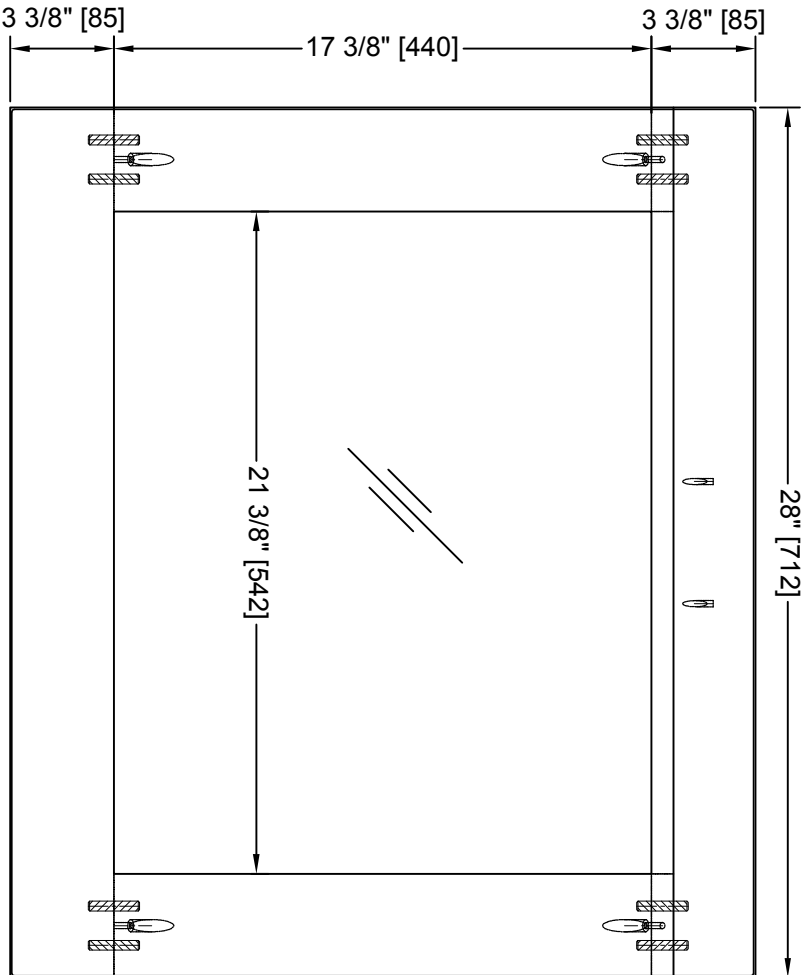

**LEXORA**®

HOME DECOR & HOME FURNISHINGS

**LLC2824FRM**

LEXORA®

HOME DECOR & HOME FURNISHINGS

LLC2824FRM

PART	DESCRIPTIONS	QUANTITY
A	Mirror	1
B	Cleat Wood	1
	<b>HARDWARE</b>	
C	Crew	3
D	Plastic Plug	3

LEXORA®

## DIMENSIONS

## PART LIST

PART	DESCRIPTIONS	QUANTITY
A	Countertop	1
B	Basin	1
C	Door Left	1
D	Door Right	1
E	Drawer	1

PART	DESCRIPTIONS	QUANTITY
F	Handle	2
G	Handle	1
H	Hingle	4
I	Drawer glides	1