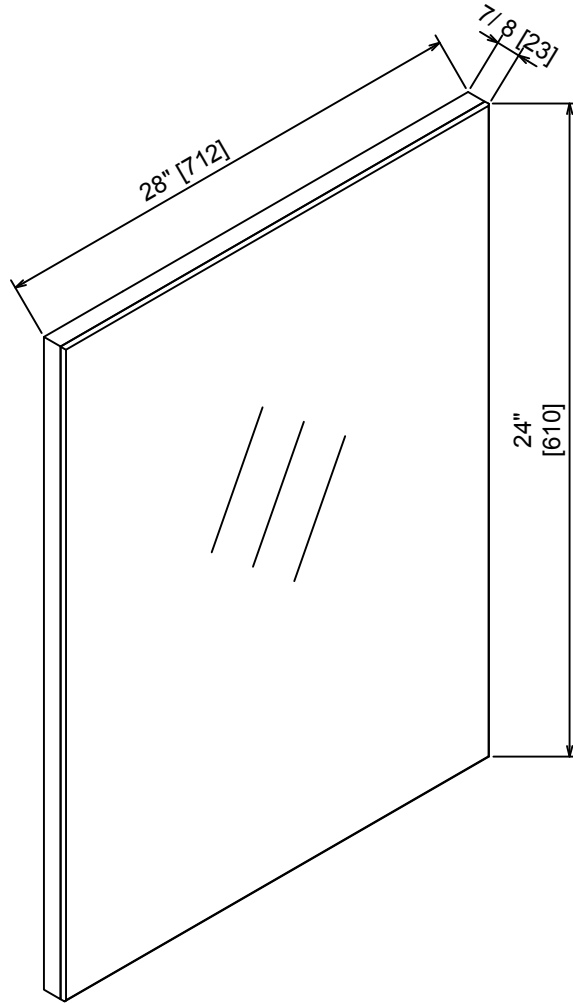

**LEXORA**®

HOME DECOR & HOME FURNISHINGS

**LLC2824FRM**

LEXORA®

HOME DECOR & HOME FURNISHINGS

LLC2824FRM

PART	DESCRIPTIONS	QUANTITY
A	Mirror	1
B	Cleat Wood	1
	<b>HARDWARE</b>	
C	Crew	3
D	Plastic Plug	3

LEXORA®

## DIMENSIONS

## PART LIST

PART	DESCRIPTIONS	QUANTITY
A	Countertop	1
B	Basin	1
C	Door Left	1
D	Door Right	1
E	Drawer	1

PART	DESCRIPTIONS	QUANTITY
F	Handle	2
G	Handle	1
H	Hingle	4
I	Drawer glides	1