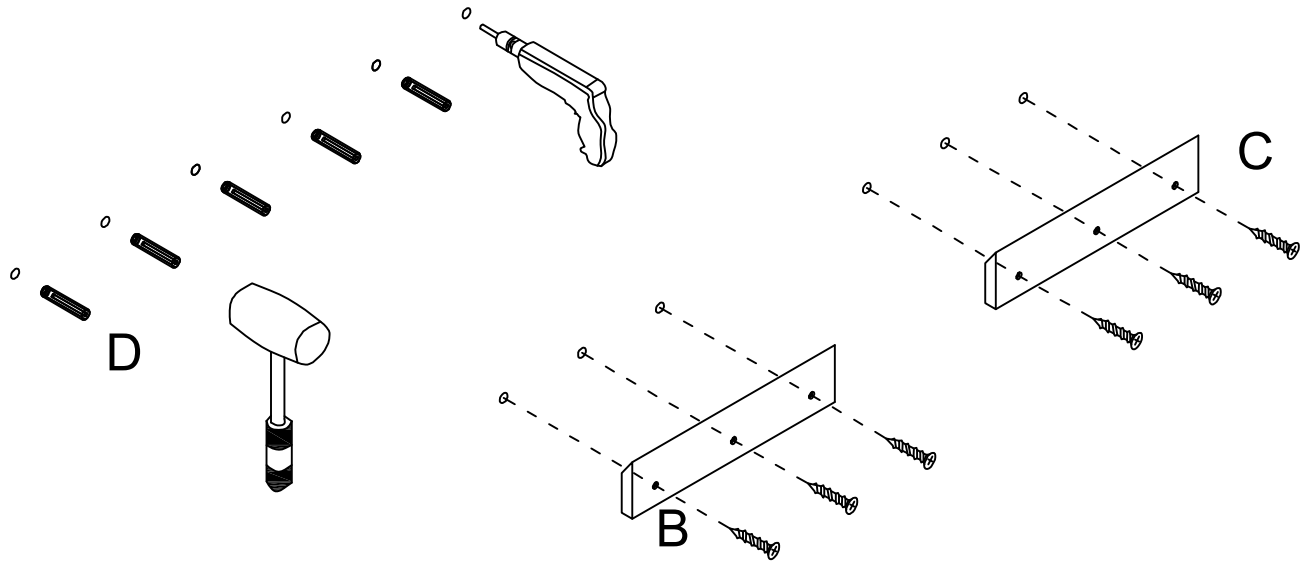

LEXORA®

HOME DECOR & HOME FURNISHINGS

LLC5524FRM

PART	DESCRIPTIONS	QUANTITY
A	Mirror	1
B	Cleat Wood	2
	HARDWARE	
C	Crew	6
D	Plastic Plug	6

PART LIST

A

B

TOOLS REQUIRED (NOT INCLUDED)

INSTALLATION

A

B

LEXORA®

HOME DECOR & HOME FURNISHINGS

LLC60DKSOS000

DIMENSIONS

PART LIST

PART	DESCRIPTIONS	QUANTITY
A	Countertop	1
B	Basin	2
C	Door (Left + Right)	4
D	Drawer	1
D'	Drawer	1
E	Handle	5
F	Hingle	8

PART	DESCRIPTIONS	QUANTITY
G	Drawer glides	2
H	Legs support	4
I	Hardware support	4
K	Allen Key	1
L	Plastic Plug	4
M	Screw	4