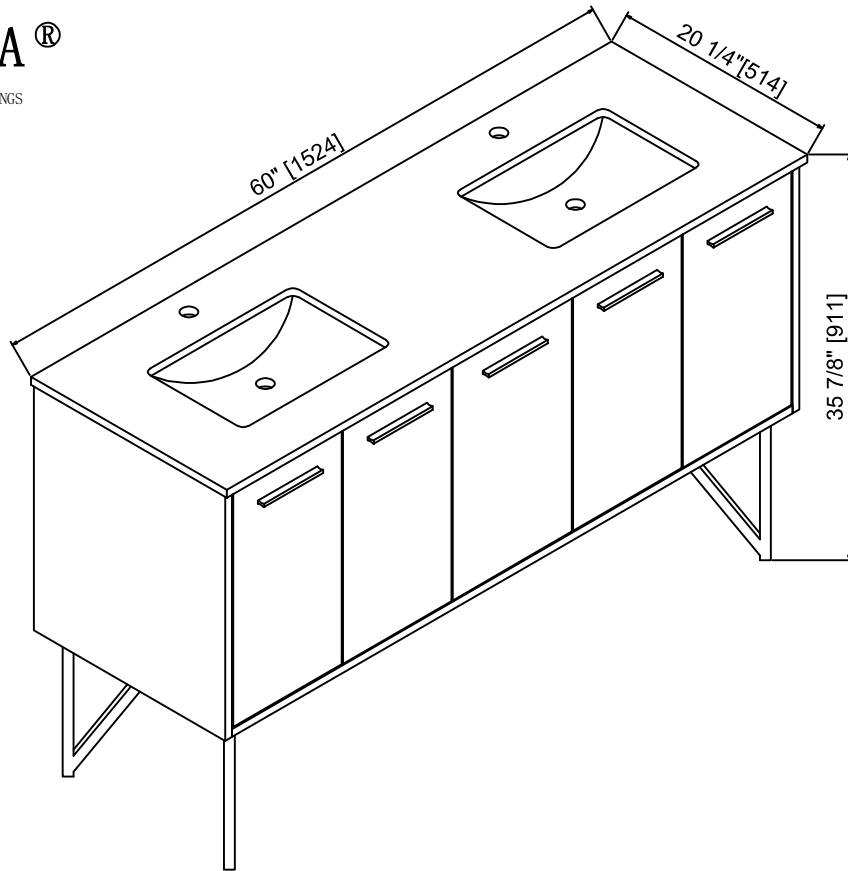

LEXORA®

HOME DECOR & HOME FURNISHINGS

LLC5524FRM

PART	DESCRIPTIONS	QUANTITY
A	Mirror	1
B	Cleat Wood	2
	HARDWARE	
C	Crew	6
D	Plastic Plug	6

PART LIST

A

B

TOOLS REQUIRED (NOT INCLUDED)

INSTALLATION

A

B

LEXORA®

HOME DECOR & HOME FURNISHINGS

LLC60DKSOS000

DIMENSIONS

PART LIST

PART	DESCRIPTIONS	QUANTITY
A	Countertop	1
B	Basin	2
C	Door (Left + Right)	4
D	Drawer	1
D'	Drawer	1
E	Handle	5
F	Hingle	8

PART	DESCRIPTIONS	QUANTITY
G	Drawer glides	2
H	Legs support	4
I	Hardware support	4
K	Allen Key	1
L	Plastic Plug	4
M	Screw	4