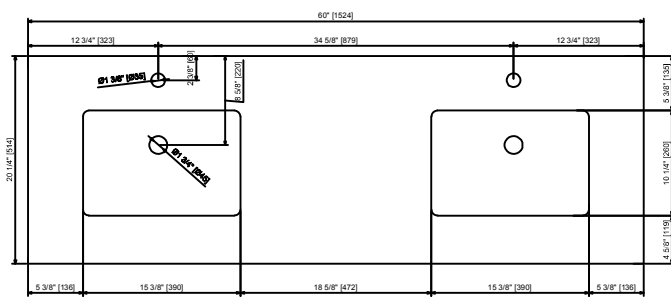

INSTALLATION

A

B

LEXORA®

HOME DECOR & HOME FURNISHINGS

LLC60DKSOS000

DIMENSIONS

PART LIST

PART	DESCRIPTIONS	QUANTITY
A	Countertop	1
B	Basin	2
C	Door (Left + Right)	4
D	Drawer	1
D'	Drawer	1
E	Handle	5
F	Hingle	8

PART	DESCRIPTIONS	QUANTITY
G	Drawer glides	2
H	Legs support	4
I	Hardware support	4
K	Allen Key	1
L	Plastic Plug	4
M	Screw	4