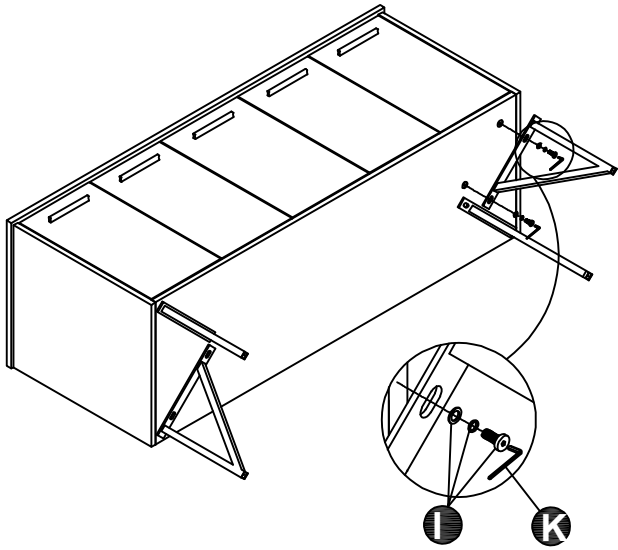

INSTALLATION

A   **B**