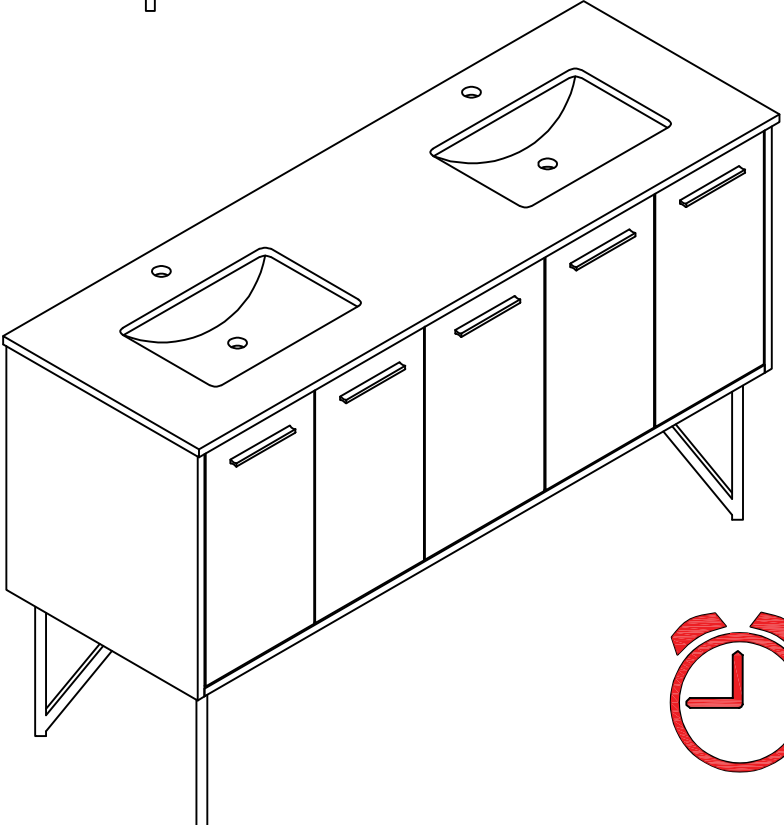

PART	DESCRIPTIONS	QUANTITY
A	Countertop	1
B	Basin	2
C	Door (Left + Right)	4
D	Drawer	1
D'	Drawer	1
E	Handle	5
F	Hingle	8

PART	DESCRIPTIONS	QUANTITY
G	Drawer glides	2
H	Legs support	4
I	Hardware support	4
K	Allen Key	1
L	Plastic Plug	4
M	Screw	4

INSTALLATION

A **B**

C

D

INSTALLATION

E

24!

DRAWER