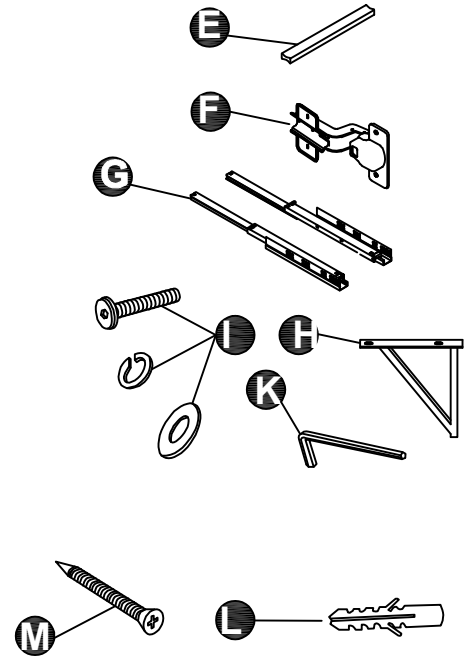

LEXORA®

HOME DECOR & HOME FURNISHINGS

LLC5524FRM

PART	DESCRIPTIONS	QUANTITY
A	Mirror	1
B	Cleat Wood	2
	HARDWARE	
C	Crew	6
D	Plastic Plug	6

PART LIST

A

B

TOOLS REQUIRED (NOT INCLUDED)

INSTALLATION

A

B

LEXORA®

HOME DECOR & HOME FURNISHINGS

LLC60DKSOS000

DIMENSIONS

PART LIST

PART	DESCRIPTIONS	QUANTITY
A	Countertop	1
B	Basin	2
C	Door (Left + Right)	4
D	Drawer	1
D'	Drawer	1
E	Handle	5
F	Hingle	8

PART	DESCRIPTIONS	QUANTITY
G	Drawer glides	2
H	Legs support	4
I	Hardware support	4
K	Allen Key	1
L	Plastic Plug	4
M	Screw	4