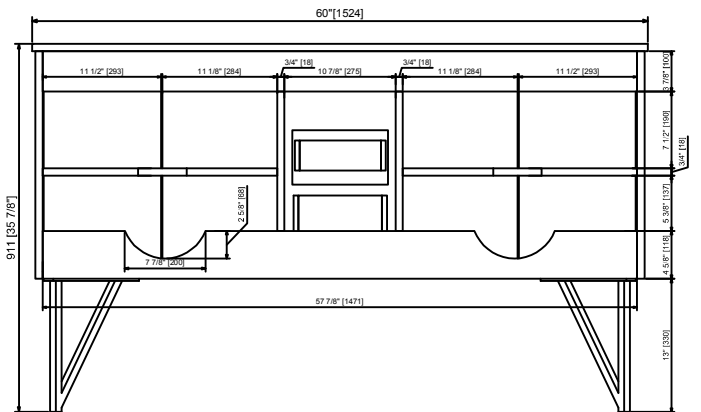

INSTALLATION

A

B

LEXORA®

HOME DECOR & HOME FURNISHINGS

LLC60DKSOS000

DIMENSIONS

PART LIST

PART	DESCRIPTIONS	QUANTITY
A	Countertop	1
B	Basin	2
C	Door (Left + Right)	4
D	Drawer	1
D'	Drawer	1
E	Handle	5
F	Hingle	8

PART	DESCRIPTIONS	QUANTITY
G	Drawer glides	2
H	Legs support	4
I	Hardware support	4
K	Allen Key	1
L	Plastic Plug	4
M	Screw	4