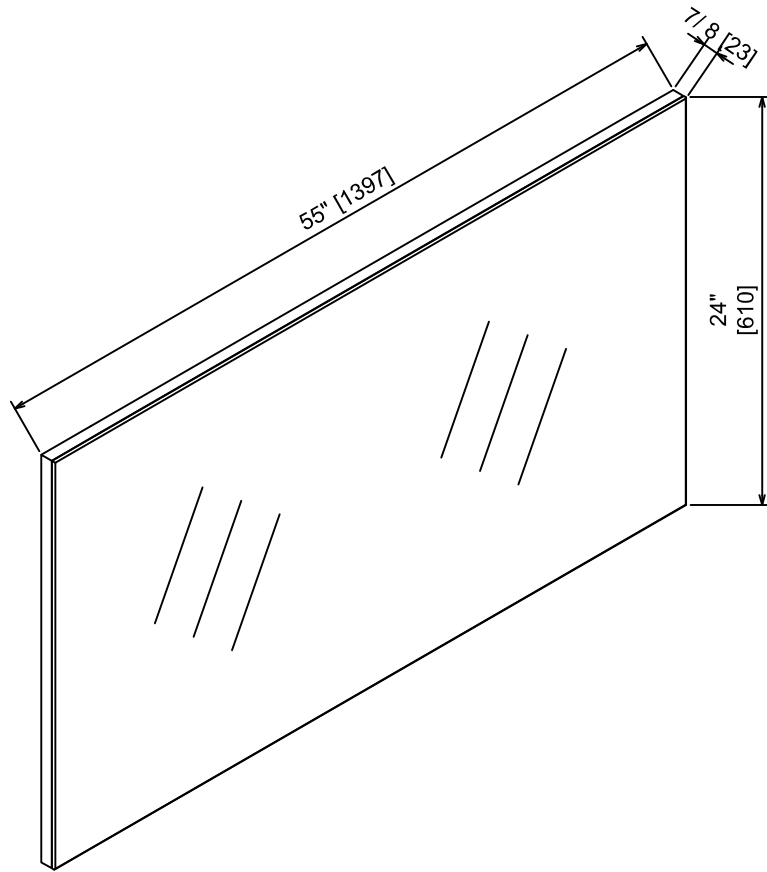

LEXORA®

HOME DECOR & HOME FURNISHINGS

LLC5524FRM

PART	DESCRIPTIONS	QUANTITY
A	Mirror	1
B	Cleat Wood	2
	HARDWARE	
C	Crew	6
D	Plastic Plug	6

PART LIST

A

B

TOOLS REQUIRED (NOT INCLUDED)

INSTALLATION

A

B

LEXORA®

HOME DECOR & HOME FURNISHINGS

LLC60DKSOS000

DIMENSIONS

PART LIST

PART	DESCRIPTIONS	QUANTITY
A	Countertop	1
B	Basin	2
C	Door (Left + Right)	4
D	Drawer	1
D'	Drawer	1
E	Handle	5
F	Hingle	8

PART	DESCRIPTIONS	QUANTITY
G	Drawer glides	2
H	Legs support	4
I	Hardware support	4
K	Allen Key	1
L	Plastic Plug	4
M	Screw	4