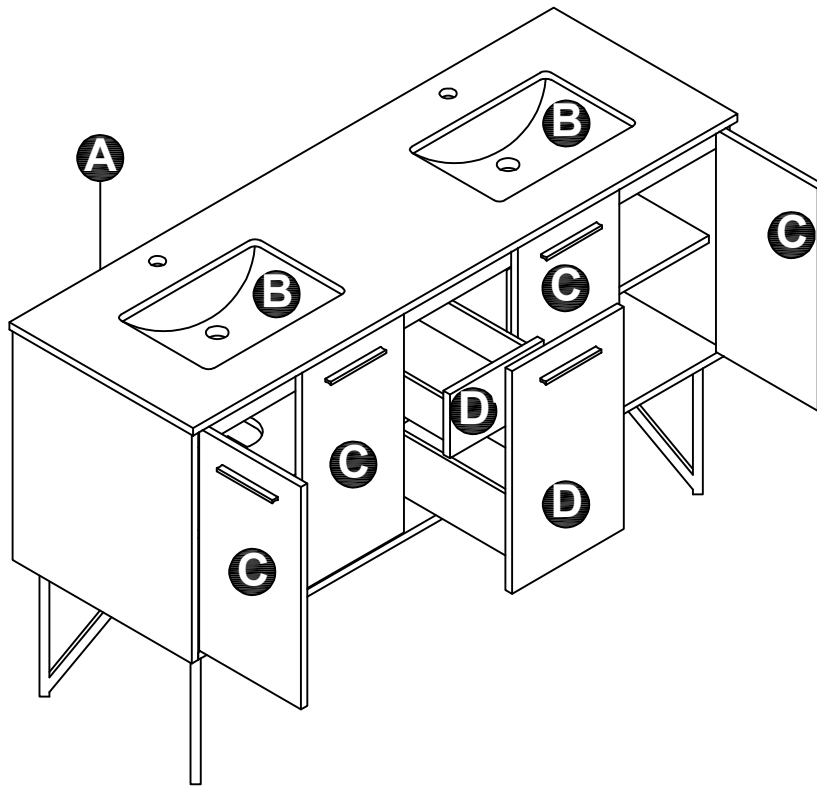

LEXORA®

HOME DECOR & HOME FURNISHINGS

LLC5524FRM

PART	DESCRIPTIONS	QUANTITY
A	Mirror	1
B	Cleat Wood	2
	HARDWARE	
C	Crew	6
D	Plastic Plug	6

PART LIST

A

B

TOOLS REQUIRED (NOT INCLUDED)

INSTALLATION

A

B

LEXORA®

HOME DECOR & HOME FURNISHINGS

LLC60DKSOS000

DIMENSIONS

PART LIST

PART	DESCRIPTIONS	QUANTITY
A	Countertop	1
B	Basin	2
C	Door (Left + Right)	4
D	Drawer	1
D'	Drawer	1
E	Handle	5
F	Hingle	8

PART	DESCRIPTIONS	QUANTITY
G	Drawer glides	2
H	Legs support	4
I	Hardware support	4
K	Allen Key	1
L	Plastic Plug	4
M	Screw	4