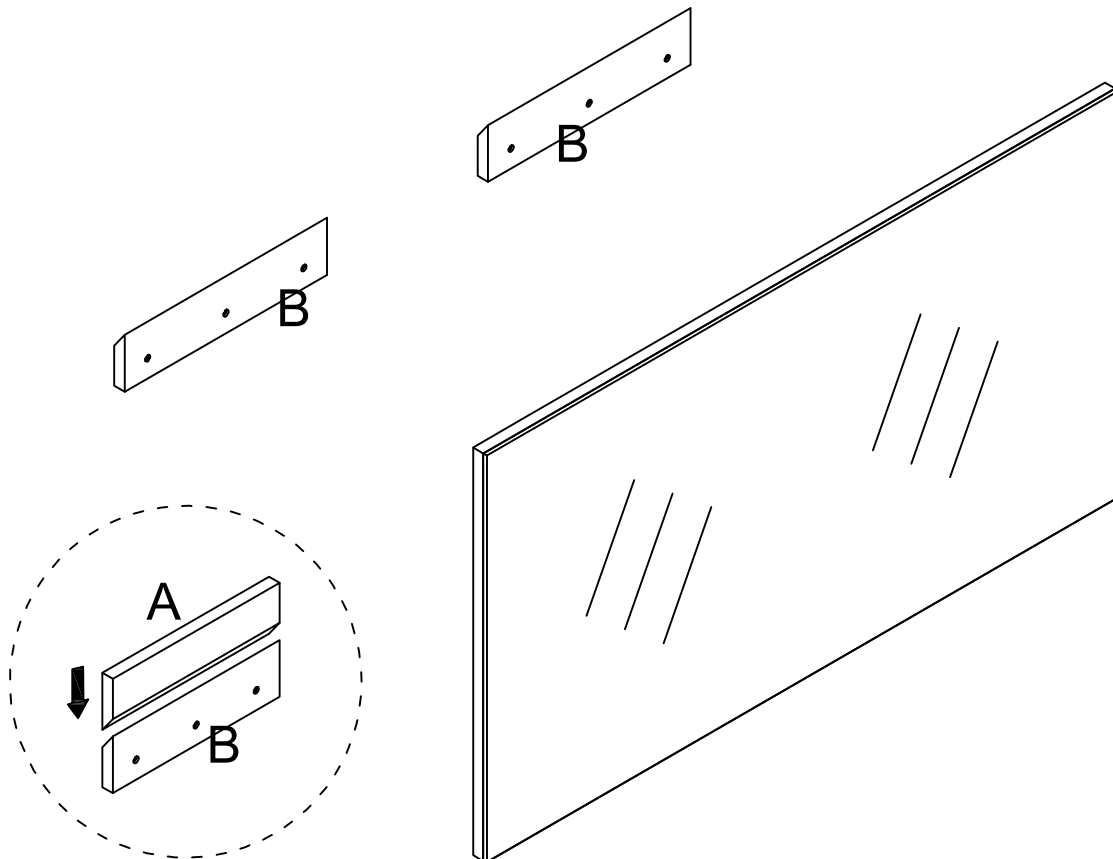

LEXORA®

HOME DECOR & HOME FURNISHINGS

LLC5524FRM

PART	DESCRIPTIONS	QUANTITY
A	Mirror	1
B	Cleat Wood	2
	HARDWARE	
C	Crew	6
D	Plastic Plug	6

PART LIST

A

B

TOOLS REQUIRED (NOT INCLUDED)

INSTALLATION

A

B

LEXORA®

HOME DECOR & HOME FURNISHINGS

LLC60DKSOS000

DIMENSIONS

PART LIST

PART	DESCRIPTIONS	QUANTITY
A	Countertop	1
B	Basin	2
C	Door (Left + Right)	4
D	Drawer	1
D'	Drawer	1
E	Handle	5
F	Hingle	8

PART	DESCRIPTIONS	QUANTITY
G	Drawer glides	2
H	Legs support	4
I	Hardware support	4
K	Allen Key	1
L	Plastic Plug	4
M	Screw	4