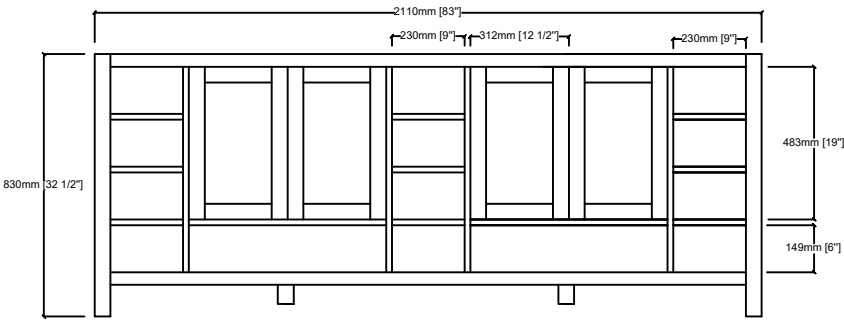

# JACQUES 84"

Length: 84"  
Width: 22"  
Height: 34"

MIRROR

TOP

FRONT VIEW

BACK VIEW

SIDE VIEW