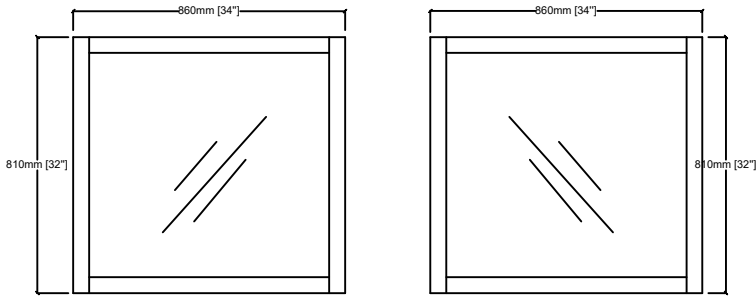

# JACQUES 84"

Length: 84"  
Width: 22"  
Height: 34"

MIRROR

TOP

FRONT VIEW

BACK VIEW

SIDE VIEW