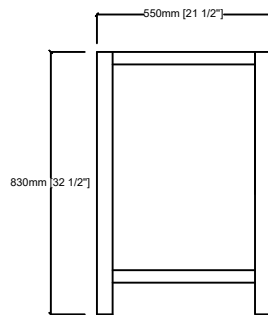

# JACQUES 84"

Length: 84"  
Width: 22"  
Height: 34"

MIRROR

TOP

FRONT VIEW

BACK VIEW

SIDE VIEW