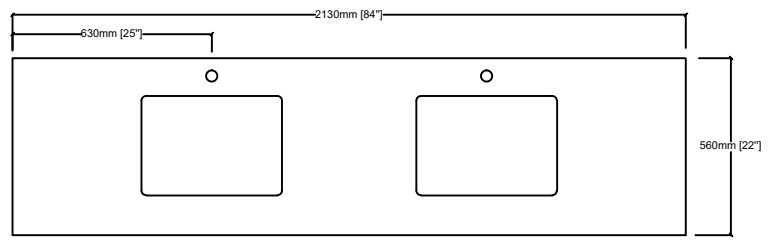

# JACQUES 84"

Length: 84"  
Width: 22"  
Height: 34"

MIRROR

TOP

FRONT VIEW

BACK VIEW

SIDE VIEW