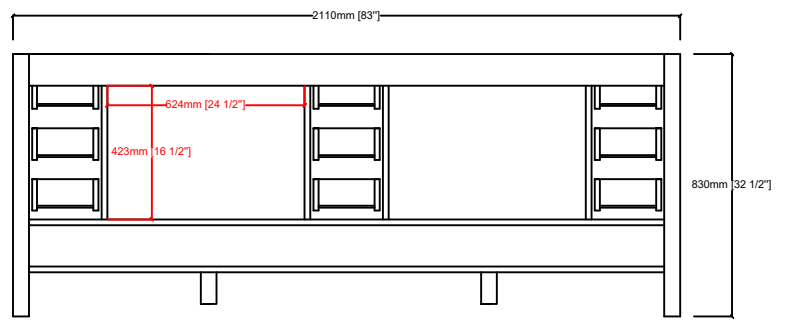

# JACQUES 84"

Length: 84"  
Width: 22"  
Height: 34"

MIRROR

TOP

FRONT VIEW

BACK VIEW

SIDE VIEW