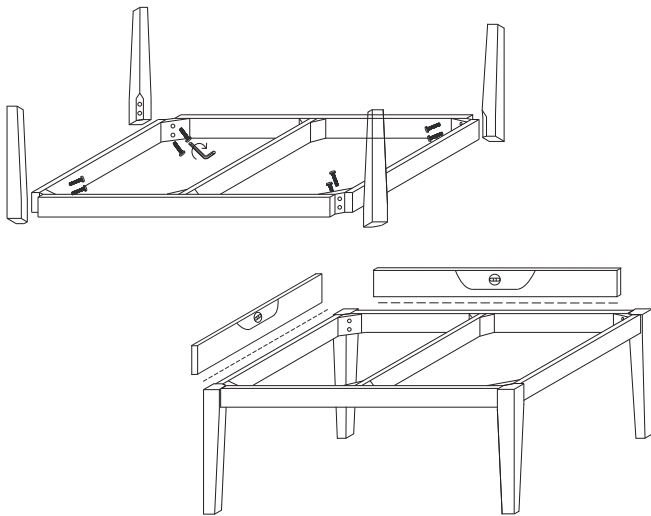

BELLATERRA HOME

Model: 400400 CABINET + WOODEN BASE

Tools List (Not included)

Spirit Level

Wood Glue

Parts List (Included)

Wooden Base
(1pc)

Wood Leg
(4pcs)

Hex head screw
(8pcs)

Hex head screw driver
(1pc)

Step 1

Step 2

Step 3

Step 4

INSTALLATION TIPS:

NOTE: SINK STYLE, SHAPE, FAUCET HOLES, CUTOUT ON TOP, VANITY MAY VARY FROM THE PICTURE ABOVE. INSTRUCTIONAL PURPOSE ONLY.