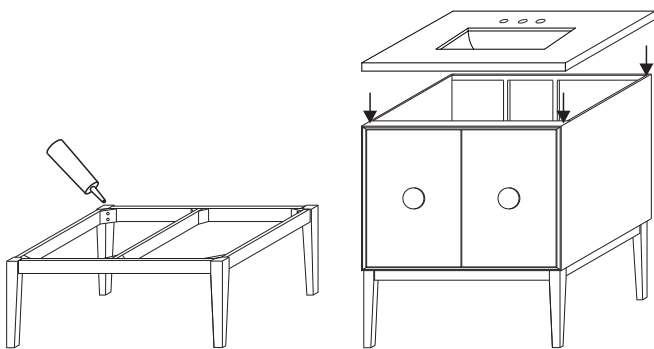

BELLATERRA HOME

Model: 400400 CABINET + WOODEN BASE

Tools List (Not included)

Spirit Level

Wood Glue

Parts List (Included)

Wooden Base
(1pc)

Wood Leg
(4pcs)

Hex head screw
(8pcs)

Hex head screw driver
(1pc)

Step 1

Step 2

Step 3

Step 4

INSTALLATION TIPS:

NOTE: SINK STYLE, SHAPE, FAUCET HOLES, CUTOUT ON TOP, VANITY MAY VARY FROM THE PICTURE ABOVE. INSTRUCTIONAL PURPOSE ONLY.