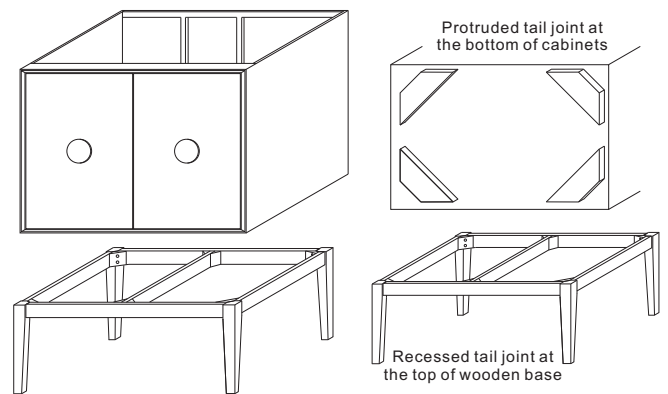

BELLATERRA HOME

Model: 400400 CABINET + WOODEN BASE

Tools List (Not included)

Spirit Level

Wood Glue

Parts List (Included)

Wooden Base
(1pc)

Wood Leg
(4pcs)

Hex head screw
(8pcs)

Hex head screw driver
(1pc)

Step 1

Step 2

Step 3

Step 4

INSTALLATION TIPS:

NOTE: SINK STYLE, SHAPE, FAUCET HOLES, CUTOUT ON TOP, VANITY MAY VARY FROM THE PICTURE ABOVE. INSTRUCTIONAL PURPOSE ONLY.