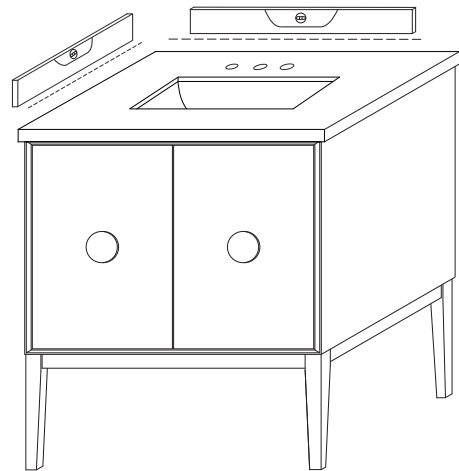

BELLATERRA HOME

Model: 400400 CABINET + WOODEN BASE

Tools List (Not included)

Spirit Level

Wood Glue

Parts List (Included)

Wooden Base
(1pc)

Wood Leg
(4pcs)

Hex head screw
(8pcs)

Hex head screw driver
(1pc)

Step 1

Step 2

Step 3

Step 4

INSTALLATION TIPS:

NOTE: SINK STYLE, SHAPE, FAUCET HOLES, CUTOUT ON TOP, VANITY MAY VARY FROM THE PICTURE ABOVE. INSTRUCTIONAL PURPOSE ONLY.