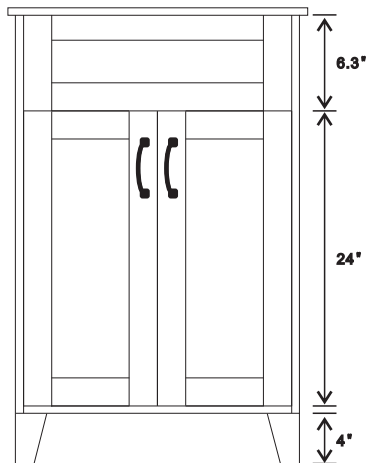

BELLATERRA HOME

Model: 9003-24

Top view

Front view

Back view

Side view

NOTE: SINK STYLE, SHAPE, FAUCET HOLES, CUTOUT ON TOP, VANITY MAY VARY FROM THE PICTURE ABOVE. INSTRUCTIONAL PURPOSE ONLY.

Professional installation is recommended.
www.bellaterra-home.com