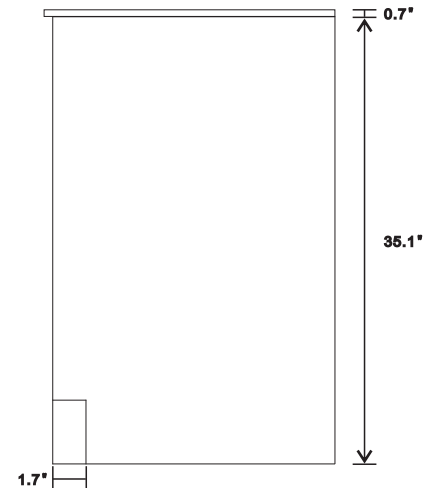

BELLATERRA HOME

Model: 9003-24

Top view

Front view

Back view

Side view

NOTE: SINK STYLE, SHAPE, FAUCET HOLES, CUTOUT ON TOP, VANITY MAY VARY FROM THE PICTURE ABOVE. INSTRUCTIONAL PURPOSE ONLY.

Professional installation is recommended.
www.bellaterra-home.com