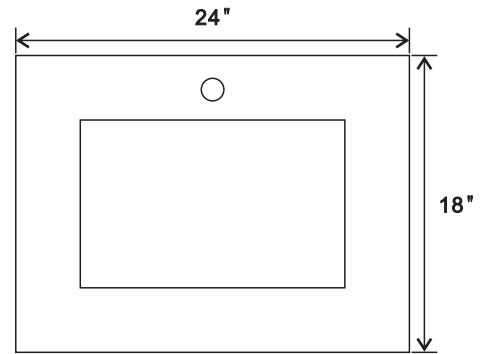

BELLATERRA HOME

Model: 9003-24

Top view

Front view

Back view

Side view

NOTE: SINK STYLE, SHAPE, FAUCET HOLES, CUTOUT ON TOP, VANITY MAY VARY FROM THE PICTURE ABOVE. INSTRUCTIONAL PURPOSE ONLY.

Professional installation is recommended.
www.bellaterra-home.com