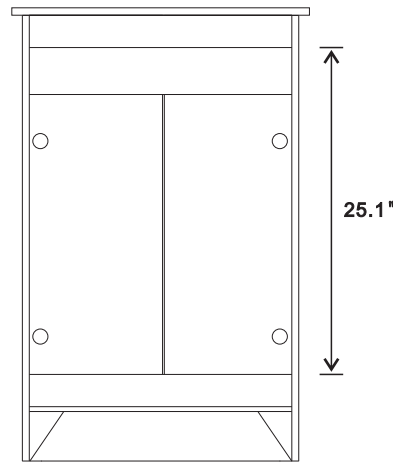

BELLATERRA HOME

Model: 9003-24

Top view

Front view

Back view

Side view

NOTE: SINK STYLE, SHAPE, FAUCET HOLES, CUTOUT ON TOP, VANITY MAY VARY FROM THE PICTURE ABOVE. INSTRUCTIONAL PURPOSE ONLY.

Professional installation is recommended.
www.bellaterra-home.com