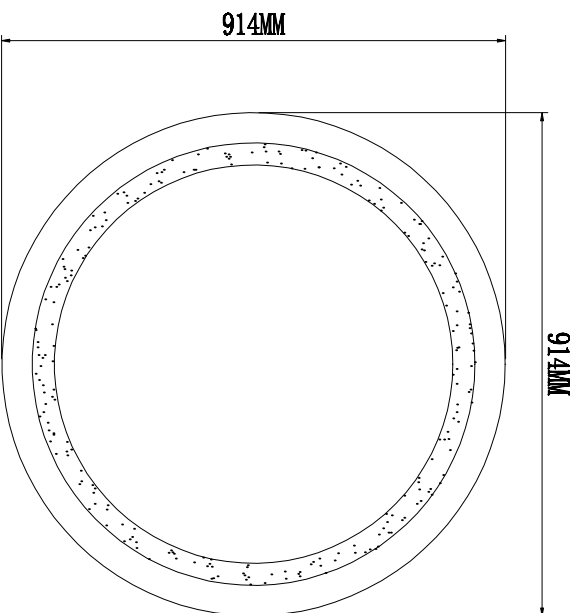

INSTALLATION INSTRUCTIONS

MODEL: 808451-M-36

Installation Instructions

5

6