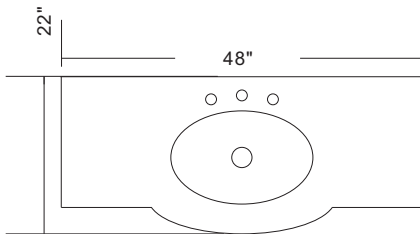

BELLATERRA HOME

Model: 605115

Tools List (Not included)

Tape Measure

Silicone

Spirit Level

Use a spirit level to ensure the vanity is level from left to right and front to back, adjust if needed.

Step 1

Apply silicone sealant evenly along the bottom of backsplash and wall. Backsplash not included and must be purchased separately. Backsplash sold separately.

Step 2

Place backsplash on the surface of the counter with the siliconed side down. Check for alignment and let it dry for 24 hours. Skip this step if backsplash was not purchased.

Step 3

Please refer to the measurement of the counter top as below.

Step 4

Please refer to the following dimensions of faucet holes for vanities with undermount square sink.

Faucet hole specification-1

Please refer to the following dimensions of faucet holes for vanities with undermount oval sink.