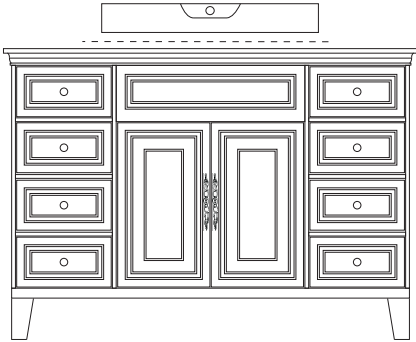

BELLATERRA HOME

Model: 605115

Tools List (Not included)

Tape Measure

Silicone

Spirit Level

Use a spirit level to ensure the vanity is level from left to right and front to back, adjust if needed.

Step 1

Apply silicone sealant evenly along the bottom of backsplash and wall. Backsplash not included and must be purchased separately. Backsplash sold separately.

Step 2

Place backsplash on the surface of the counter with the siliconed side down. Check for alignment and let it dry for 24 hours. Skip this step if backsplash was not purchased.