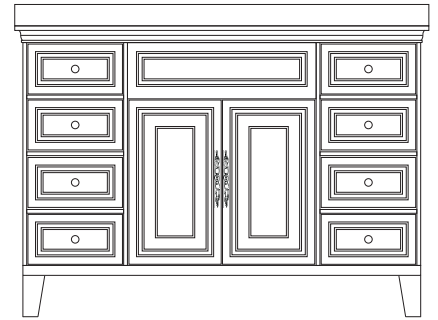

Step 3

Please refer to the measurement of the counter top as below.