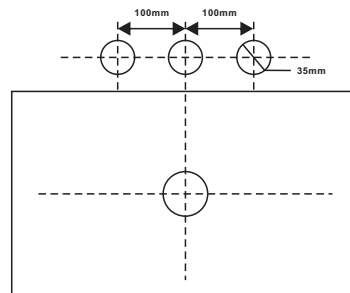

BELLATERRA HOME

Model: 605115

Tools List (Not included)

Tape Measure

Silicone

Spirit Level

Use a spirit level to ensure the vanity is level from left to right and front to back, adjust if needed.

Step 1

Step 3

Please refer to the measurement of the counter top as below.

Step 4

Please refer to the following dimensions of faucet holes for vanities with undermount square sink.

Faucet hole specification-1

Please refer to the following dimensions of faucet holes for vanities with undermount oval sink.

INSTALLATION TIPS:

press down the pin on this side & press up the one on another side to pull out the drawer box.

NOTE: SINK STYLE, SHAPE, FAUCET HOLES, CUTOUT ON TOP, VANITY MAY VARY FROM THE PICTURE ABOVE. INSTRUCTIONAL PURPOSE ONLY.