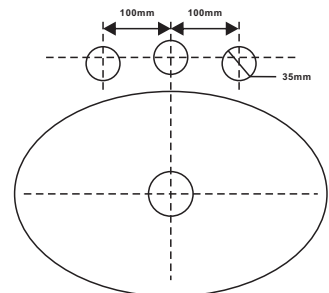

BELLATERRA HOME

Model: 605115

Tools List (Not included)

Tape Measure

Silicone

Spirit Level

Use a spirit level to ensure the vanity is level from left to right and front to back, adjust if needed.

Step 1

Step 3

Please refer to the measurement of the counter top as below.

Step 4

Please refer to the following dimensions of faucet holes for vanities with undermount square sink.

Faucet hole specification-1

Please refer to the following dimensions of faucet holes for vanities with undermount oval sink.