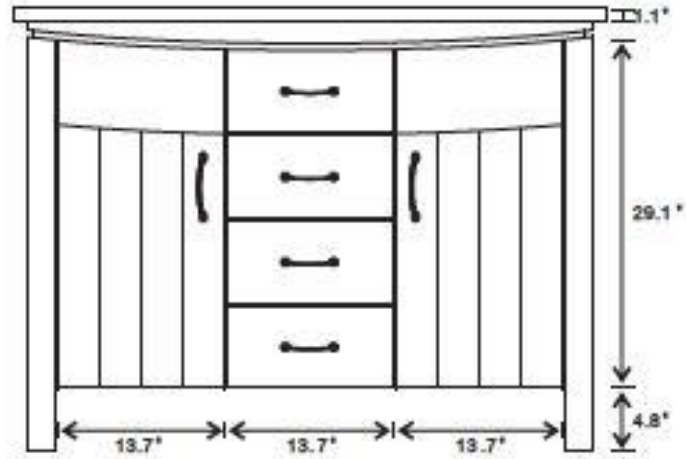

6001R-48-NL-BG

Front view

Right Sink

Top view

Back view

Side view