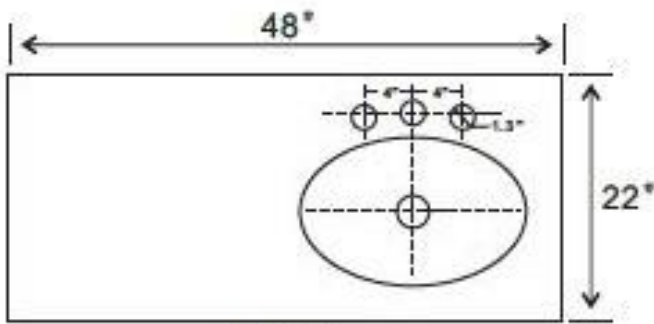

6001R-48-NL-BG

Front view

Right Sink

Top view

Back view

Side view