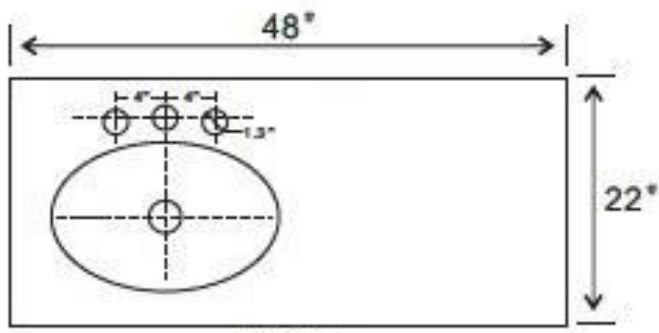

6001L-48-NL-JW

Front view

Top view

Back view

Side view