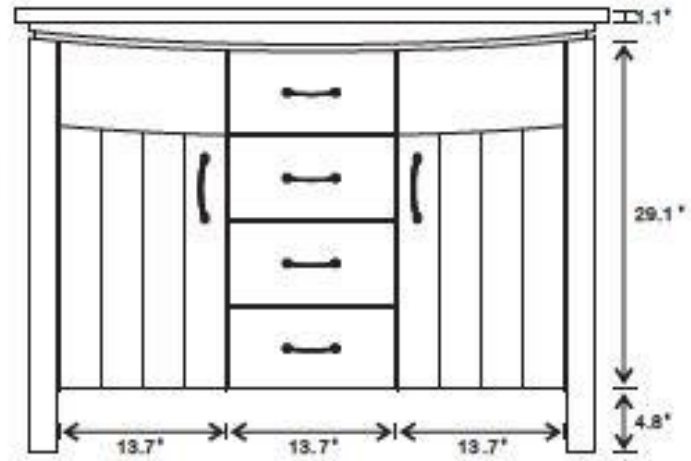

# 6001C-48-NL-JW

Front view

Center Sink

Top view

Back view

Side view