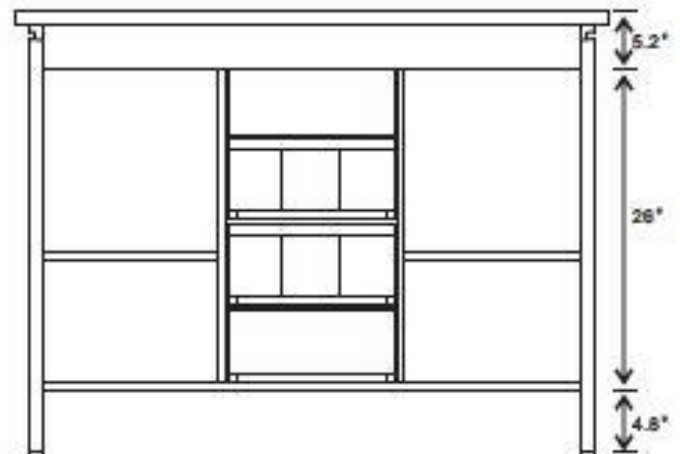

# 6001C-48-NL-JW

Front view

Center Sink

Top view

Back view

Side view