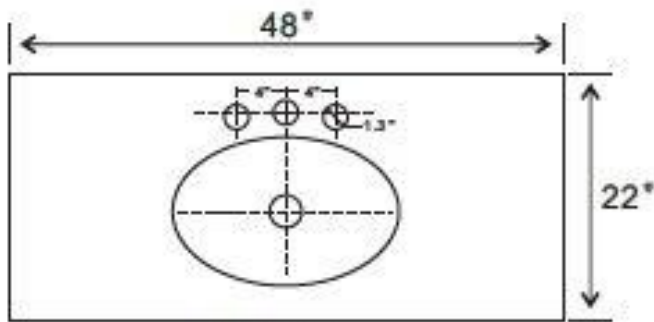

# 6001C-48-NL-JW

Front view

Center Sink

Top view

Back view

Side view