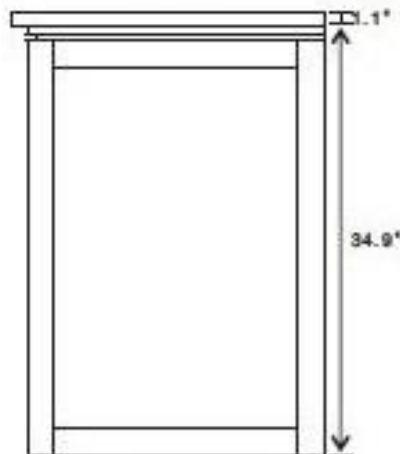

# 6001C-48-NL-JW

Front view

Center Sink

Top view

Back view

Side view