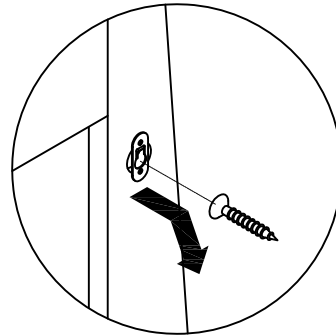

## Hardware

No.	Draw	Qty
A		4 PCS
B		4 PCS

Step1

Step2

Step3

Finished

Description:

Mirror

Size:

1400x70x650mm

Tools: