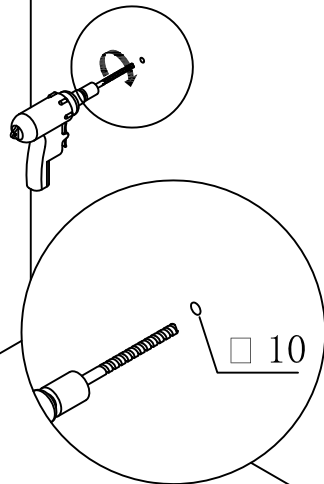

## Hardware

No.	Draw	Qty
A		2 PCS
B		2 PCS
C		2 PCS

Step1

Step2

Step3

Step4

Finished

Description:  
Main Cabinet  
Size:  
1500x460x830mm

Size:

1400x70x650mm

Tools: