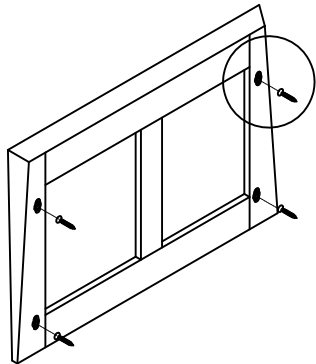

## Hardware

No.	Draw	Qty
A		4 PCS
B		4 PCS

Step1

Step2

Step3

Finished

Description:

Mirror

Size:

1400x70x650mm

Tools: