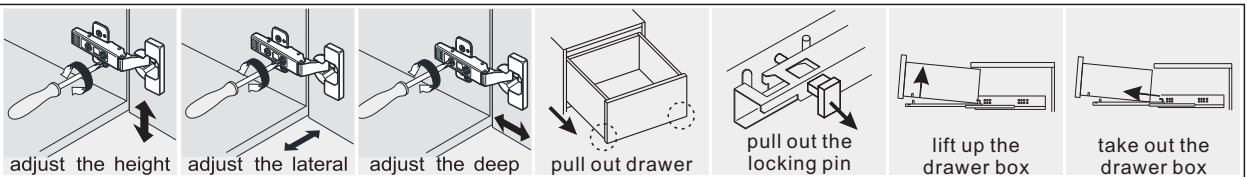

Hex head screw
(8pcs)

Hex head screw driver
(1pc)

Step 1

Step 2

Step 3

Step 4

INSTALLATION TIPS:

NOTE: SINK STYLE, SHAPE, FAUCET HOLES, CUTOUT ON TOP, VANITY MAY VARY FROM THE PICTURE ABOVE. INSTRUCTIONAL PURPOSE ONLY.