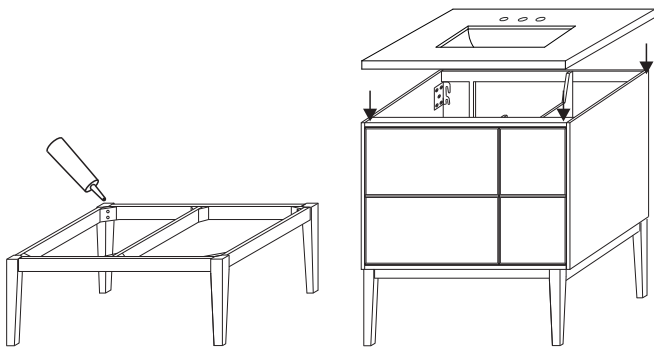

BELLATERRA HOME

Model: 400500 CABINET + WOODEN BASE

Tools List (Not included)

Spirit Level

Wood Glue

Parts List (Included)

Wooden Base
(1pc)

Wood Leg
(4pcs)

Hex head screw
(8pcs)

Hex head screw driver
(1pc)

Step 1

Step 2

Step 3

Step 4

INSTALLATION TIPS:

NOTE: SINK STYLE, SHAPE, FAUCET HOLES, CUTOUT ON TOP, VANITY MAY VARY FROM THE PICTURE ABOVE. INSTRUCTIONAL PURPOSE ONLY.