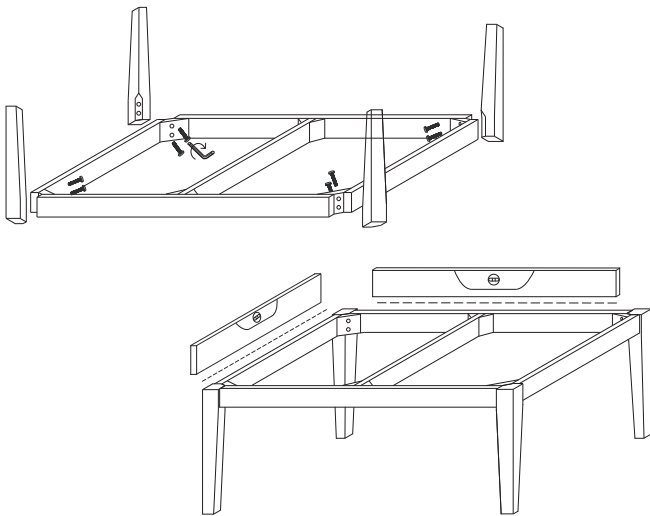

BELLATERRA HOME

Model: 400500 CABINET + WOODEN BASE

Tools List (Not included)

Spirit Level

Wood Glue

Parts List (Included)

Wooden Base
(1pc)

Wood Leg
(4pcs)

Hex head screw
(8pcs)

Hex head screw driver
(1pc)

Step 1

Step 2

Step 3

Step 4

INSTALLATION TIPS:

NOTE: SINK STYLE, SHAPE, FAUCET HOLES, CUTOUT ON TOP, VANITY MAY VARY FROM THE PICTURE ABOVE. INSTRUCTIONAL PURPOSE ONLY.