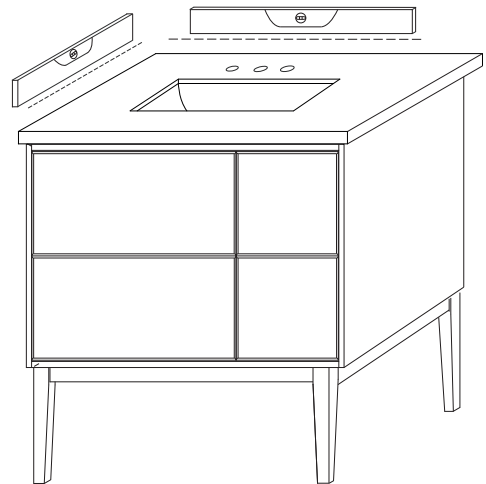

BELLATERRA HOME

Model: 400500 CABINET + WOODEN BASE

Tools List (Not included)

Spirit Level

Wood Glue

Parts List (Included)

Wooden Base
(1pc)

Wood Leg
(4pcs)

Hex head screw
(8pcs)

Hex head screw driver
(1pc)

Step 1

Step 2

Step 3

Step 4

INSTALLATION TIPS:

NOTE: SINK STYLE, SHAPE, FAUCET HOLES, CUTOUT ON TOP, VANITY MAY VARY FROM THE PICTURE ABOVE. INSTRUCTIONAL PURPOSE ONLY.