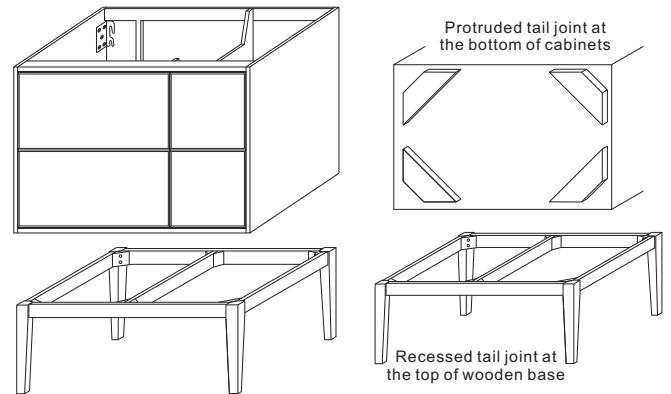

BELLATERRA HOME

Model: 400500 CABINET + WOODEN BASE

Tools List (Not included)

Spirit Level

Wood Glue

Parts List (Included)

Wooden Base
(1pc)

Wood Leg
(4pcs)

Hex head screw
(8pcs)

Hex head screw driver
(1pc)

Step 1

Step 2

Step 3

Step 4

INSTALLATION TIPS:

NOTE: SINK STYLE, SHAPE, FAUCET HOLES, CUTOUT ON TOP, VANITY MAY VARY FROM THE PICTURE ABOVE. INSTRUCTIONAL PURPOSE ONLY.