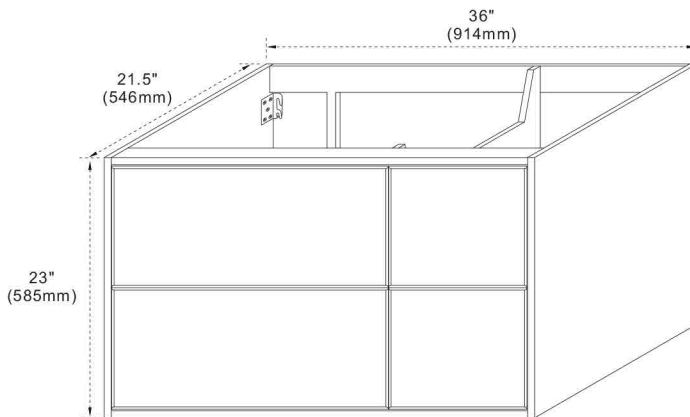

Model: 400500-CAB

FEATURES

1. Single 18" oval undermount sink cutout;
2. 8" wide spread faucet holes;
3. 4" height backsplash included;
4. Thickness laminated to 1.2"

TOP COLORS/FINISHES

WM - Natural White Carrara marble;
BG - Natural Black Galaxy Granite;
GY - Natural Grey Granite;
WE - White Engineer Quartz

**NOTE: SINK STYLE, SHAPE, FAUCET HOLES, CUTOUT ON TOP, VANITY MAY VARY FROM THE PICTURE ABOVE.
INSTRUCTIONAL PURPOSE ONLY.**