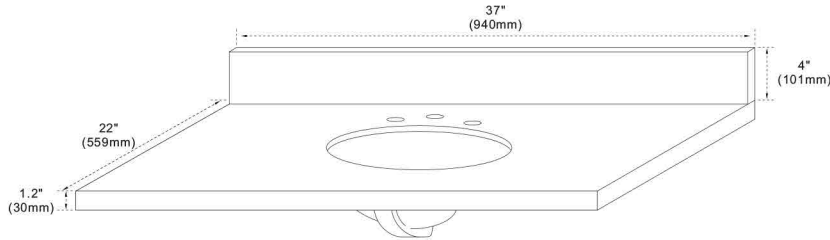

Model: 400500-CAB

FEATURES

1. Single 18" oval undermount sink cutout;
2. 8" wide spread faucet holes;
3. 4" height backsplash included;
4. Thickness laminated to 1.2"

TOP COLORS/FINISHES

WM - Natural White Carrara marble;
BG - Natural Black Galaxy Granite;
GY - Natural Grey Granite;
WE - White Engineer Quartz

**NOTE: SINK STYLE, SHAPE, FAUCET HOLES, CUTOUT ON TOP, VANITY MAY VARY FROM THE PICTURE ABOVE.
INSTRUCTIONAL PURPOSE ONLY.**