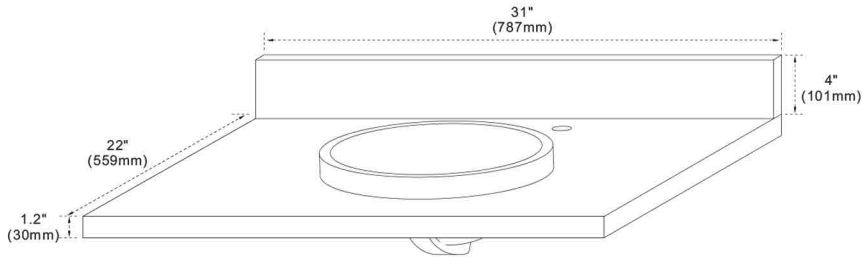

Model: 400400

FEATURES

1. Single 18" round topmount sink cutout;
2. Single facet hole;
3. 4" height backsplash included;
4. Thickness laminated to 1.2"

TOP COLORS/FINISHES

WM - Natural White Carrara marble;
BG - Natural Black Galaxy Granite;
GY Natural Grey Granite;
WE - White Engineer Quartz