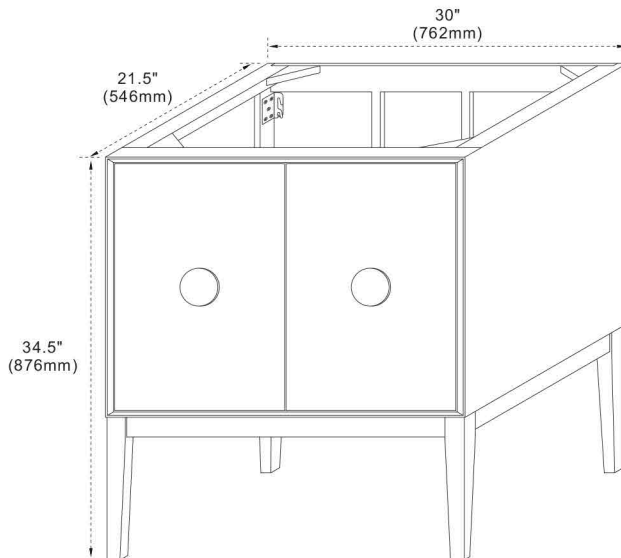

Model: 400400

FEATURES

1. Single 18" round topmount sink cutout;
2. Single facet hole;
3. 4" height backsplash included;
4. Thickness laminated to 1.2"

TOP COLORS/FINISHES

WM - Natural White Carrara marble;
BG - Natural Black Galaxy Granite;
GY Natural Grey Granite;
WE - White Engineer Quartz