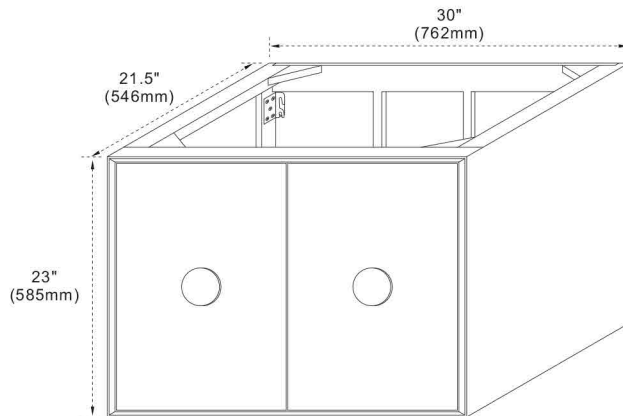

Model: 400400-CAB

FEATURES

1. Single 18" round topmount sink cutout;
2. Single facet hole;
3. 4" height backsplash included;
4. Thickness laminated to 1.2"

TOP COLORS/FINISHES

WM - Natural White Carrara marble;
BG - Natural Black Galaxy Granite;
GY Natural Grey Granite;
WE - White Engineer Quartz