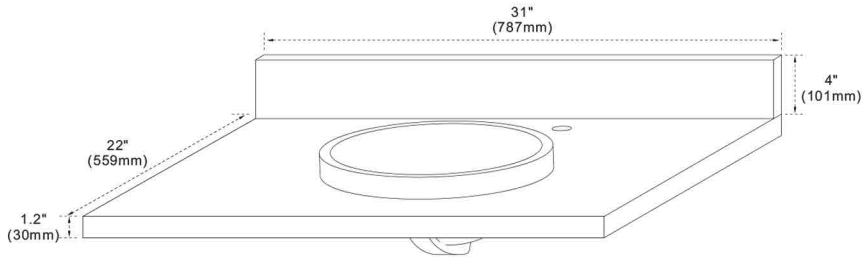

Model: 400400-CAB

FEATURES

1. Single 18" round topmount sink cutout;
2. Single facet hole;
3. 4" height backsplash included;
4. Thickness laminated to 1.2"

TOP COLORS/FINISHES

WM - Natural White Carrara marble;
BG - Natural Black Galaxy Granite;
GY Natural Grey Granite;
WE - White Engineer Quartz

FEATURES

1. Solid wood and Plywood;
2. Two soft closing doors;
3. One interior drawer;
4. Dovetail construction drawer;

COLORS/FINISHES

AB - Aqua Blue;
WH - Pure White

**NOTE: SINK STYLE, SHAPE, FAUCET HOLES, CUTOUT ON TOP, VANITY MAY VARY FROM THE PICTURE ABOVE.
INSTRUCTIONAL PURPOSE ONLY.**