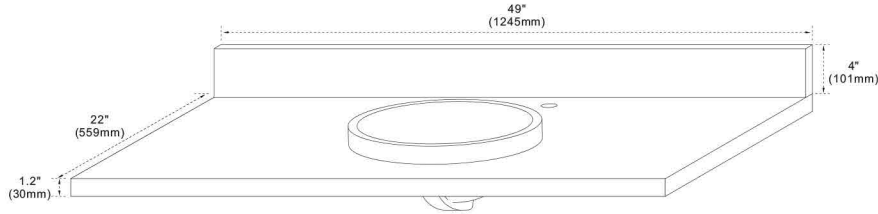

Model: 400300

FEATURES

1. Single 18" round topmount sink cutout;
2. Single faucet hole;
3. 4" height backsplash included;
4. Thickness laminated to 1.2"

TOP COLORS/FINISHES

WM - Natural White Carrara marble;
BG - Natural Black Galaxy Granite;
GY - Natural Grey Granite;
WE - White Engineer Quartz

FEATURES

1. Solid wood and Plywood;
2. Two soft closing doors;
3. Four full extension soft closing drawer;
4. Dovetail construction drawer

COLORS/FINISHES

SB - Silvery Brown;
WH - Pure White

**NOTE: SINK STYLE, SHAPE, FAUCET HOLES, CUTOUT ON TOP, VANITY MAY VARY FROM THE PICTURE ABOVE.
INSTRUCTIONAL PURPOSE ONLY.**