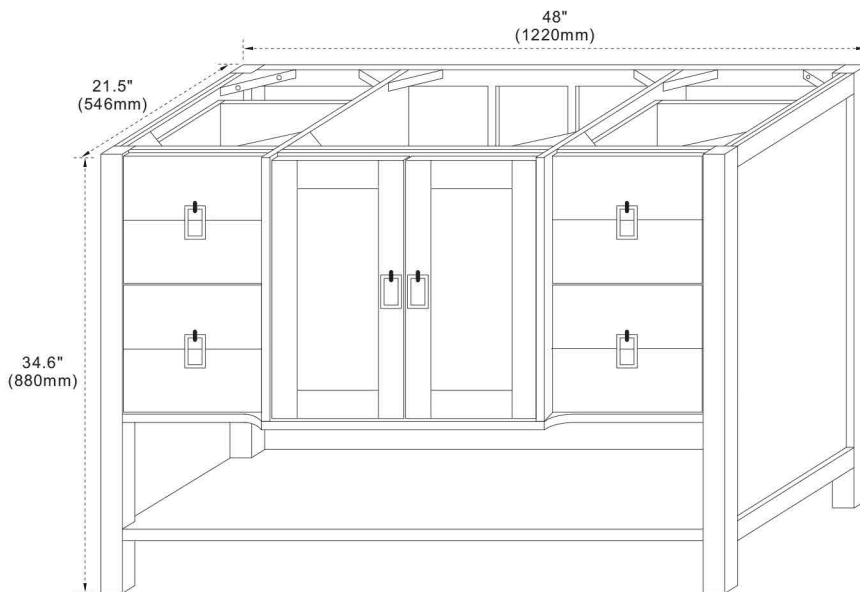

Model: 400300

FEATURES

1. Single 18" round topmount sink cutout;
2. Single faucet hole;
3. 4" height backsplash included;
4. Thickness laminated to 1.2"

TOP COLORS/FINISHES

WM - Natural White Carrara marble;
BG - Natural Black Galaxy Granite;
GY - Natural Grey Granite;
WE - White Engineer Quartz

FEATURES

1. Solid wood and Plywood;
2. Two soft closing doors;
3. Four full extension soft closing drawer;
4. Dovetail construction drawer

COLORS/FINISHES

SB - Silvery Brown;
WH - Pure White

**NOTE: SINK STYLE, SHAPE, FAUCET HOLES, CUTOUT ON TOP, VANITY MAY VARY FROM THE PICTURE ABOVE.
INSTRUCTIONAL PURPOSE ONLY.**