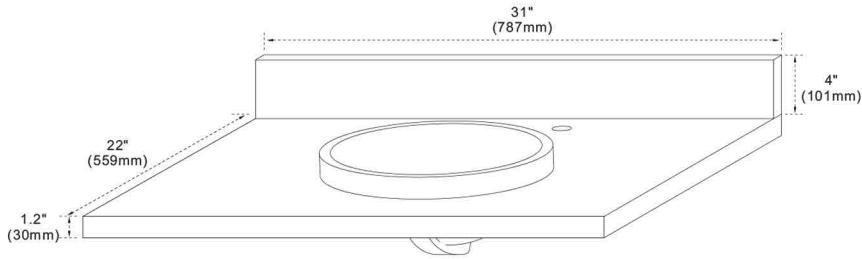

Model: 400200

FEATURES

1. Single 18" round topmount sink cutout;
2. Single facet hole;
3. 4" height backsplash included;
4. Thickness laminated to 1.2"

TOP COLORS/FINISHES

WM - Natural White Carrara marble;
BG - Natural Black Galaxy Granite;
GY Natural Grey Granite;
WE - White Engineer Quartz