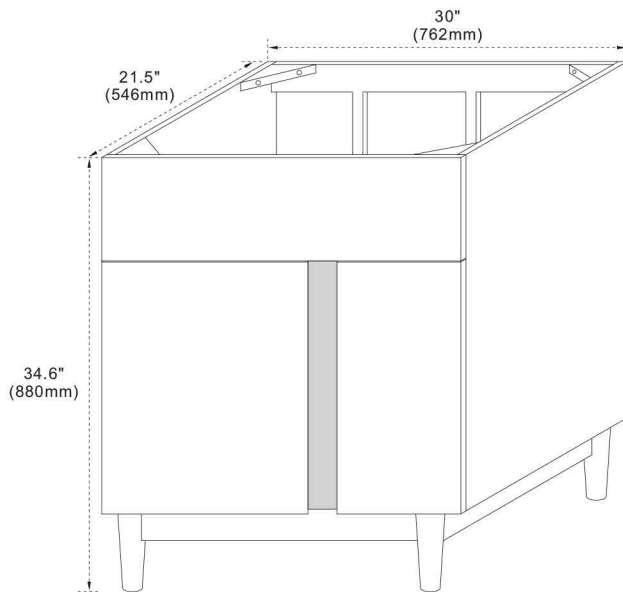

Model: 400200

FEATURES

1. Single 18" round topmount sink cutout;
2. Single facet hole;
3. 4" height backsplash included;
4. Thickness laminated to 1.2"

TOP COLORS/FINISHES

WM - Natural White Carrara marble;
BG - Natural Black Galaxy Granite;
GY Natural Grey Granite;
WE - White Engineer Quartz