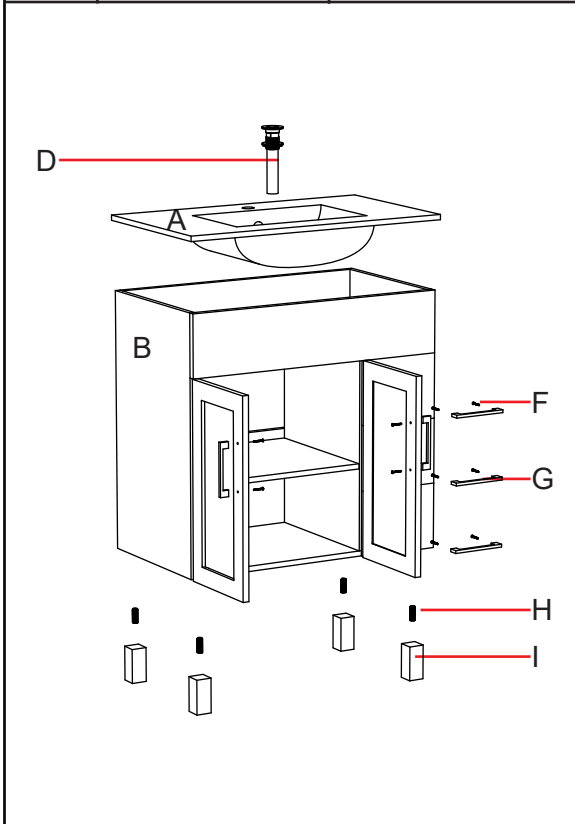

Model: Nova - 32"

Installation Instructions

Notes: We recommend that you rough-in the drain and water lines after receiving the unit.
 The vanity should be installed by a professional plumber.
 Drainer pipe and trap are not included.
 If you experience any difficulties with this product, do not return to the point of purchase. Please contact LAVIVA directly at support@lavivaforlife.com, and we will help resolve your issue.

Part List	A(basin)	B(cabinet)	D (pop-up)	F(screw)	G(handle)	H(screw)	I(adjust leg)
Photo							
Qty	1	1	1	10	5	4	4

Step 2

Step 3

Step 1

Step 4