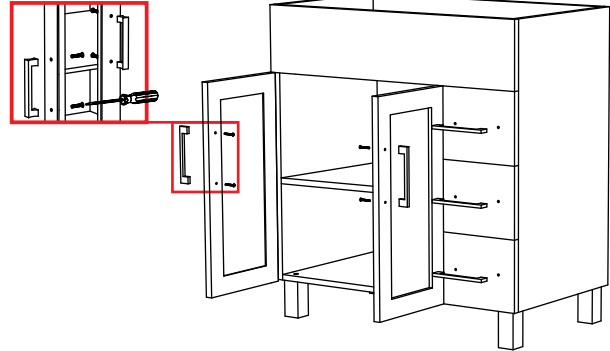

Model: Nova - 32"

Installation Instructions

Notes: We recommend that you rough-in the drain and water lines after receiving the unit.
 The vanity should be installed by a professional plumber.
 Drainer pipe and trap are not included.
 If you experience any difficulties with this product, do not return to the point of purchase. Please contact LAVIVA directly at support@lavivaforlife.com, and we will help resolve your issue.

Part List	A(basin)	B(cabinet)	D (pop-up)	F(screw)	G(handle)	H(screw)	I(adjust leg)
Photo							
Qty	1	1	1	10	5	4	4

Step 2

Step 3

Step 1

Step 4