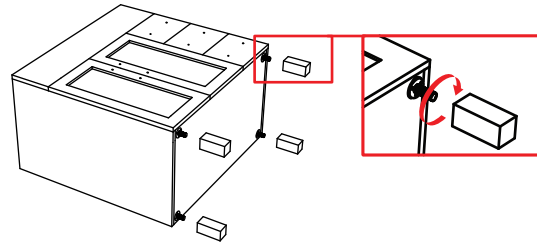

Model: Nova - 32"

Installation Instructions

Notes: We recommend that you rough-in the drain and water lines after receiving the unit.
 The vanity should be installed by a professional plumber.
 Drainer pipe and trap are not included.
 If you experience any difficulties with this product, do not return to the point of purchase. Please contact LAVIVA directly at support@lavivaforlife.com, and we will help resolve your issue.

Part List	A(basin)	B(cabinet)	D (pop-up)	F(screw)	G(handle)	H(screw)	I(adjust leg)
Photo							
Qty	1	1	1	10	5	4	4

Step 2

Step 3

Step 1

Step 4