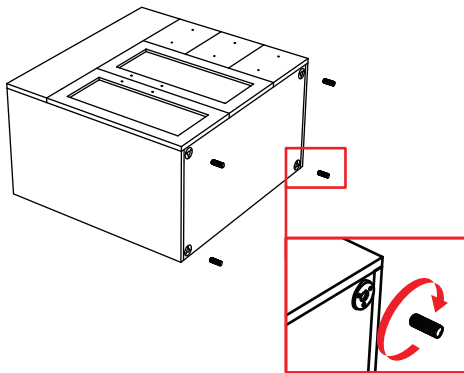

Model: Nova - 32"

Installation Instructions

Notes: We recommend that you rough-in the drain and water lines after receiving the unit.
 The vanity should be installed by a professional plumber.
 Drainer pipe and trap are not included.
 If you experience any difficulties with this product, do not return to the point of purchase. Please contact LAVIVA directly at support@lavivaforlife.com, and we will help resolve your issue.

Part List	A(basin)	B(cabinet)	D (pop-up)	F(screw)	G(handle)	H(screw)	I(adjust leg)
Photo							
Qty	1	1	1	10	5	4	4

Step 2

Step 3

Step 1

Step 4