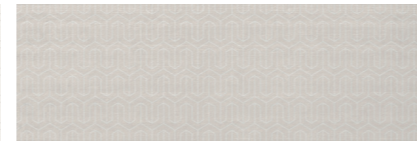

RIZZO WHITE RECT.  
40 X 120 / 16" X 48"

R32/M

RIZZO PEARL RECT.  
40 X 120 / 16" X 48"

R32/M

RIZZO LINEN RECT.  
40 X 120 / 16" X 48"

R32/M

ZOOCO WHITE RECT.  
40 X 120 / 16" X 48"

R32/M