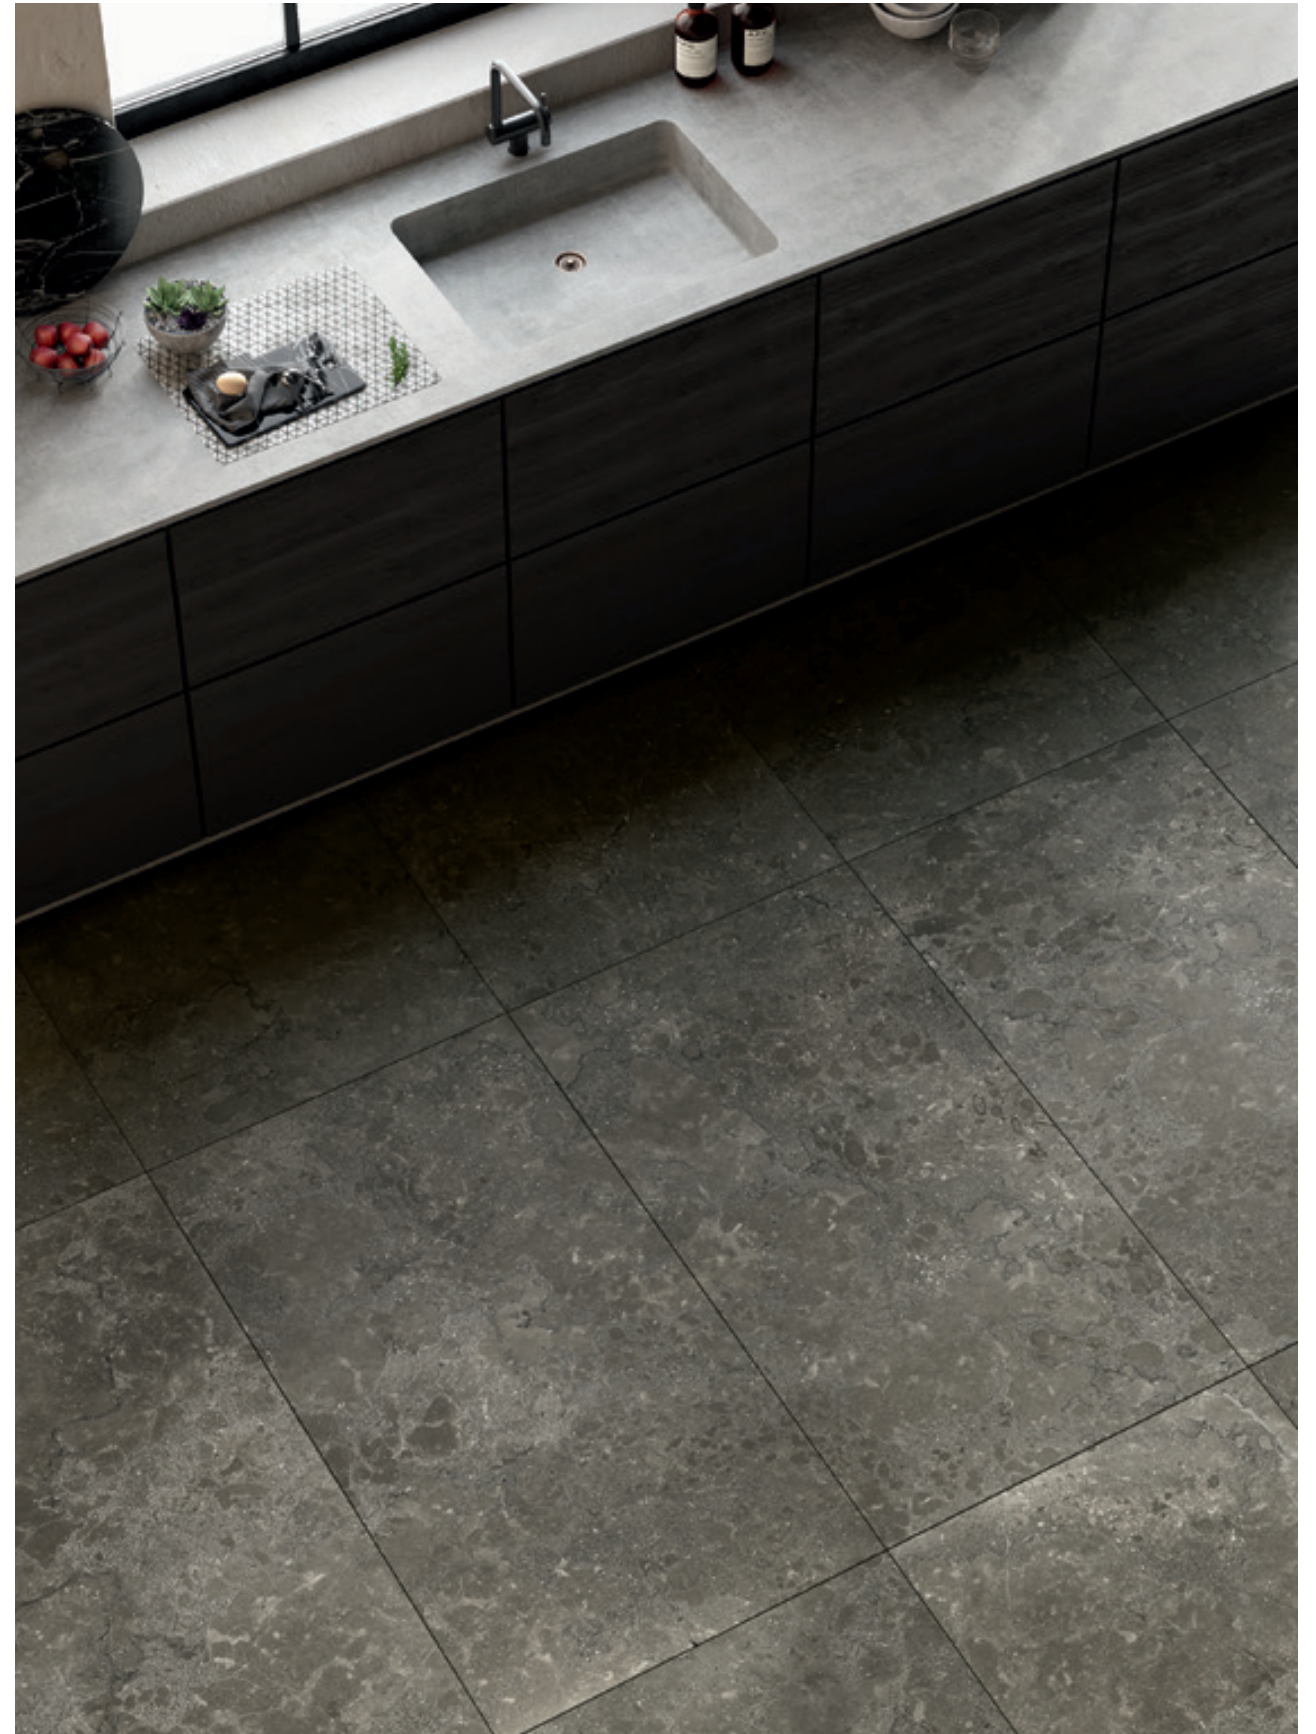

Mud 60x120 - 24"x48" Naturale/Rettificato
Ivory 60x120 - 24"x48" Naturale/Rettificato