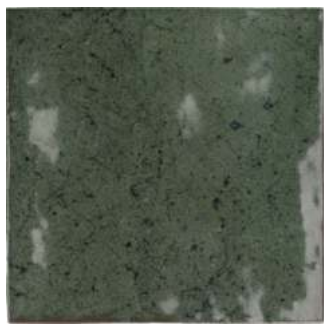

Majorca

Green glossy 10x10

Colors

Aqua glossy

Green glossy

Mattone Glossy

Mattone matt

Mint glossy

Night glossy

Taupe Glossy

White glossy

Night glossy 6x24,6

White glossy 10x10

Porcelain tile

Codes

Aqua glossy	VEN029067
Night glossy	VEN029169
Green glossy	VEN029068
Mint glossy	VEN029170
Taupe glossy	VEN029171
White glossy	VEN029070
Mattone matt	VEN029172
Mattone glossy	VEN029072

Size

10x10 cm

Technical details

EN 14411

Dry-pressed, with water absorption $\leq 0,5\%$

Reaction to fire	A1 fl / A1
Breaking strength	> 1300 N
Thermal shock resist	Pass

Shade Variation

V4