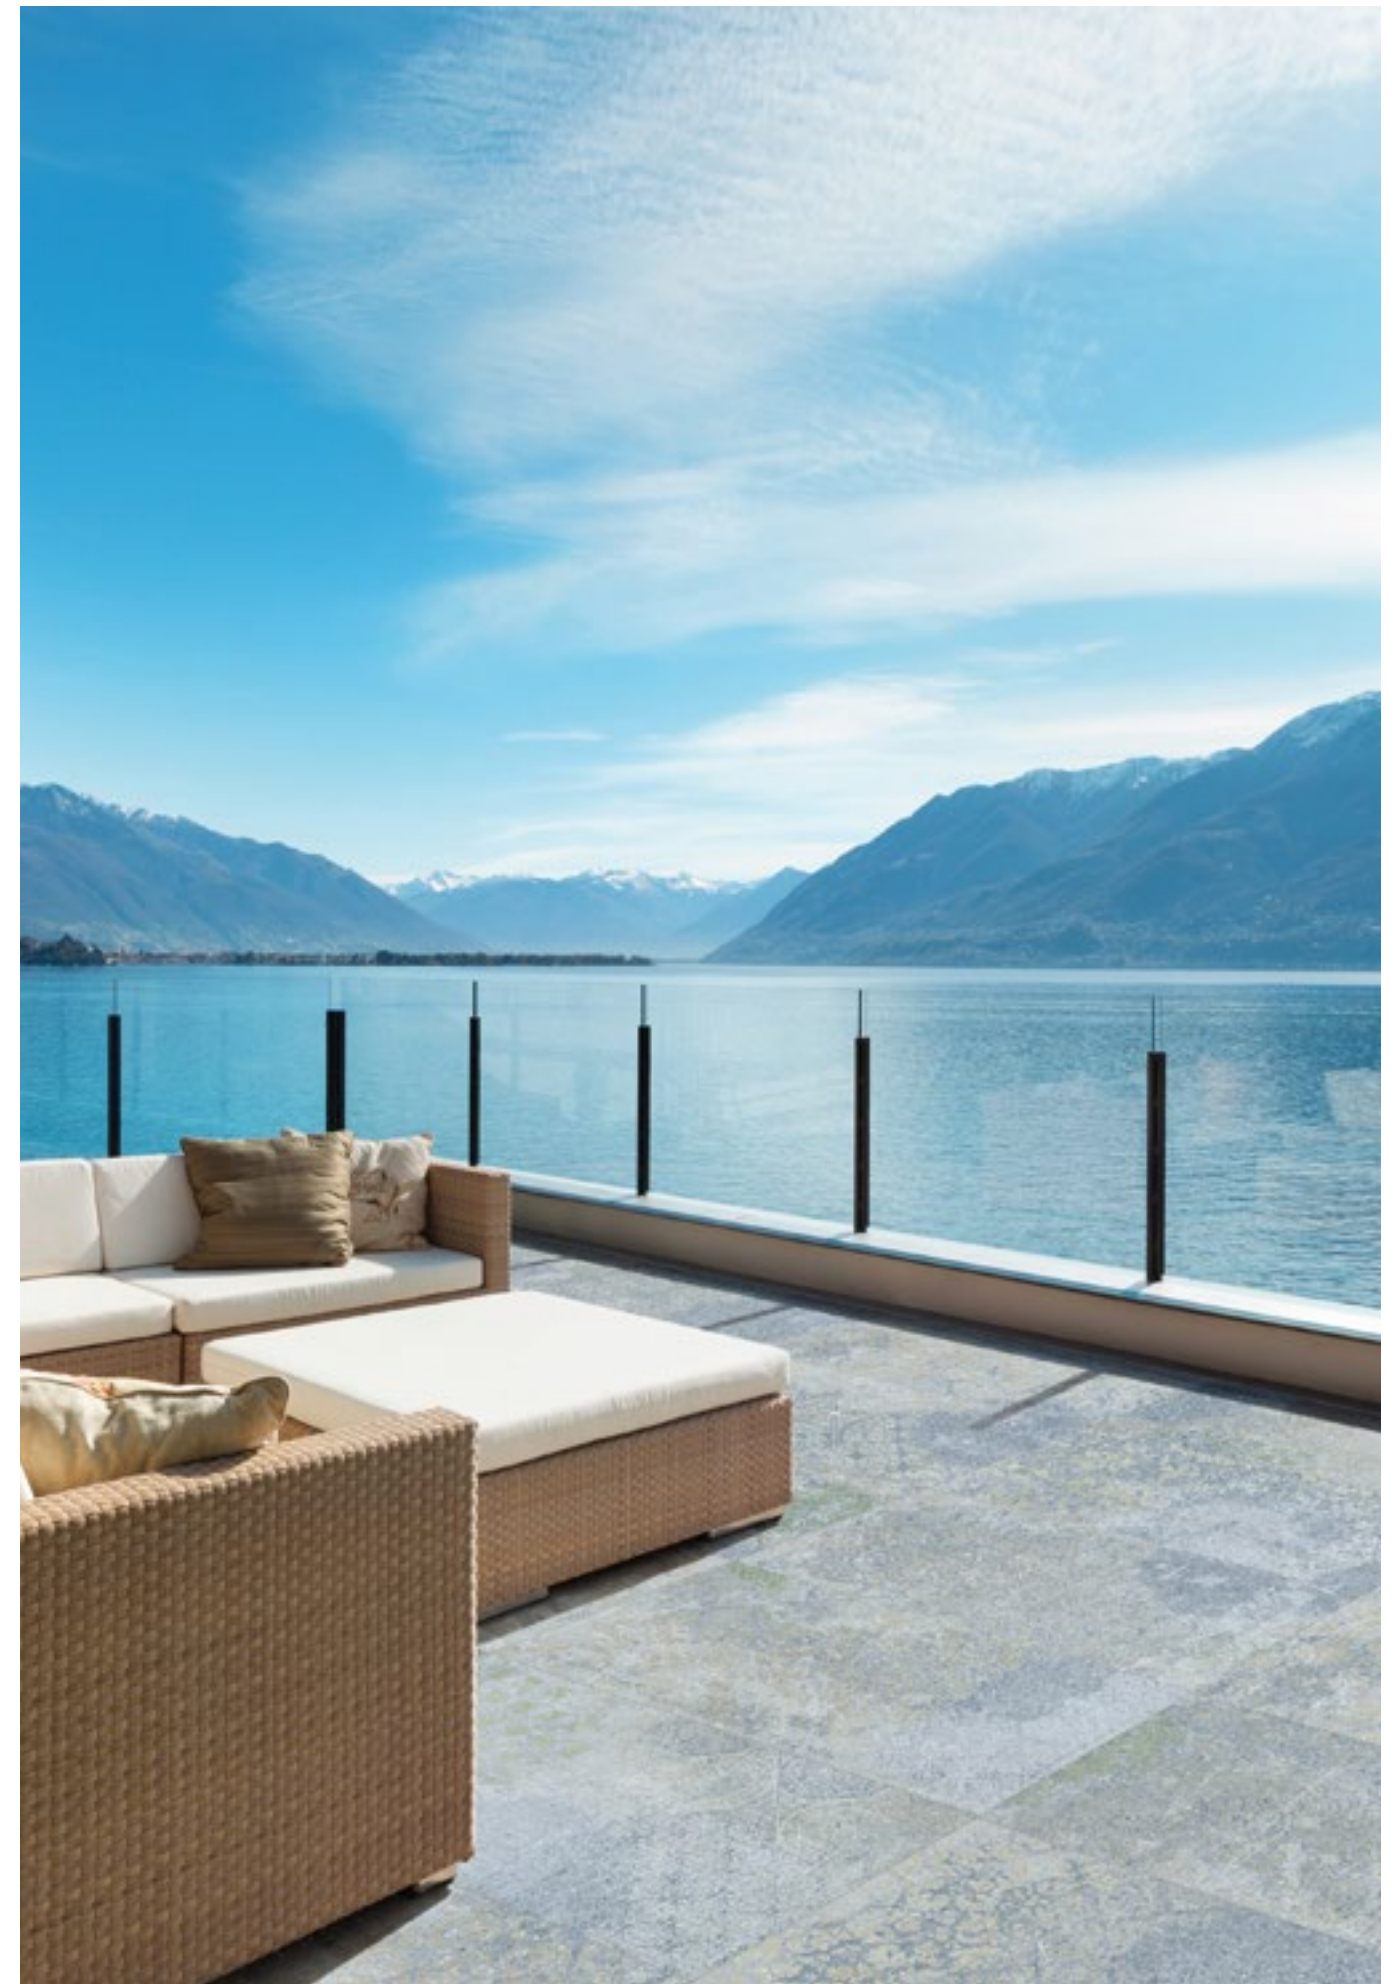

Floor: Bohemian Blue Outdoor 2cm. 49,75x99,55 cm