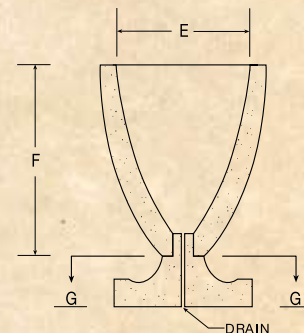

CUTAWAY

DIMENSIONS	A	B	C	D	E	F
SMALL	18	26 1/4	15	3	14 5/8	20 5/8
MEDIUM	24	35	20	4	19 1/2	27 1/2
LARGE	30	43 3/4	25	5	24 3/8	34 3/8

Frank Lloyd Wright®

FRANK
LOYD
WRIGHT®
COLLECTION

AMERICAN SYSTEMS BUILT HOUSES
MILWAUKEE, WISCONSIN 1915

AUTHENTICATED BY
THE FRANK LLOYD WRIGHT FOUNDATION,
THE VASE IS AVAILABLE IN THREE SIZES, 18", THE ORIGINAL 24", AND 30" DIAMETERS,
CAST IN RECONSTITUTED STONE.

FOR MORE INFORMATION ON THIS OR OTHER FRANK LLOYD WRIGHT COLLECTION® STONE ORNAMENT PRODUCTS
CALL 1 (800) 483 5720
WWW.NICHOLSBROS.COM