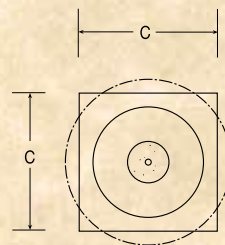

CUTAWAY

DIMENSIONS	A	B	C	D	E	F
SMALL	18	26 1/4	15	3	14 5/8	20 5/8
MEDIUM	24	35	20	4	19 1/2	27 1/2
LARGE	30	43 3/4	25	5	24 3/8	34 3/8

Frank Lloyd Wright®

FRANK
LOYD
WRIGHT®
COLLECTION

AMERICAN SYSTEMS BUILT HOUSES
MILWAUKEE, WISCONSIN 1915

AUTHENTICATED BY
THE FRANK LLOYD WRIGHT FOUNDATION,
THE VASE IS AVAILABLE IN THREE SIZES, 18", THE ORIGINAL 24", AND 30" DIAMETERS,
CAST IN RECONSTITUTED STONE.

FOR MORE INFORMATION ON THIS OR OTHER FRANK LLOYD WRIGHT COLLECTION® STONE ORNAMENT PRODUCTS
CALL 1 (800) 483 5720
WWW.NICHOLSBROS.COM