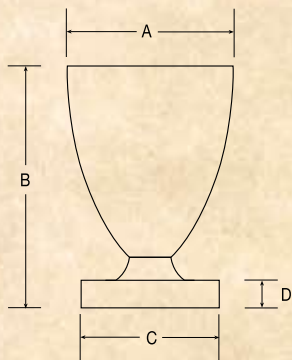

**FRANK
LLOYD
WRIGHT**
COLLECTION

AMERICAN SYSTEMS BUILT HOUSES MILWAUKEE, WISCONSIN
FRANK LLOYD WRIGHT ARCHITECT - TALIESIN, WISCONSIN

1915

DETAIL OF GARDEN VASE