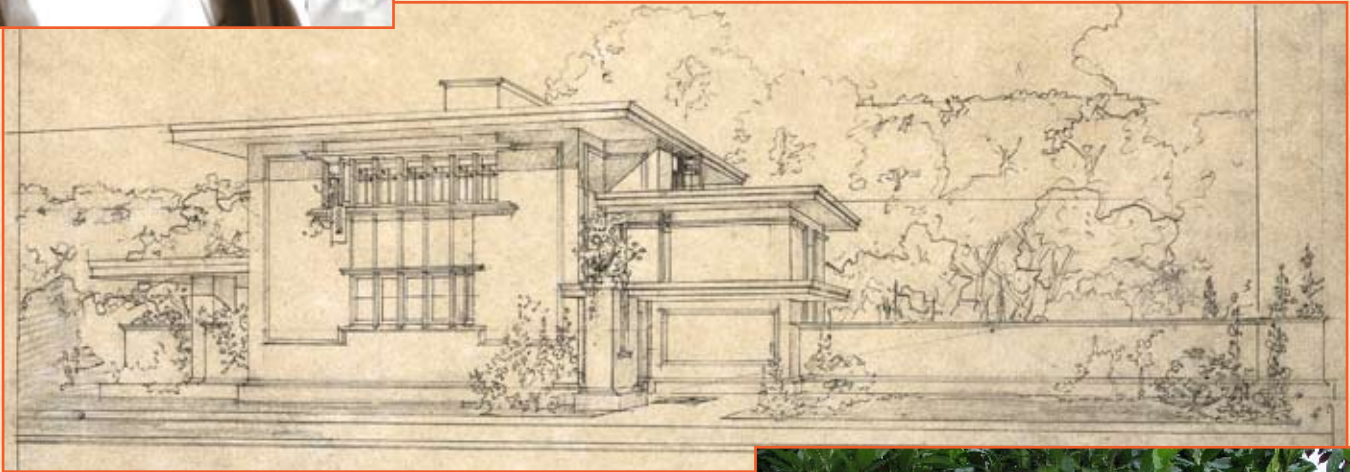

NICHOLS BROS.
STONEWORKS™

IS PLEASED TO OFFER THE

AMERICAN SYSTEMS
BUILT HOUSES VASE