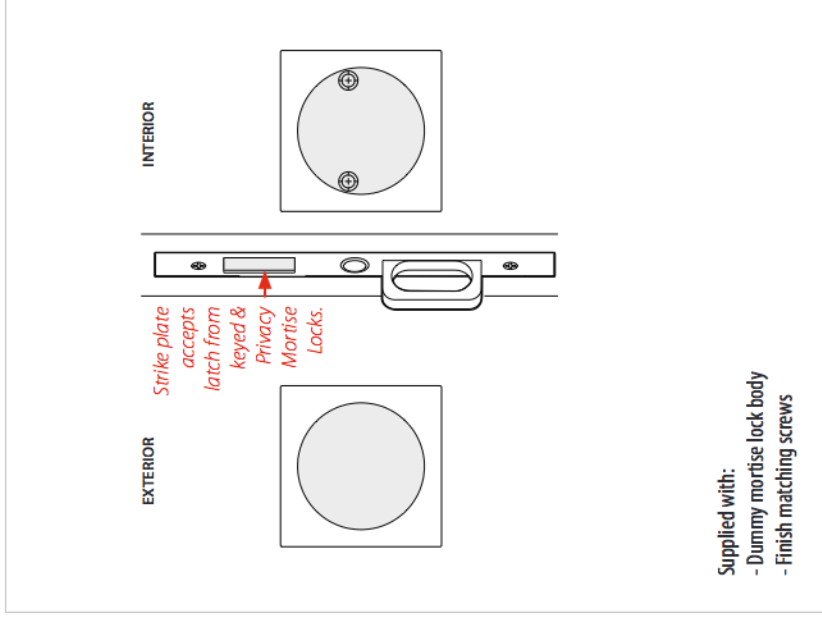

Dummy
Pocket Door Mortise Lock

Supplied with:
- Dummy mortise lock body
- Finish matching screws