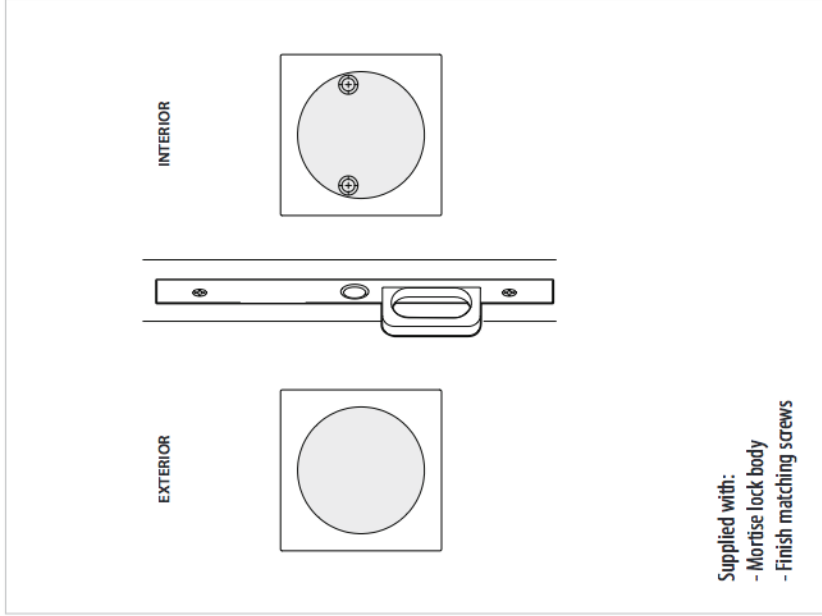

Square Pocket Door Mortise Lock - Privacy Function

Square Pocket Door Mortise Lock - Passage/Dummy Function

Round Pocket Door Mortise Lock - Privacy Function

Round Pocket Door Mortise Lock - Passage/Dummy Function

Square & Round Pocket Door Mortise Locks

Passage
Pocket Door Mortise Lock

Supplied with:
- Mortise lock body
- Finish matching screws

Privacy
Pocket Door Mortise Lock

Supplied with:
- Mortise lock body
- Strike plate and finish matching screws