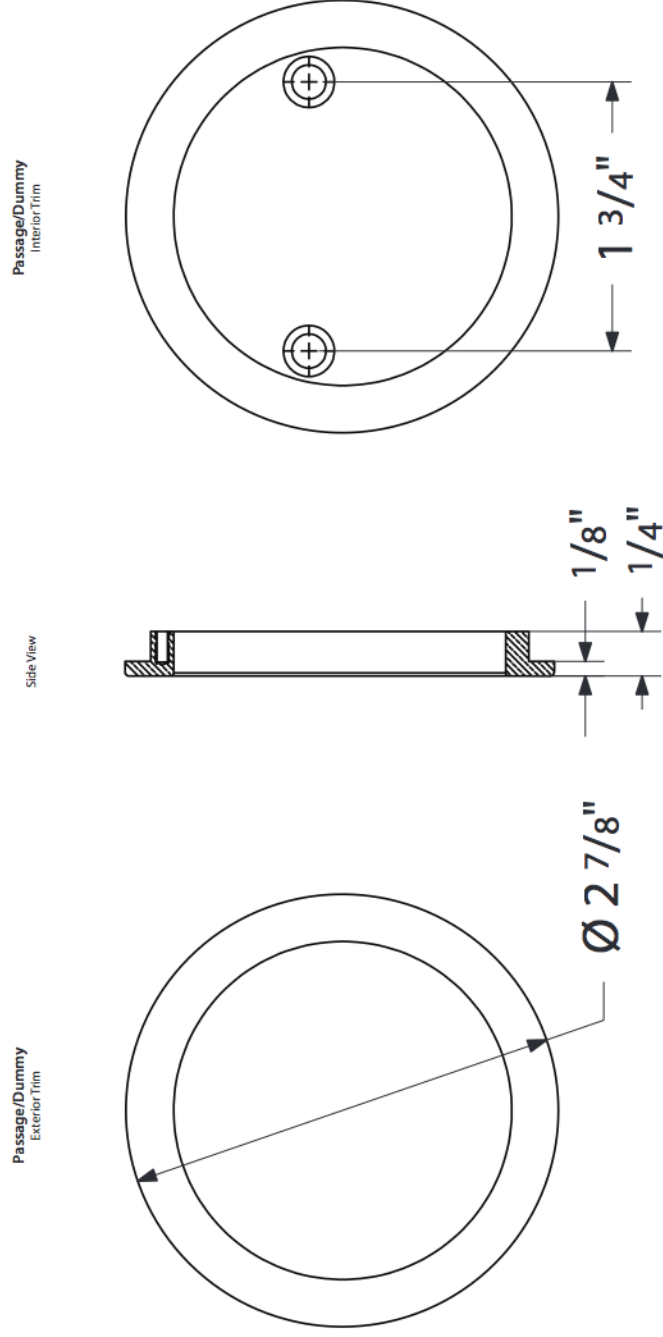

Square Pocket Door Mortise Lock - Privacy Function

Square Pocket Door Mortise Lock - Passage/Dummy Function

Round Pocket Door Mortise Lock - Privacy Function

Round Pocket Door Mortise Lock - Passage/Dummy Function

Square & Round Pocket Door Mortise Locks

Passage
Pocket Door Mortise Lock

Supplied with:
- Mortise lock body
- Finish matching screws

Privacy
Pocket Door Mortise Lock

Supplied with:
- Mortise lock body
- Strike plate and finish matching screws