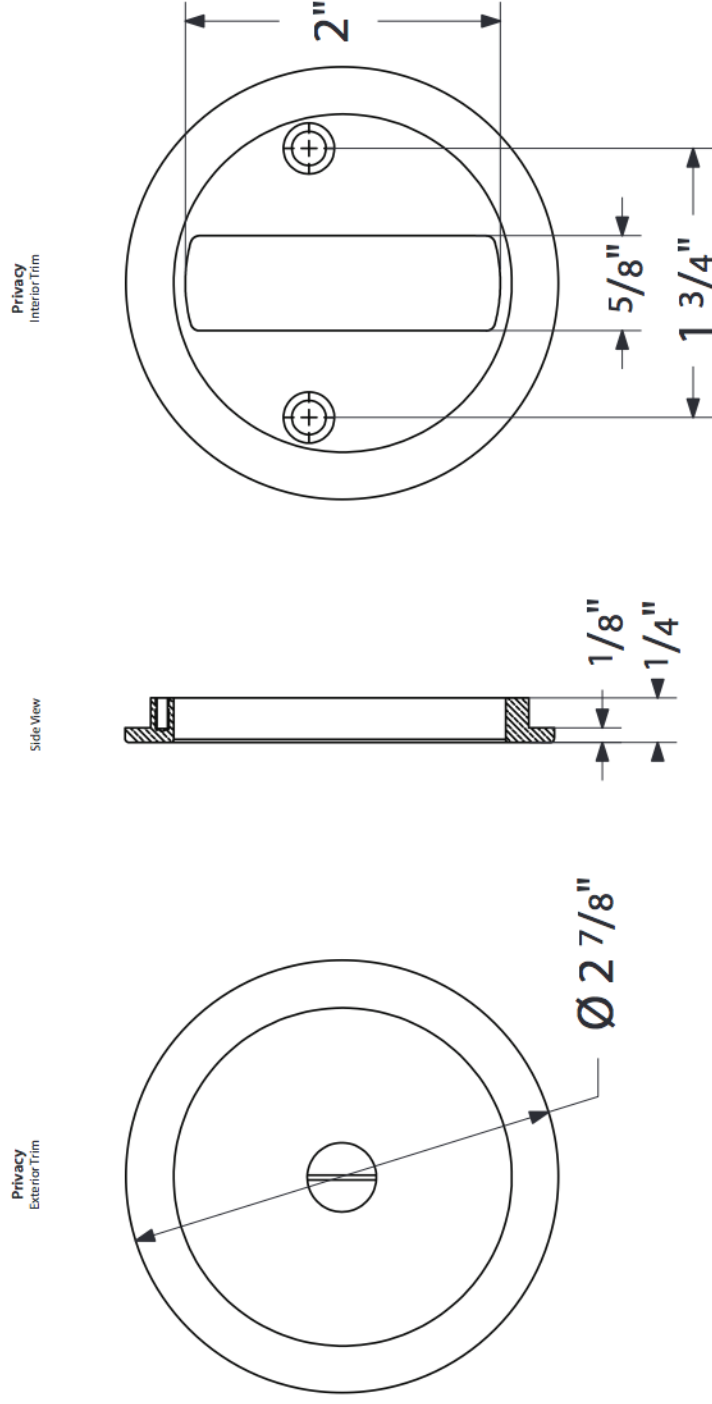

Square Pocket Door Mortise Lock - Privacy Function

Square Pocket Door Mortise Lock - Passage/Dummy Function

Round Pocket Door Mortise Lock - Privacy Function

Round Pocket Door Mortise Lock - Passage/Dummy Function

Square & Round Pocket Door Mortise Locks

Passage
Pocket Door Mortise Lock

Supplied with:
- Mortise lock body
- Finish matching screws

Privacy
Pocket Door Mortise Lock

Supplied with:
- Mortise lock body
- Strike plate and finish matching screws