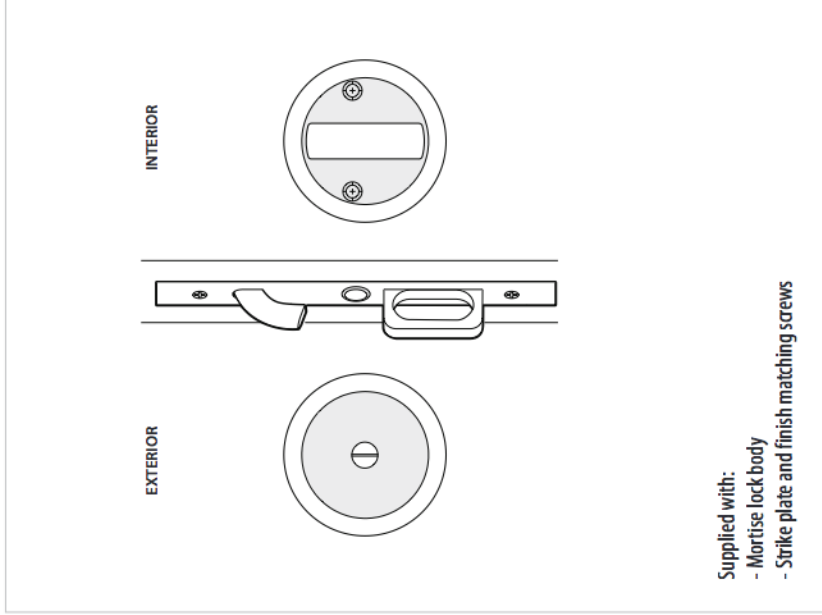

Square Pocket Door Mortise Lock - Privacy Function

Square Pocket Door Mortise Lock - Passage/Dummy Function

Round Pocket Door Mortise Lock - Privacy Function

Round Pocket Door Mortise Lock - Passage/Dummy Function

Square & Round Pocket Door Mortise Locks

Passage
Pocket Door Mortise Lock

Supplied with:
- Mortise lock body
- Finish matching screws

Privacy
Pocket Door Mortise Lock

Supplied with:
- Mortise lock body
- Strike plate and finish matching screws