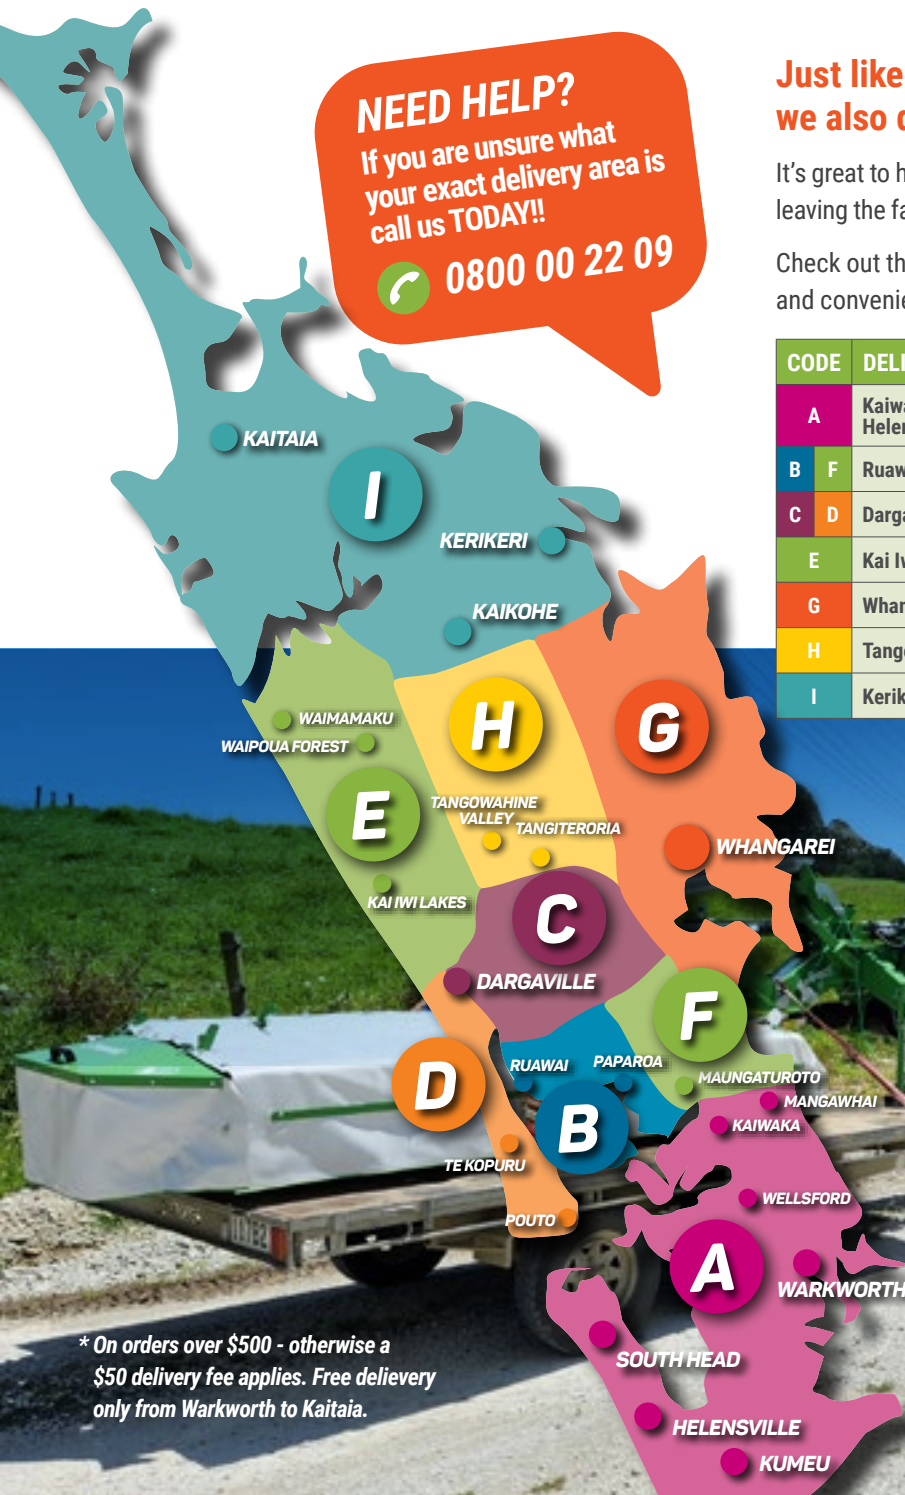

# FREE DELIVERY\* to your farm gate!

**NEED HELP?**  
If you are unsure what  
your exact delivery area is  
call us TODAY!!

📞 0800 00 22 09

**Just like we deliver on our promise,  
we also deliver to your door.**

It's great to have a chat at the counter, but we know it can be tricky leaving the farm, so we've made it easy to get your FarmShop fix.

Check out the map for delivery days, or call for details. Friendly and convenient, covering Kumeu to Kaitaia.

CODE	DELIVERY AREAS	WEEK OF MONTH
A	Kaiwaka, Mangawhai, Wellsford, Helensville, South Head, Kumeu	WEEK 1 - TUESDAYS
B F	Ruawai, Paparoa, Arapohoe, Maungaturoto	WEEK 1 - THURSDAYS
C D	Dargaville, Te Kopuru, Pouto	WEEK 2 - TUESDAYS
E	Kai Iwi Lakes, Waimamaku, Waipoua Forest	WEEK 2 - THURSDAYS
G	Whangarei	WEEK 3 - TUESDAYS
H	Tangowahine Valley, Tangiteroria	WEEK 3 - THURSDAYS
I	Kerikeri, Kaikohe, Kaitaia	WEEK 4 - TUES/THURS

**NOTE: DELIVERY AREA TIMETABLE IS SUBJECT TO CHANGE BASED ON DEMAND**

\* On orders over \$500 - otherwise a \$50 delivery fee applies. Free delivery only from Warkworth to Kaitaia.