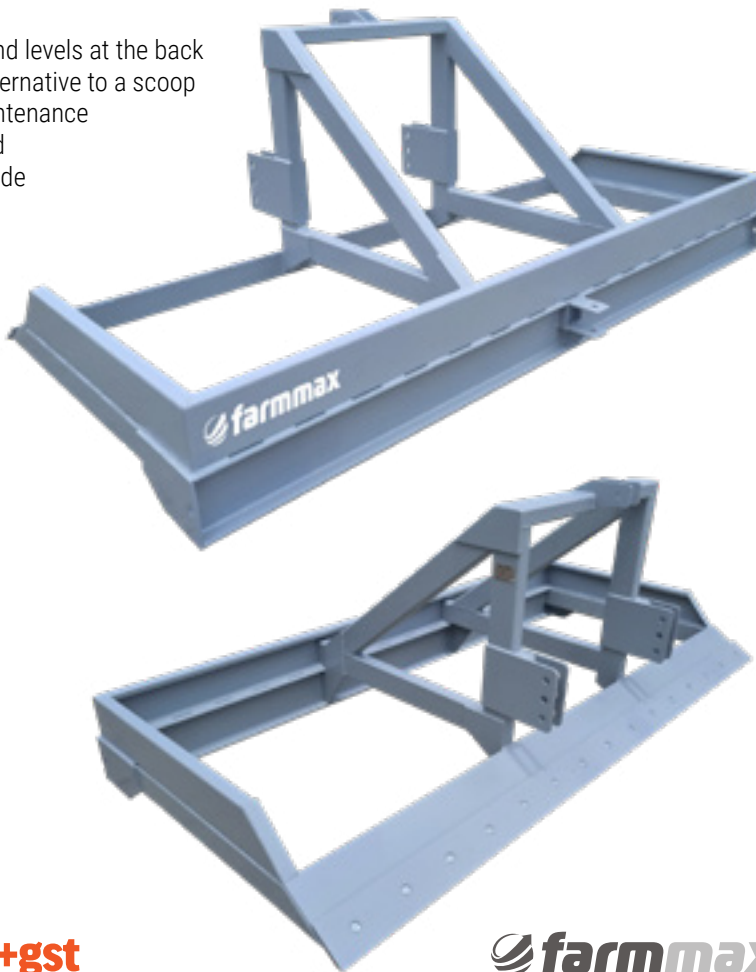

FARMMAX LANDPLANE

Designed to have the ability to efficiently remove and fill any surface irregularity with a minimum of passes leaving behind a smooth surface suitable for the sowing of seed, either by drilling or over sowing.

Features:

- Cuts at the front and levels at the back
- A cost effective alternative to a scoop
- Ideal for track maintenance
- Repair pugged land
- Double beveled blade
- Drain tailings
- 3m width

Scan the code to see it in action

**PLUS...
Landplane
owners?**

Get a \$500.00 credit if you recommend a Landplane to a friend!

(T&C's Friend must purchase a FarmMax Landplane as result of recommendation).

\$7,995+gst

3M LANDPLANE TESTIMONIAL

Talking with Brad Allen on his 480ha operation at Pouto, Northland about his 3m Landplane.

"We have bought a fair bit of gear of Farmshop and one of the most useful things has been the Landplane. It cuts in the front and levels in the back, so works really well on rough and pugged paddocks where an hour or so with the Landplane levels and smooths everything else into a nice clean paddock. We also use it for drain cleanings, general farm and track repair - yep it's been a really useful implement." Brad Allen, Pouto.