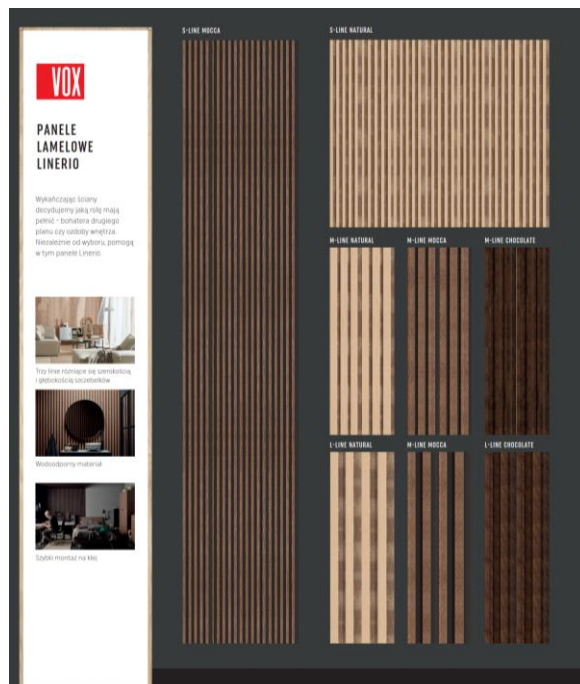

L-LINE MOCCA

S-LINE ANTHRACITE

M-LINE NATURAL

L-LINE CHOCOLATE

LINERIO WALLS V.2

- Example of the exposition on the wall: communication in the plywood and selected decors shown on the anthracite wall.
- Showing all 3 shapes, presentation of the selected panel colour on a larger piece
- Made on order, in order to design and build it, please contact us by email events@vox.pl

WALLS DEDICATED FOR VOX SHOWROOMS

- Showing all 3 shapes in selected colours, presentation of the selected panel on a larger piece
- In order to design and build it, please contact us by email events@vox.pl

PANELE
LAMELOWE
LINERIO

S-LINE MOCCA

S-LINE WHITE

M-LINE GREY

L-LINE ANTHRACITE

S-LINE NATURAL

M-LINE MOCCA

L-LINE CHOCOLATE