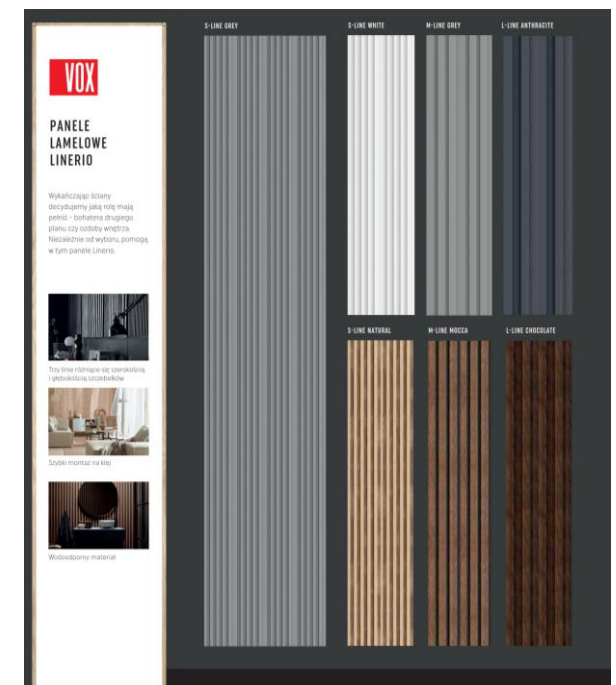

L-LINE MOCCA

S-LINE ANTHRACITE

M-LINE NATURAL

L-LINE CHOCOLATE

LINERIO WALLS V.2

- Example of the exposition on the wall: communication in the plywood and selected decors shown on the anthracite wall.
- Showing all 3 shapes, presentation of the selected panel colour on a larger piece
- Made on order, in order to design and build it, please contact us by email events@vox.pl

WALLS DEDICATED FOR VOX SHOWROOMS

- Showing all 3 shapes in selected colours, presentation of the selected panel on a larger piece
- In order to design and build it, please contact us by email events@vox.pl

PANELE
LAMELOWE
LINERIO

S-LINE MOCCA

S-LINE WHITE

M-LINE GREY

L-LINE ANTHRACITE

S-LINE NATURAL

M-LINE MOCCA

L-LINE CHOCOLATE