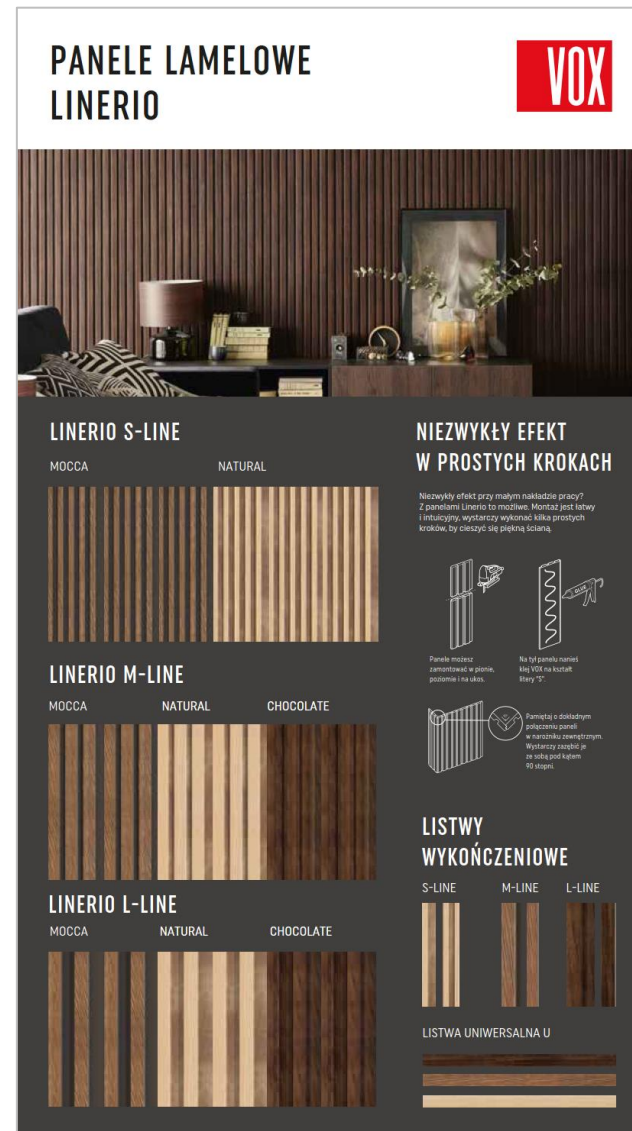

© All rights reserved

MARKETING SUPPORT

- Linerio Catalogue wooden decors - index 9026521
- New catalogue for monocolours and wooden colours in preparation

SAMPLE KIT

- Two sample kits
- Presentation of all lines, colours and finishing trims
- Sample kit for wooden line available on index 3026189
- Sample kit for monocolours in preparation

1. Wooden decors

2. Monocolours

DIY SHELF - TREND STUDIO

The concept of planning a shelf in DIY

Wooden line

Monocolours

Mix: wooden line and monocolours

TOTEMS

Totem wooden decors

Totem Monocolours

Totem Mix

- Displays for order

BOARDS FOR WOODEN LINE

— Boards for order, in order to design it, please contact us by email events@vox.pl

100x120 cm

70x250 cm

140x250 cm

© All rights reserved

BOARDS FOR MONOCOLOURS

— Boards for order, in order to design it, please contact us by email events@vox.pl

100x120

70x250

140x250

BOARD WOODS&MONOCOLOURS