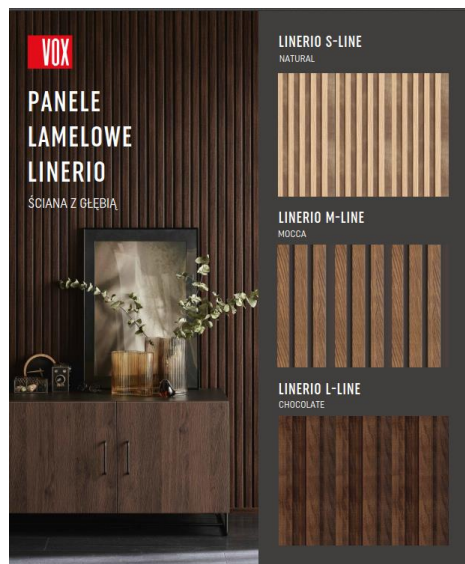

© All rights reserved

MARKETING SUPPORT

- Linerio Catalogue wooden decors - index 9026521
- New catalogue for monocolours and wooden colours in preparation

SAMPLE KIT

- Two sample kits
- Presentation of all lines, colours and finishing trims
- Sample kit for wooden line available on index 3026189
- Sample kit for monocolours in preparation

1. Wooden decors

2. Monocolours

DIY SHELF - TREND STUDIO

The concept of planning a shelf in DIY

Wooden line

Monocolours

Mix: wooden line and monocolours

TOTEMS

Totem wooden decors

Totem Monocolours

Totem Mix

- Displays for order

BOARDS FOR WOODEN LINE

— Boards for order, in order to design it, please contact us by email events@vox.pl

100x120 cm

70x250 cm