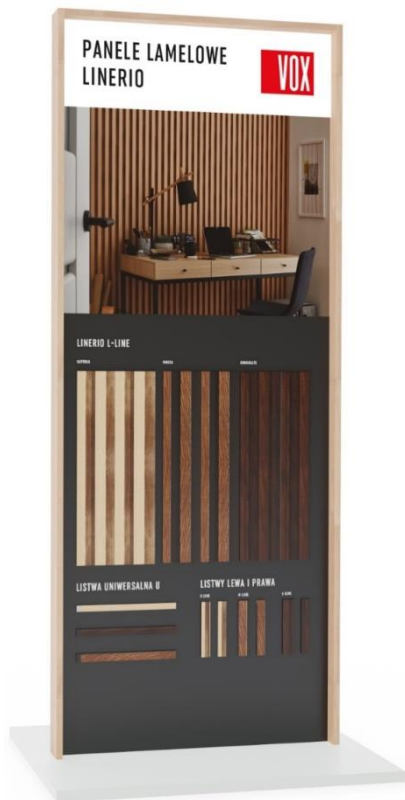

© All rights reserved

MARKETING SUPPORT

- Linerio Catalogue wooden decors - index 9026521
- New catalogue for monocolours and wooden colours in preparation

SAMPLE KIT

- Two sample kits
- Presentation of all lines, colours and finishing trims
- Sample kit for wooden line available on index 3026189
- Sample kit for monocolours in preparation

1. Wooden decors

2. Monocolours

DIY SHELF - TREND STUDIO

The concept of planning a shelf in DIY

Wooden line

Monocolours

Mix: wooden line and monocolours

TOTEMS

Totem wooden decors

Totem Monocolours

Totem Mix

- Displays for order

BOARDS FOR WOODEN LINE

— Boards for order, in order to design it, please contact us by email events@vox.pl

100x120 cm

70x250 cm