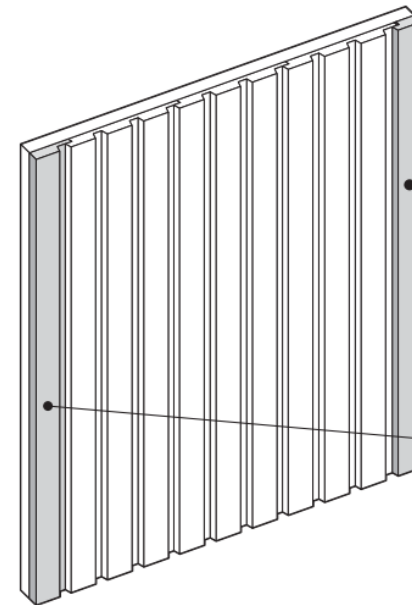

3. Trims application