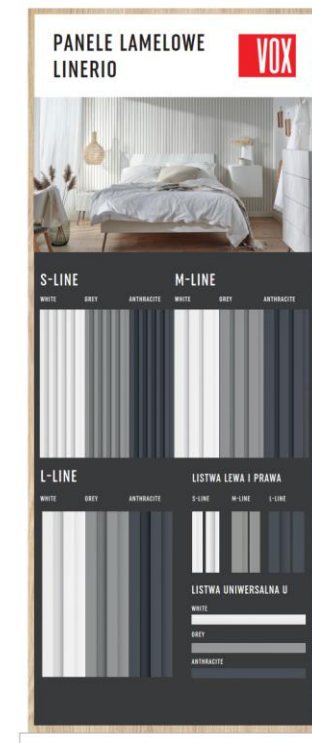

© All rights reserved

MARKETING SUPPORT

- Linerio Catalogue wooden decors - index 9026521
- New catalogue for monocolours and wooden colours in preparation

SAMPLE KIT

- Two sample kits
- Presentation of all lines, colours and finishing trims
- Sample kit for wooden line available on index 3026189
- Sample kit for monocolours in preparation

1. Wooden decors

2. Monocolours

DIY SHELF - TREND STUDIO

The concept of planning a shelf in DIY

Wooden line

Monocolours

Mix: wooden line and monocolours

TOTEMS

Totem wooden decors

Totem Monocolours

Totem Mix

- Displays for order

BOARDS FOR WOODEN LINE

— Boards for order, in order to design it, please contact us by email events@vox.pl

100x120 cm

70x250 cm