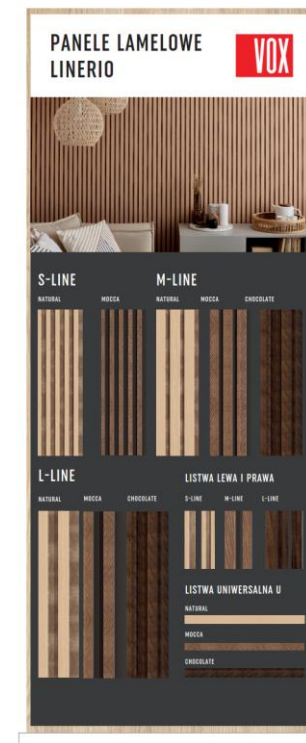

© All rights reserved

MARKETING SUPPORT

- Linerio Catalogue wooden decors - index 9026521
- New catalogue for monocolours and wooden colours in preparation

SAMPLE KIT

- Two sample kits
- Presentation of all lines, colours and finishing trims
- Sample kit for wooden line available on index 3026189
- Sample kit for monocolours in preparation

1. Wooden decors

2. Monocolours

DIY SHELF - TREND STUDIO

The concept of planning a shelf in DIY

Wooden line

Monocolours

Mix: wooden line and monocolours

TOTEMS

Totem wooden decors

Totem Monocolours

Totem Mix

- Displays for order

BOARDS FOR WOODEN LINE

— Boards for order, in order to design it, please contact us by email events@vox.pl

100x120 cm

70x250 cm