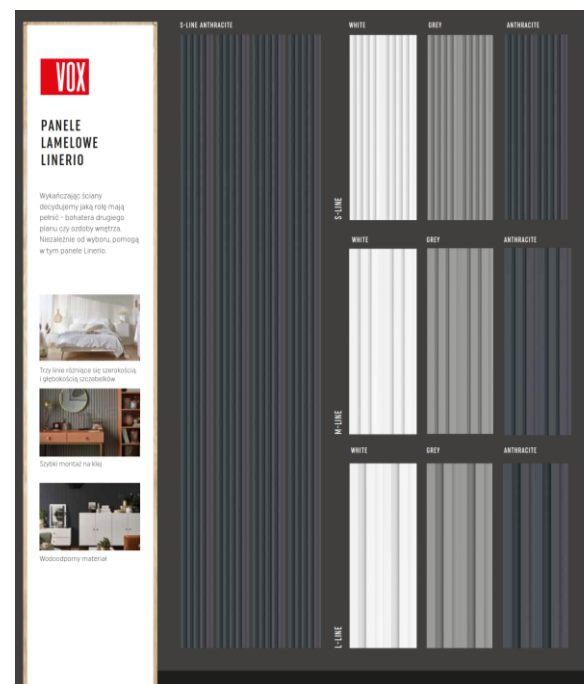

L-LINE MOCCA

S-LINE ANTHRACITE

M-LINE NATURAL

L-LINE CHOCOLATE

LINERIO WALLS V.2

- Example of the exposition on the wall: communication in the plywood and selected decors shown on the anthracite wall.
- Showing all 3 shapes, presentation of the selected panel colour on a larger piece
- Made on order, in order to design and build it, please contact us by email events@vox.pl

WALLS DEDICATED FOR VOX SHOWROOMS

- Showing all 3 shapes in selected colours, presentation of the selected panel on a larger piece
- In order to design and build it, please contact us by email events@vox.pl

PANELE
LAMELOWE
LINERIO

S-LINE MOCCA

S-LINE WHITE

M-LINE GREY

L-LINE ANTHRACITE

S-LINE NATURAL

M-LINE MOCCA

L-LINE CHOCOLATE