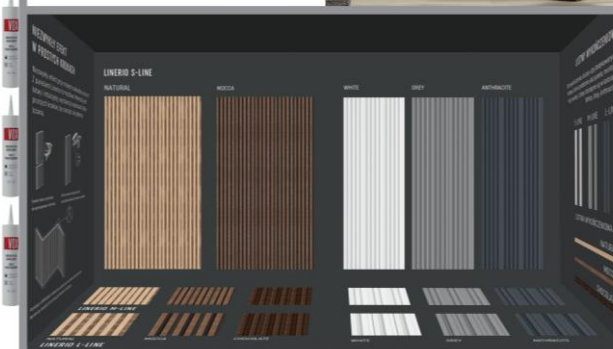

AVAILABLE SHAPES

Linerio panels come in three lines S, M and L, which differ in the width and depth of the slats.

S-LINE

M-LINE

L-LINE

COLOURS

There are six colors to choose from: from white through grey, light shades of wood, to brown mocha, dark brown and anthracite. These shades will work well in home interiors as well as in a hotel or restaurant.

© All rights reserved

MARKETING SUPPORT

- Linerio Catalogue wooden decors - index 9026521
- New catalogue for monocolours and wooden colours in preparation

SAMPLE KIT

- Two sample kits
- Presentation of all lines, colours and finishing trims
- Sample kit for wooden line available on index 3026189
- Sample kit for monocolours in preparation

1. Wooden decors

2. Monocolours

DIY SHELF - TREND STUDIO

The concept of planning a shelf in DIY

Wooden line

Monocolours

Mix: wooden line and monocolours

TOTEMS