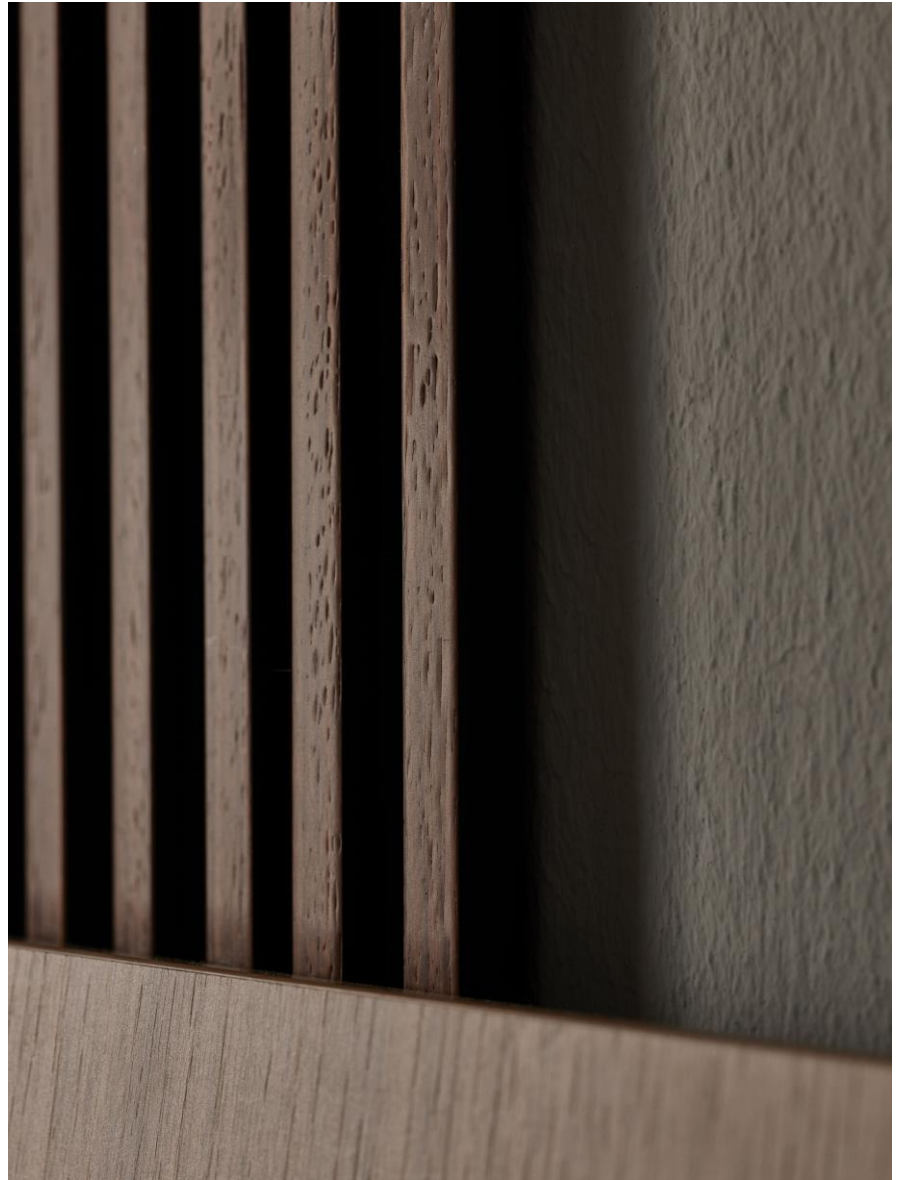

LINERIO SLAT PANELS

LINERIO PANELS. WALL WITH DEPTH

Linerio slat panels give the interior a unique character. They can play the role of the main decoration, the quiet hero in the background or help to designate different zones in the interior.

Left trim

Right trim

INSPIRATIONS

FINISHING TRIMS

For each of the panel types, you can choose the right and left trims, while the universal trim will allow you to finish the top and bottom of the wall. Trims are available in the colours of Linerio panels.