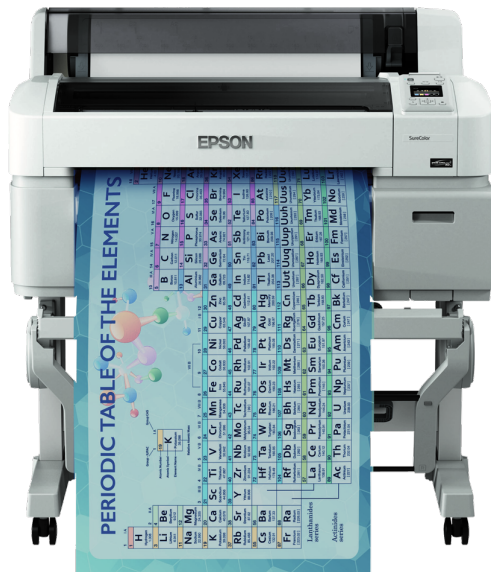

SureColor SC-T3200

DATASHEET / BROCHURE

A highly productive 24-inch printer that combines performance, quality and value to save you time and money

The SureColor SC-T3200 maximises performance in busy graphics, CAD and GIS production environments. Powerful image processing and a fast print speed meet the market's need for maximum productivity and flexibility. Epson's PrecisionCore TFP printheads do not need replacing and, together with UltraChrome XD ink, deliver the highest level of performance, value and versatile media support.

Ideal for graphics, CAD and GIS

The SureColor SC-T3200 is one of the SureColor SC-T series of high-speed, four-colour large-format printers, designed to produce a wide range of high-quality graphics, CAD and GIS applications in design, commercial print, copy shop, architecture, building, engineering, retail and education environments.

Highly productive

To maximise productivity, the SureColor SC-T3200 features 1GB of RAM for ultra-fast image processing, and an optional 320GB HDD for job caching and recall. Optional PostScript support with dual 1.6GHz CPUs enables printing of large data-rich files quickly and directly from leading design and CAD programs. And the SureColor SC-T3200 is fast — outputting an A1 print takes just 28 seconds.

Compact, quiet and easy to use

With its sleek styling, compact footprint, low noise levels and front operation, the SureColor SC-T3200 is designed to fit easily into an office environment.

KEY FEATURES

- **Fast processing**
High-speed printing of Graphics, CAD and GIS applications
- **Large-capacity ink cartridges**
A choice of 110, 350 and 700 ml sizes mean a low TCO
- **PrecisionCore TFP printhead**
Permanent printhead for duration of printer lifetime
- **UltraChrome XD inks**
Produce quality, vibrant, smudge- and water-resistant images
- **PostScript support with 2x1.6GHz CPUs**
Print multiple formats, including data-rich files, quickly and directly